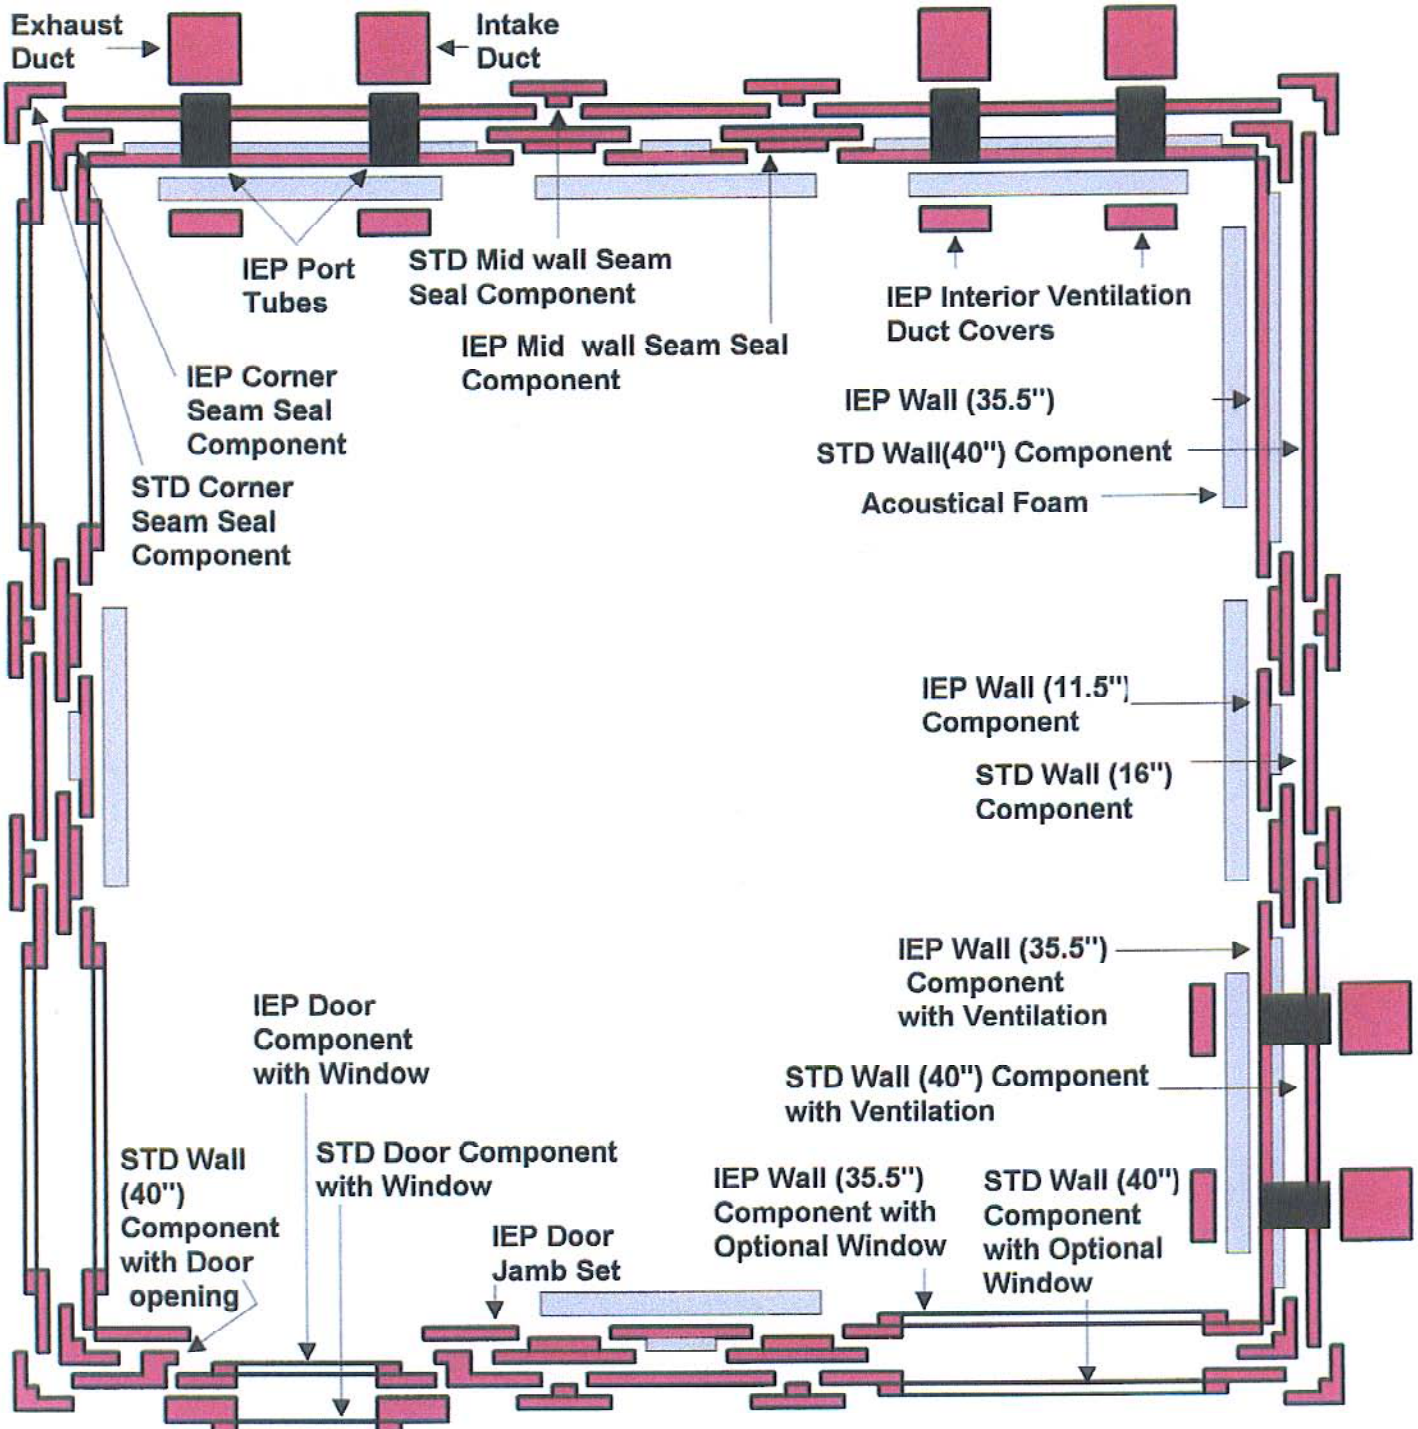

WhisperRoom

MDL 102102E (8.5' x 8.5')
(MDL 102102S + IEP 102102)

(TOP DOWN VIEW)

"ENHANCED ISOLATION"