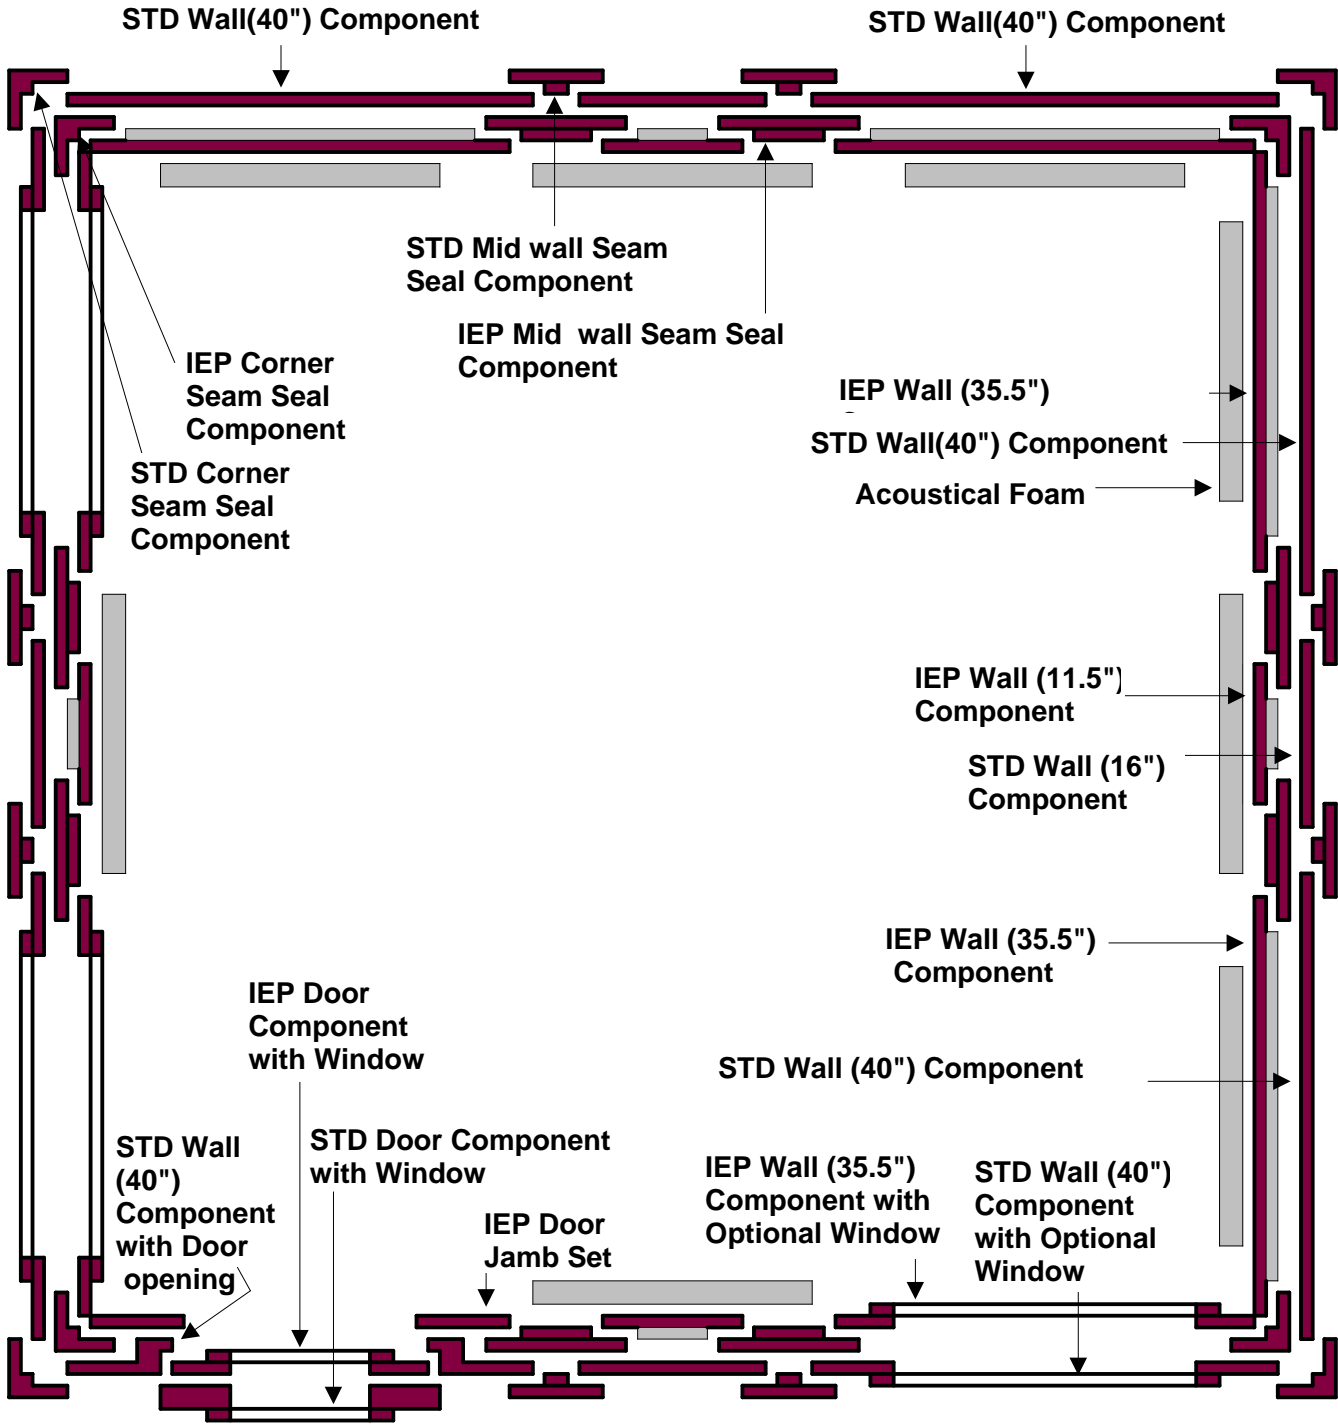

WhisperRoom
MDL 102102ENV (8.5' x 8.5')
 (MDL 102102SNV + IEP 102102)
 (TOP DOWN VIEW)

"ENHANCED ISOLATION"