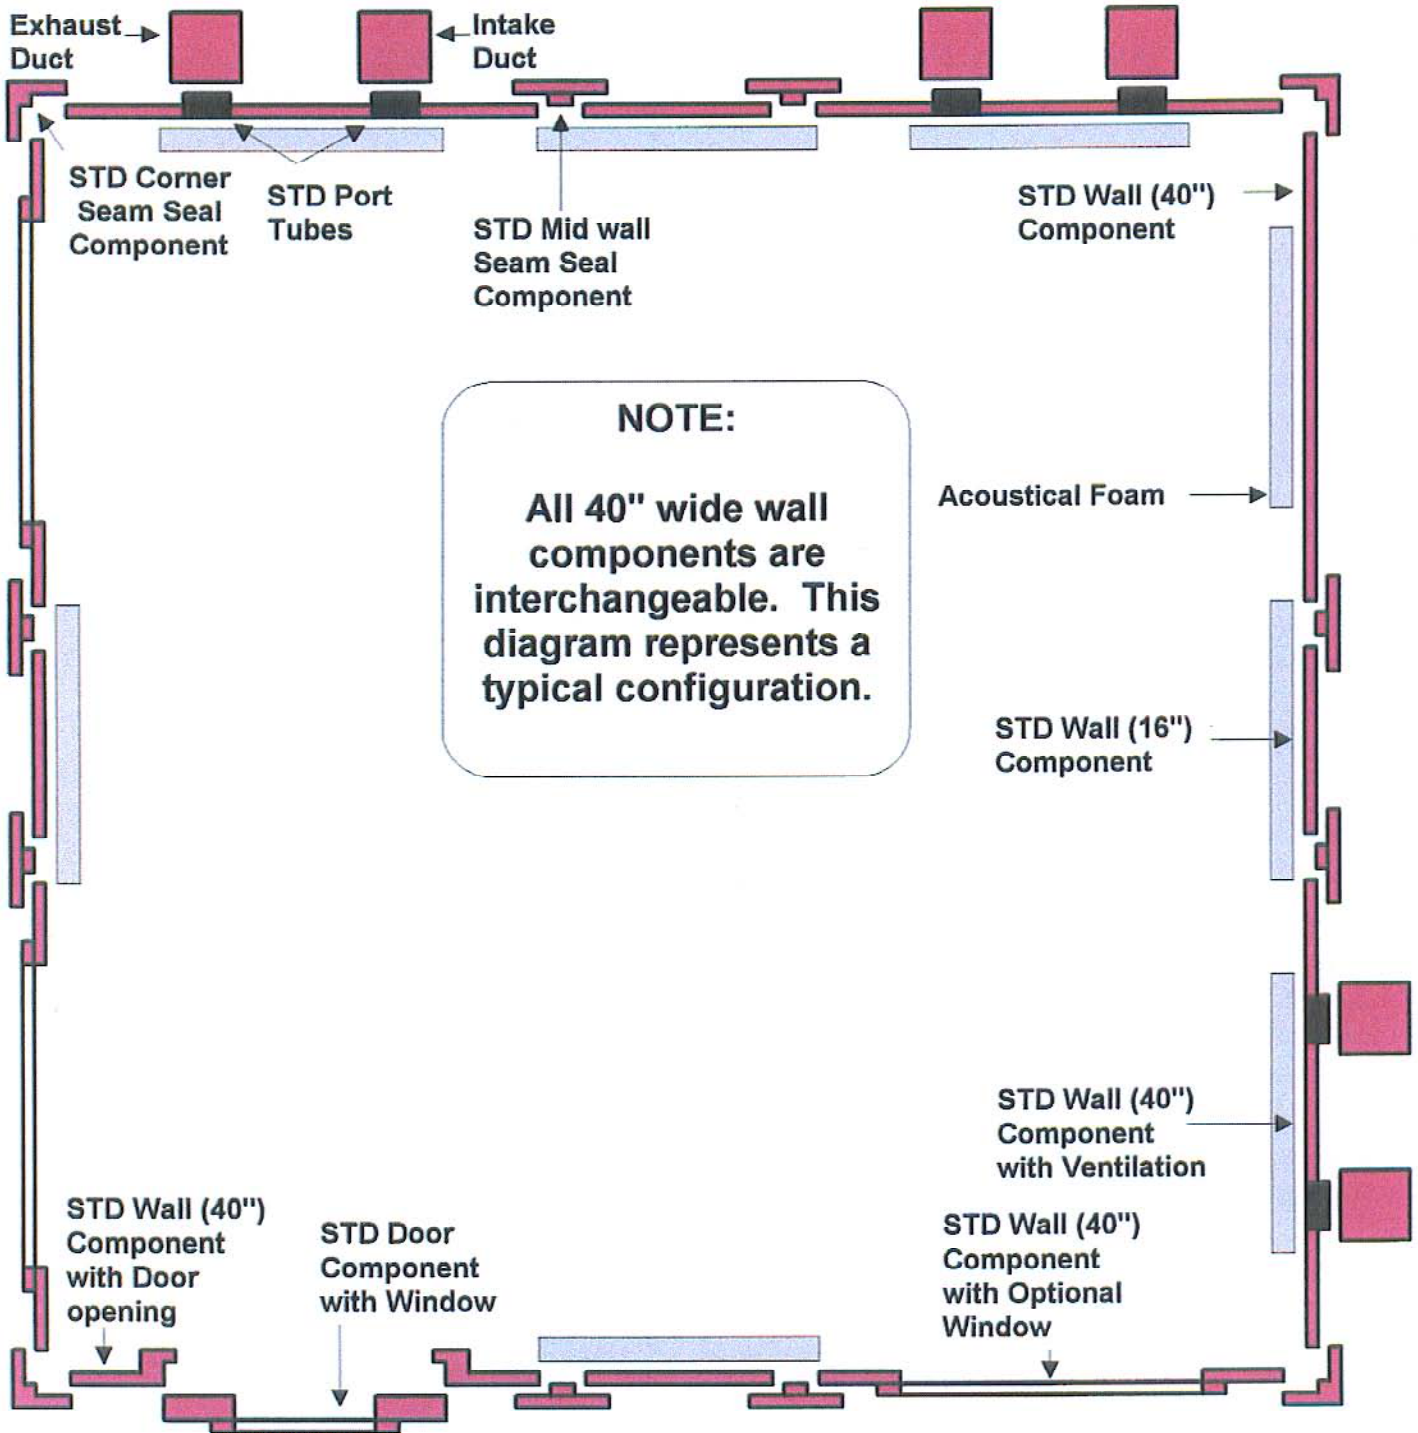

**WhisperRoom**  
**MDL 102102S (8.5' x 8.5')**

( TOP DOWN VIEW )

**"STANDARD ISOLATION"**