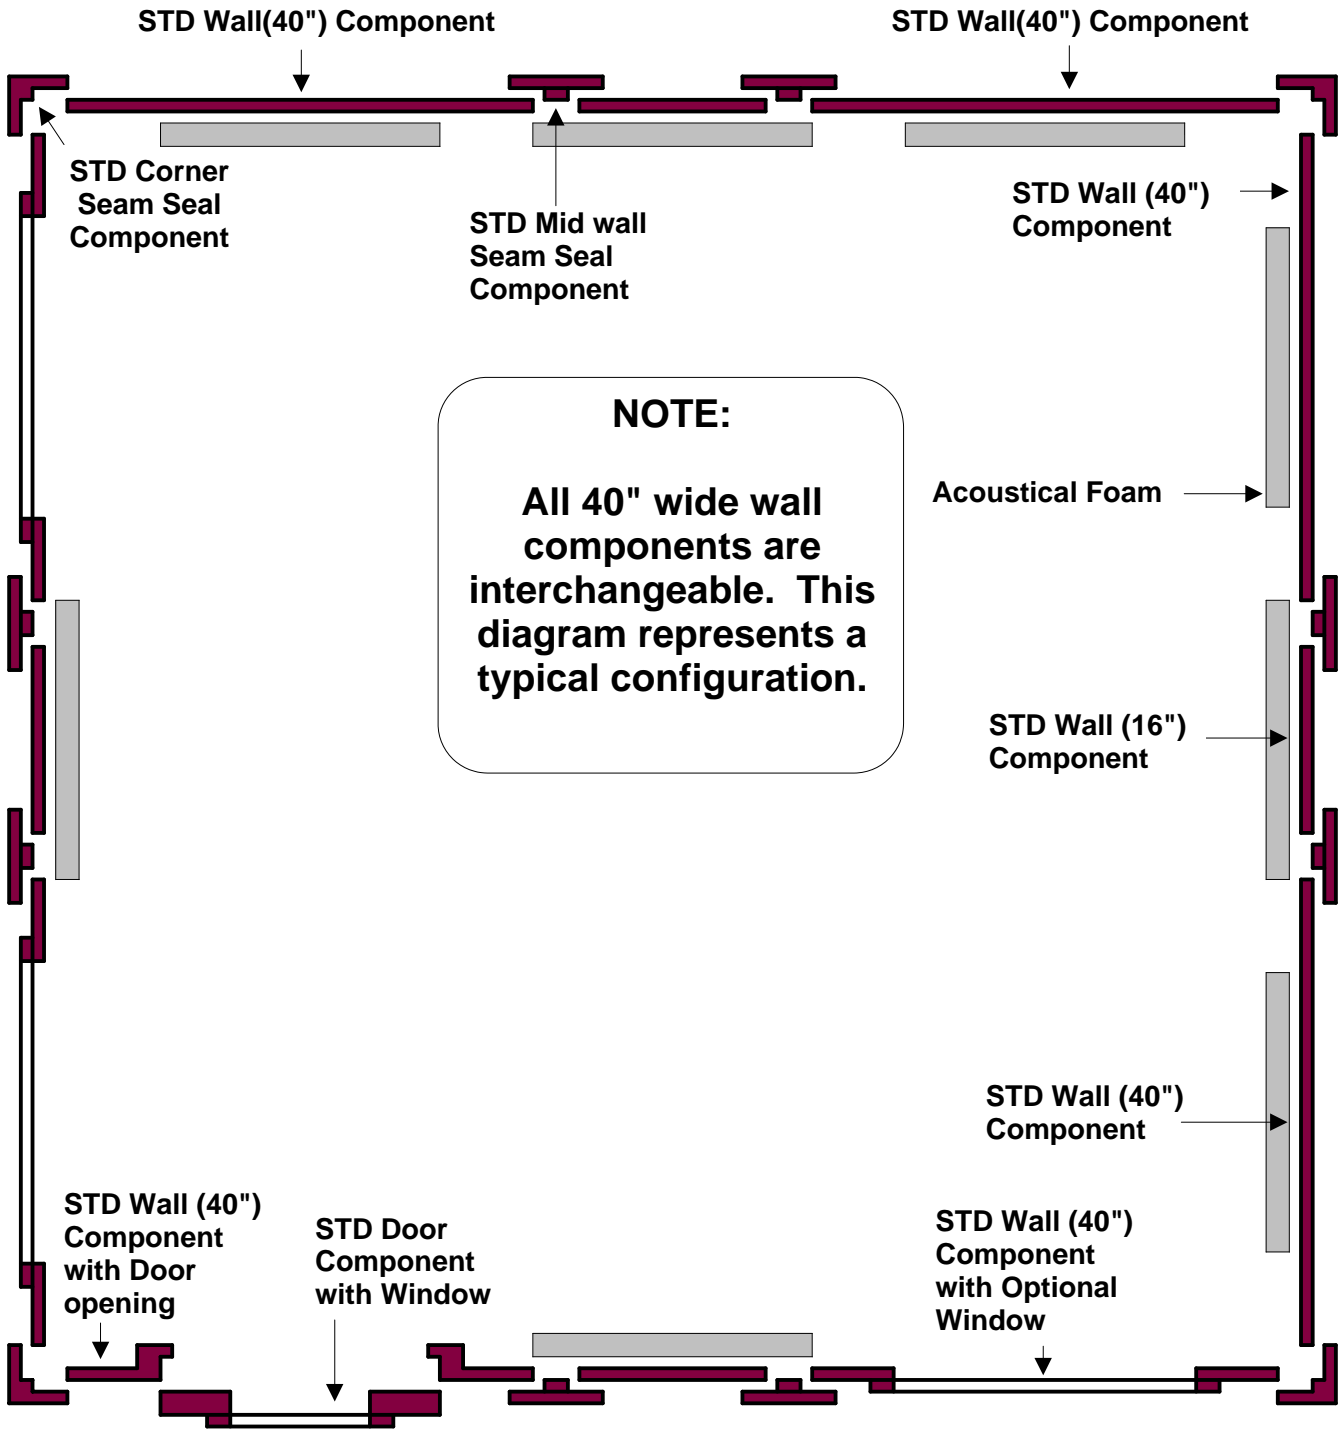

WhisperRoom
MDL 102102SNV (8.5' x 8.5')

(TOP DOWN VIEW)

"STANDARD ISOLATION"