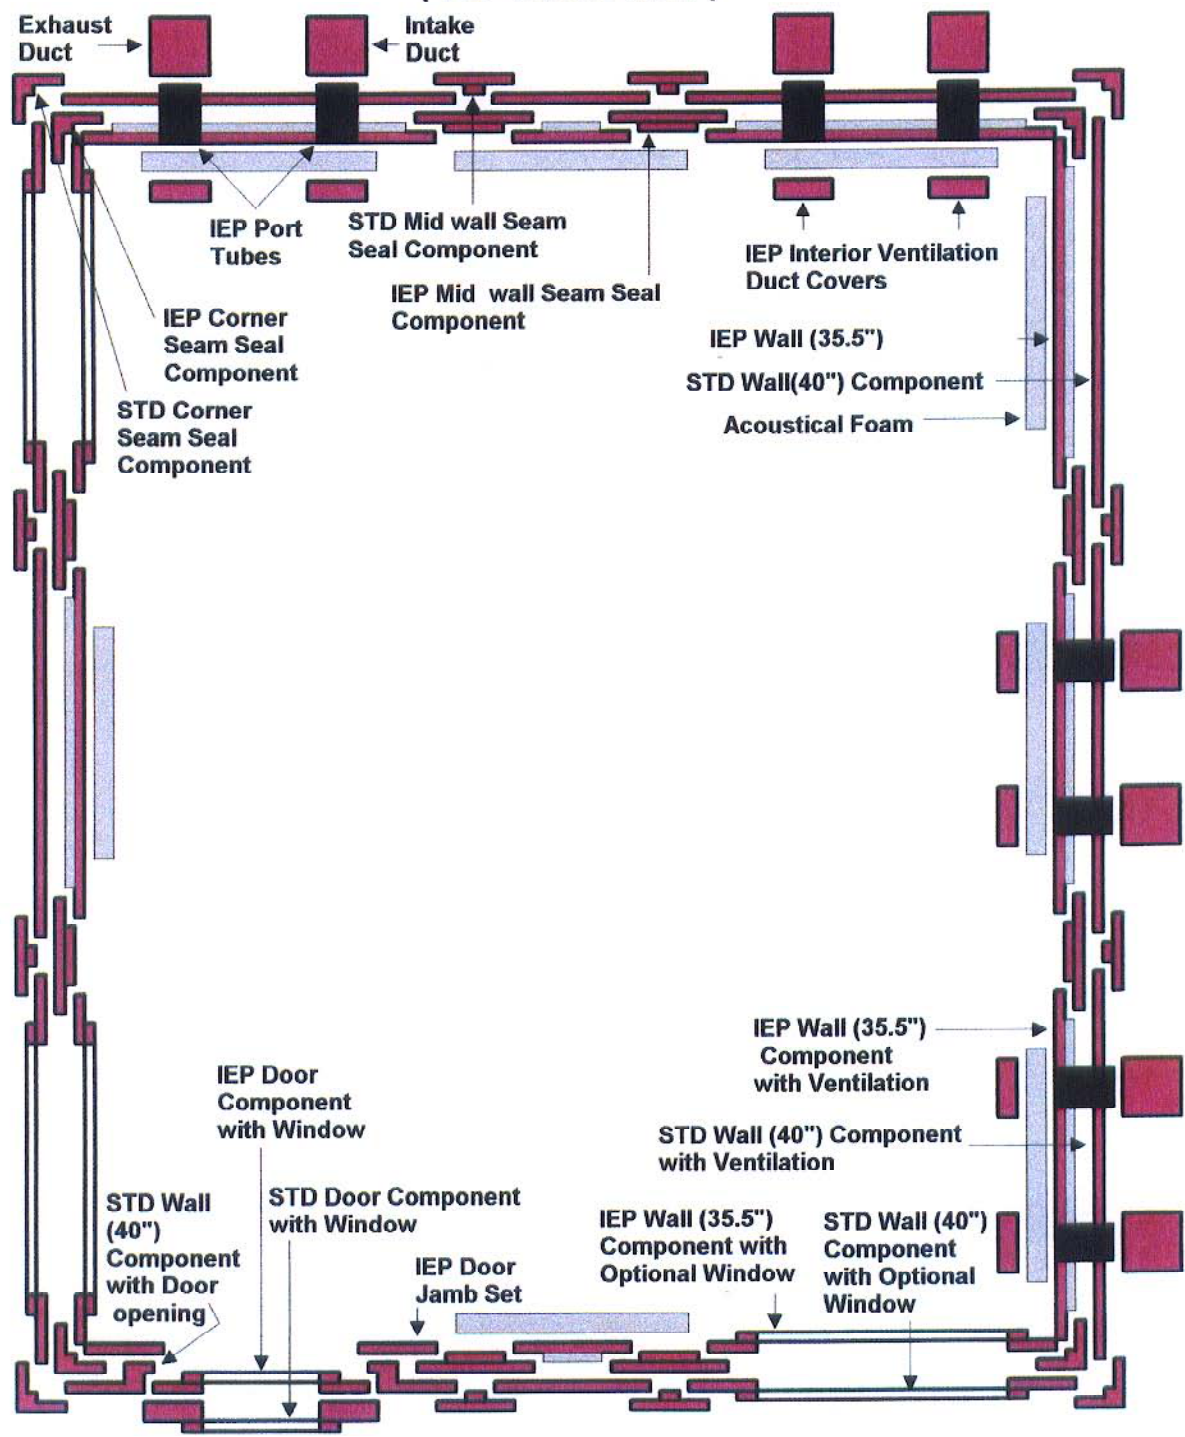

WhisperRoom
MDL 102126E (8.5' x 10.5')
 (MDL 102126S + IEP 102126)
 (TOP DOWN VIEW)

"ENHANCED ISOLATION"