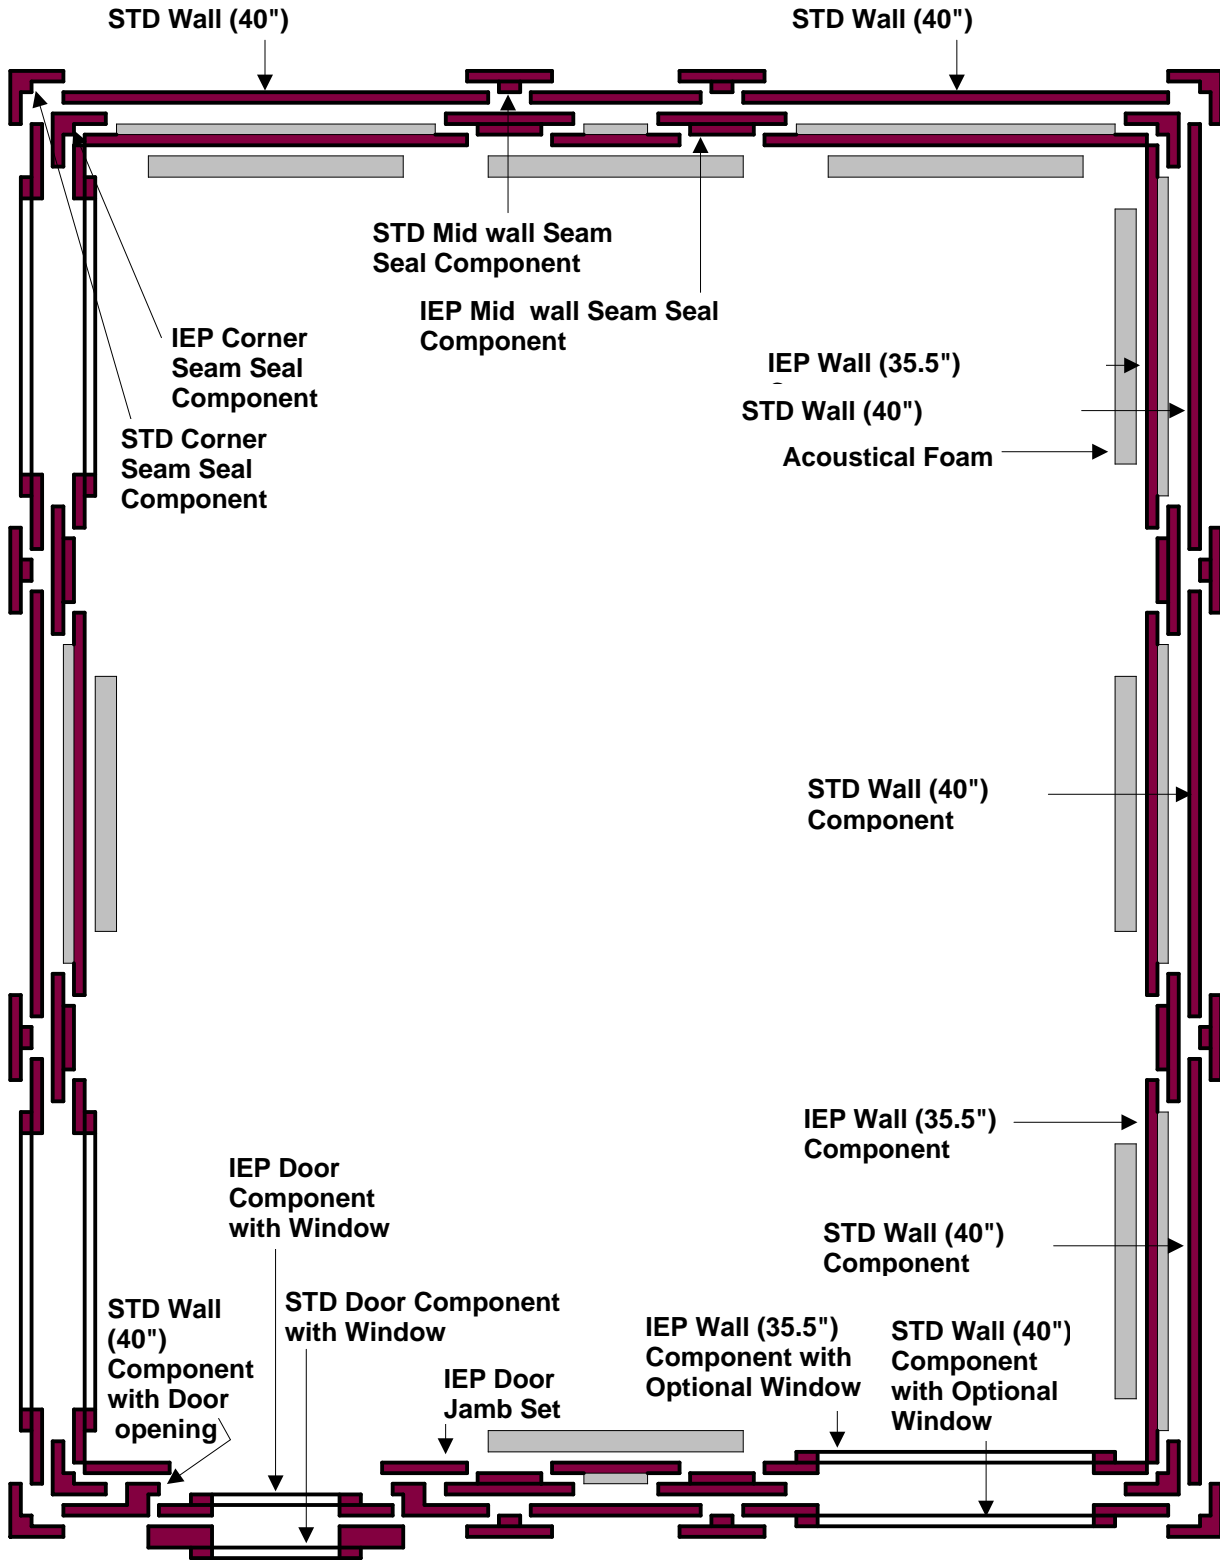

WhisperRoom
MDL 102126ENV (8.5' x 10.5')
 (MDL 102126SNV + IEP 102126)
 (TOP DOWN VIEW)

"ENHANCED ISOLATION"