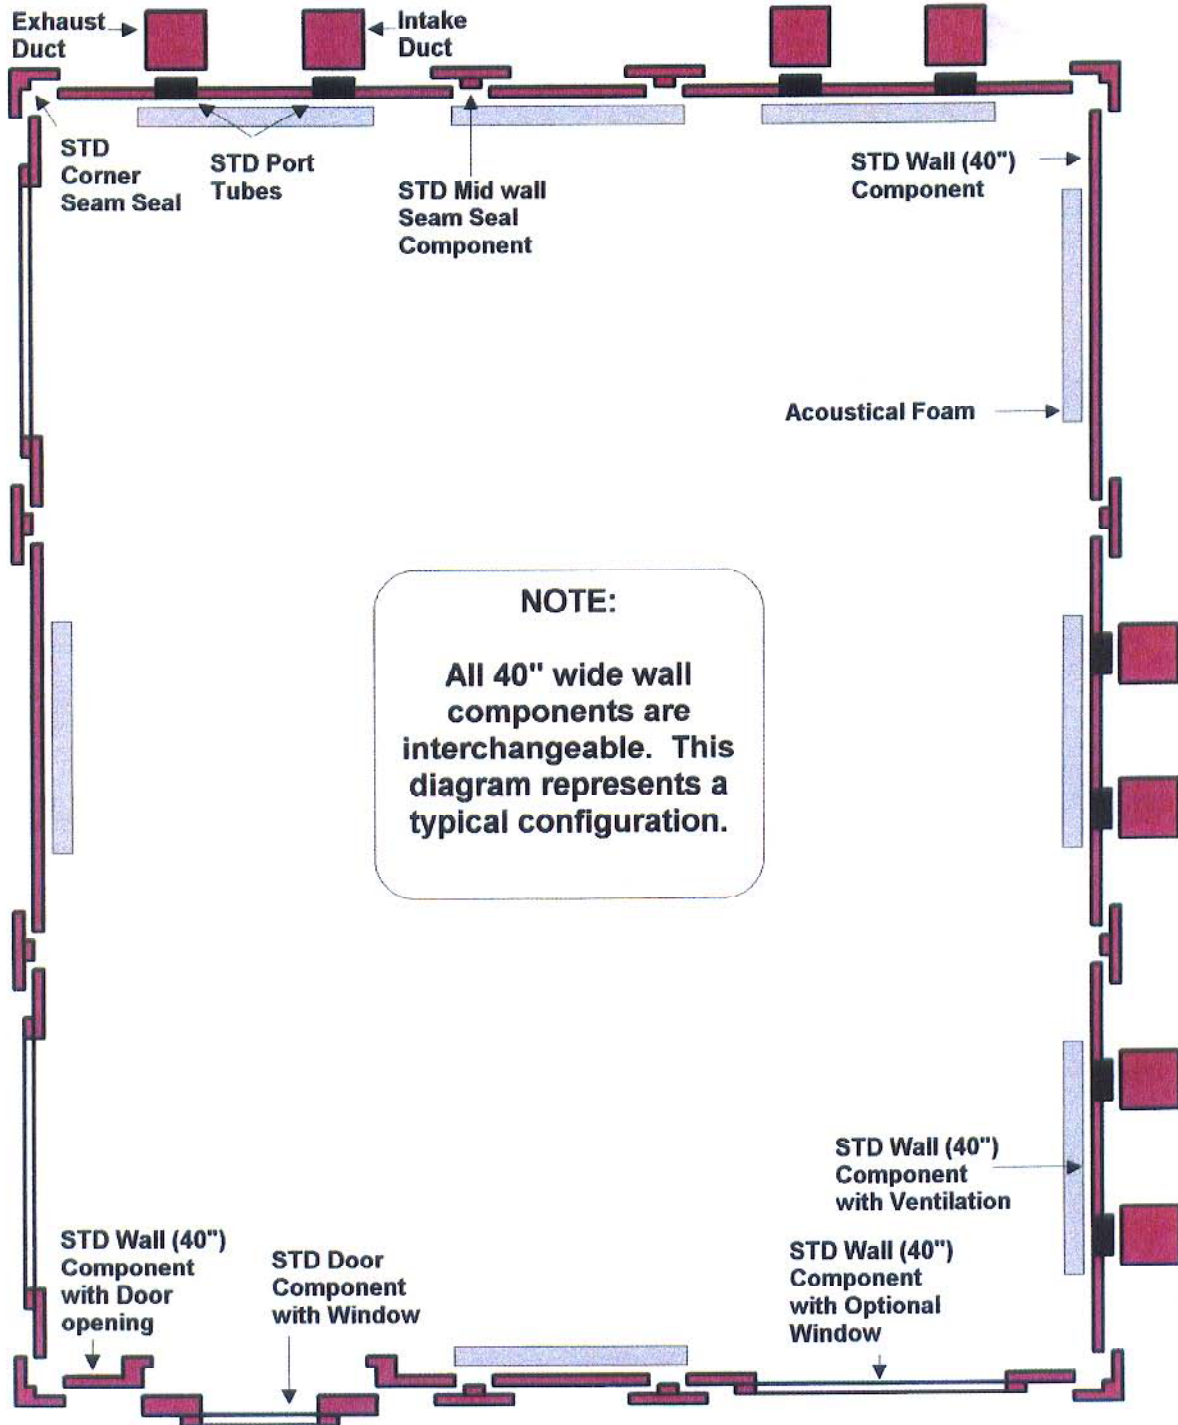

WhisperRoom
MDL 102126S (8.5' x 10.5')

(TOP DOWN VIEW)

"STANDARD ISOLATION"