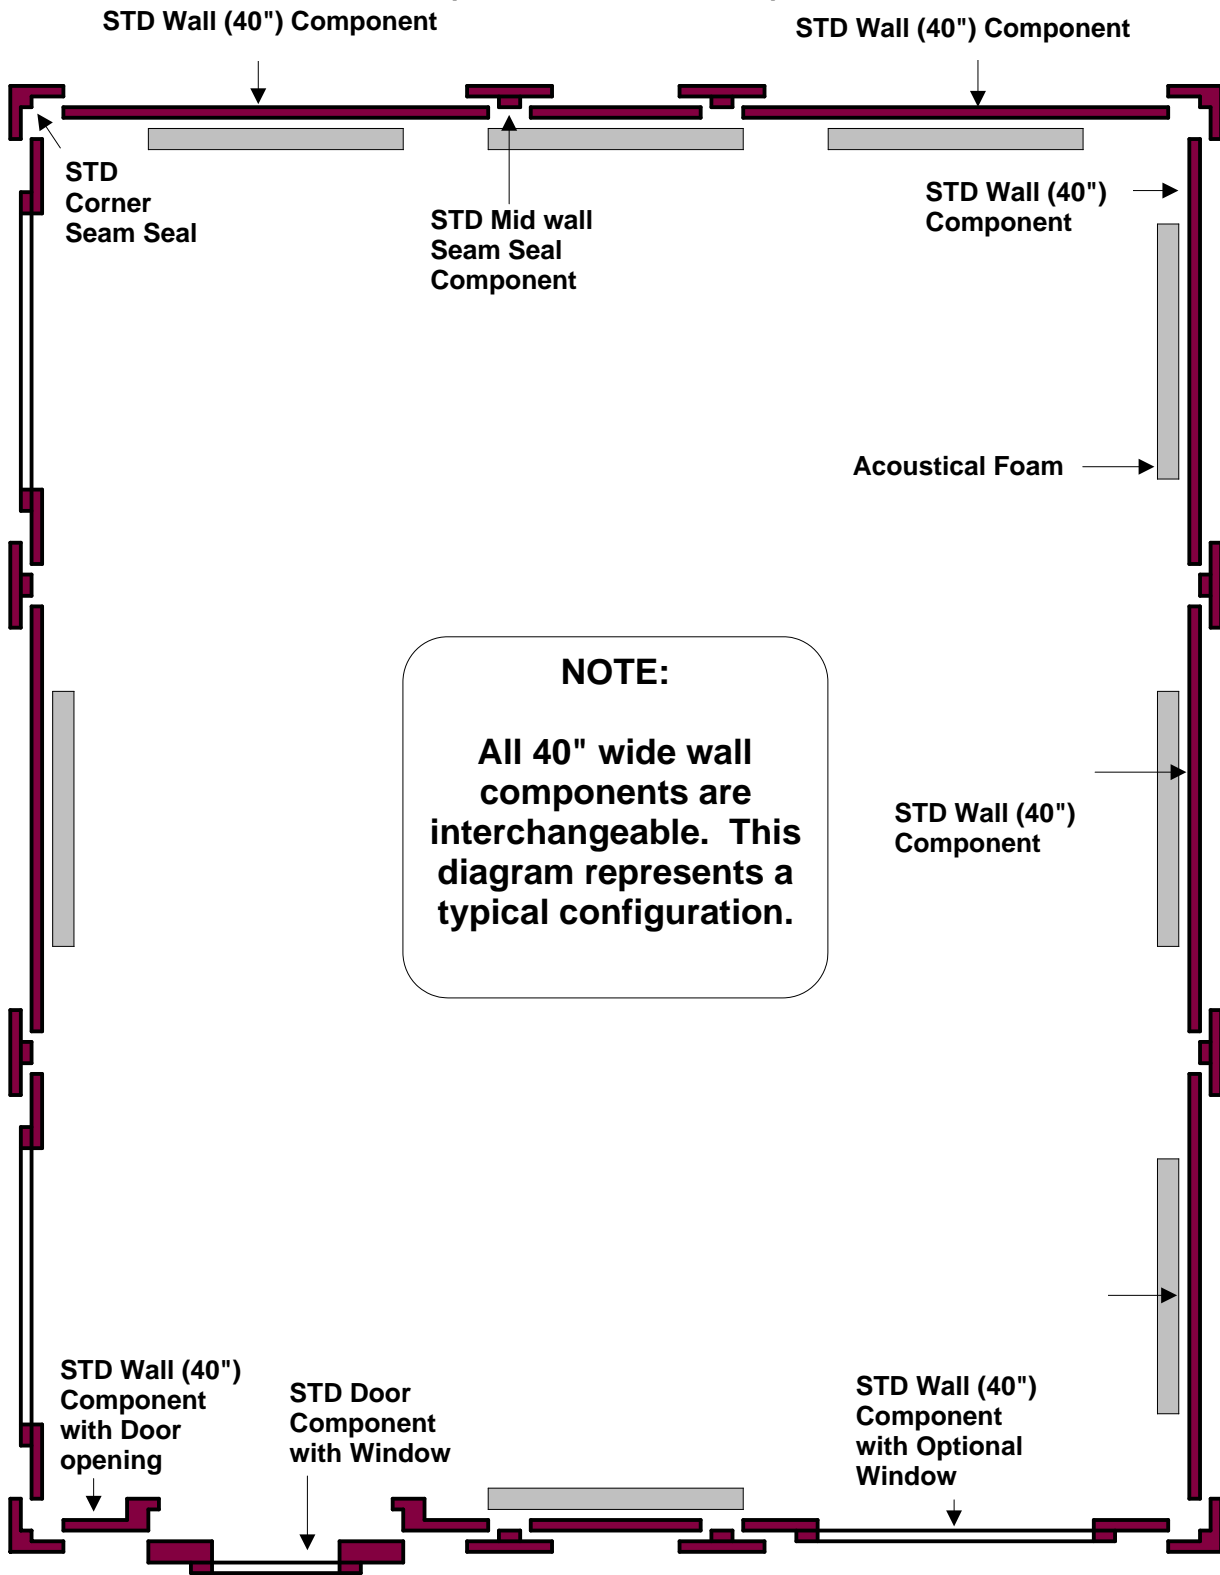

WhisperRoom
MDL 102126SNV (8.5' x 10.5')

(TOP DOWN VIEW)

"STANDARD ISOLATION"