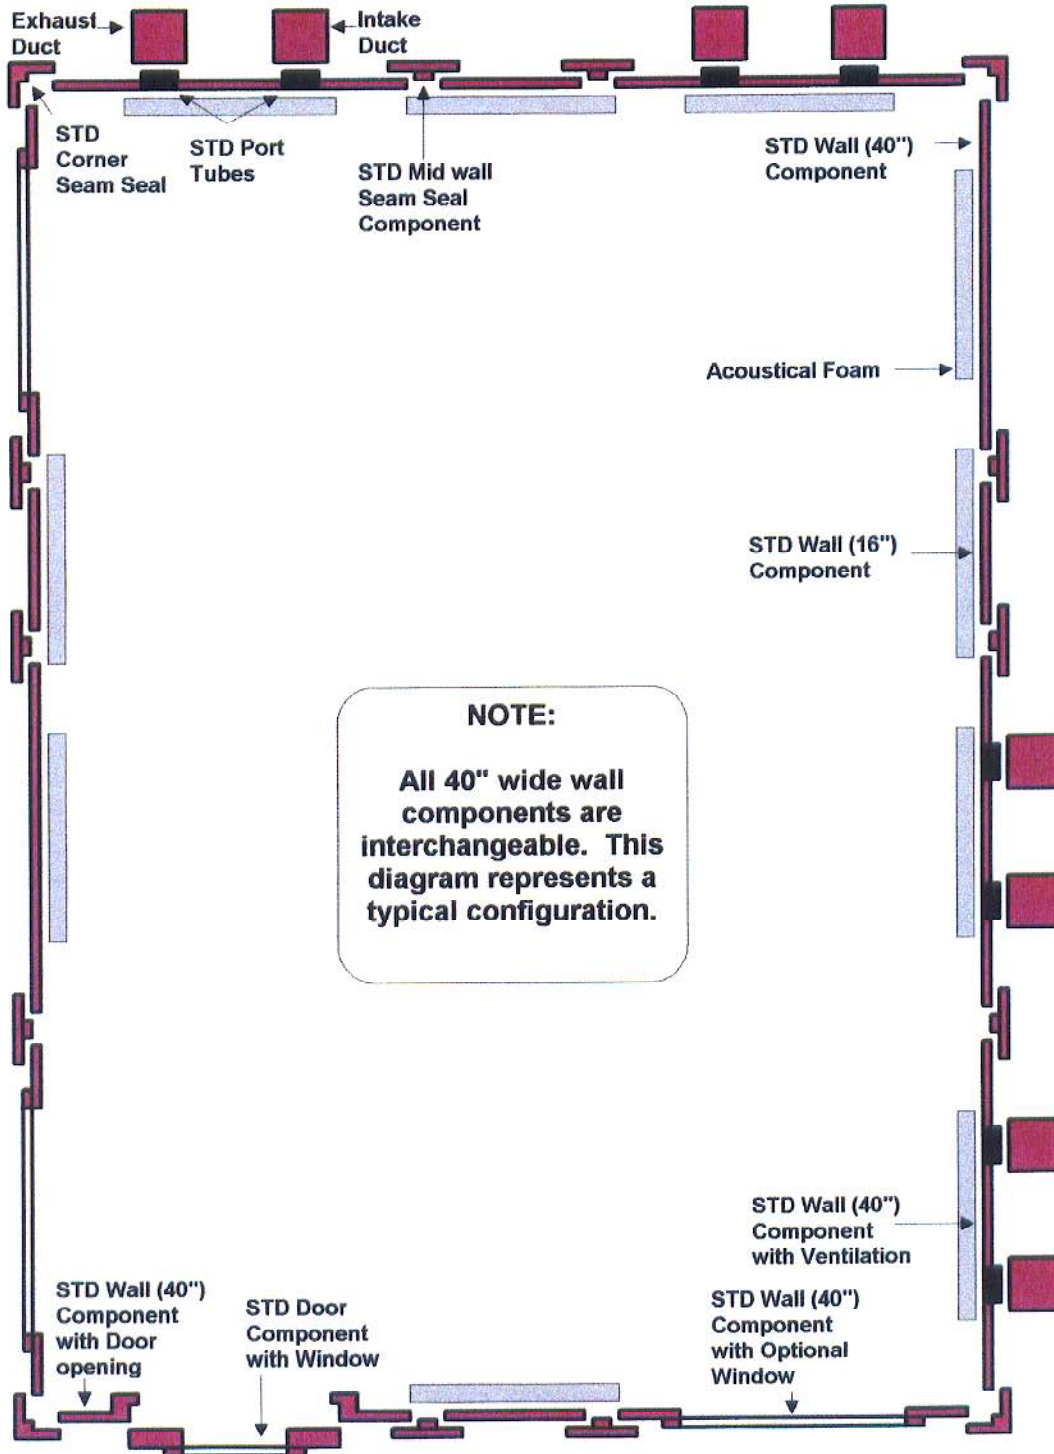

**WhisperRoom**  
**MDL 102144S (8.5' x 12')**

**( TOP DOWN VIEW )**

**NOTE:**  
All 40" wide wall components are interchangeable. This diagram represents a typical configuration.

**"STANDARD ISOLATION"**