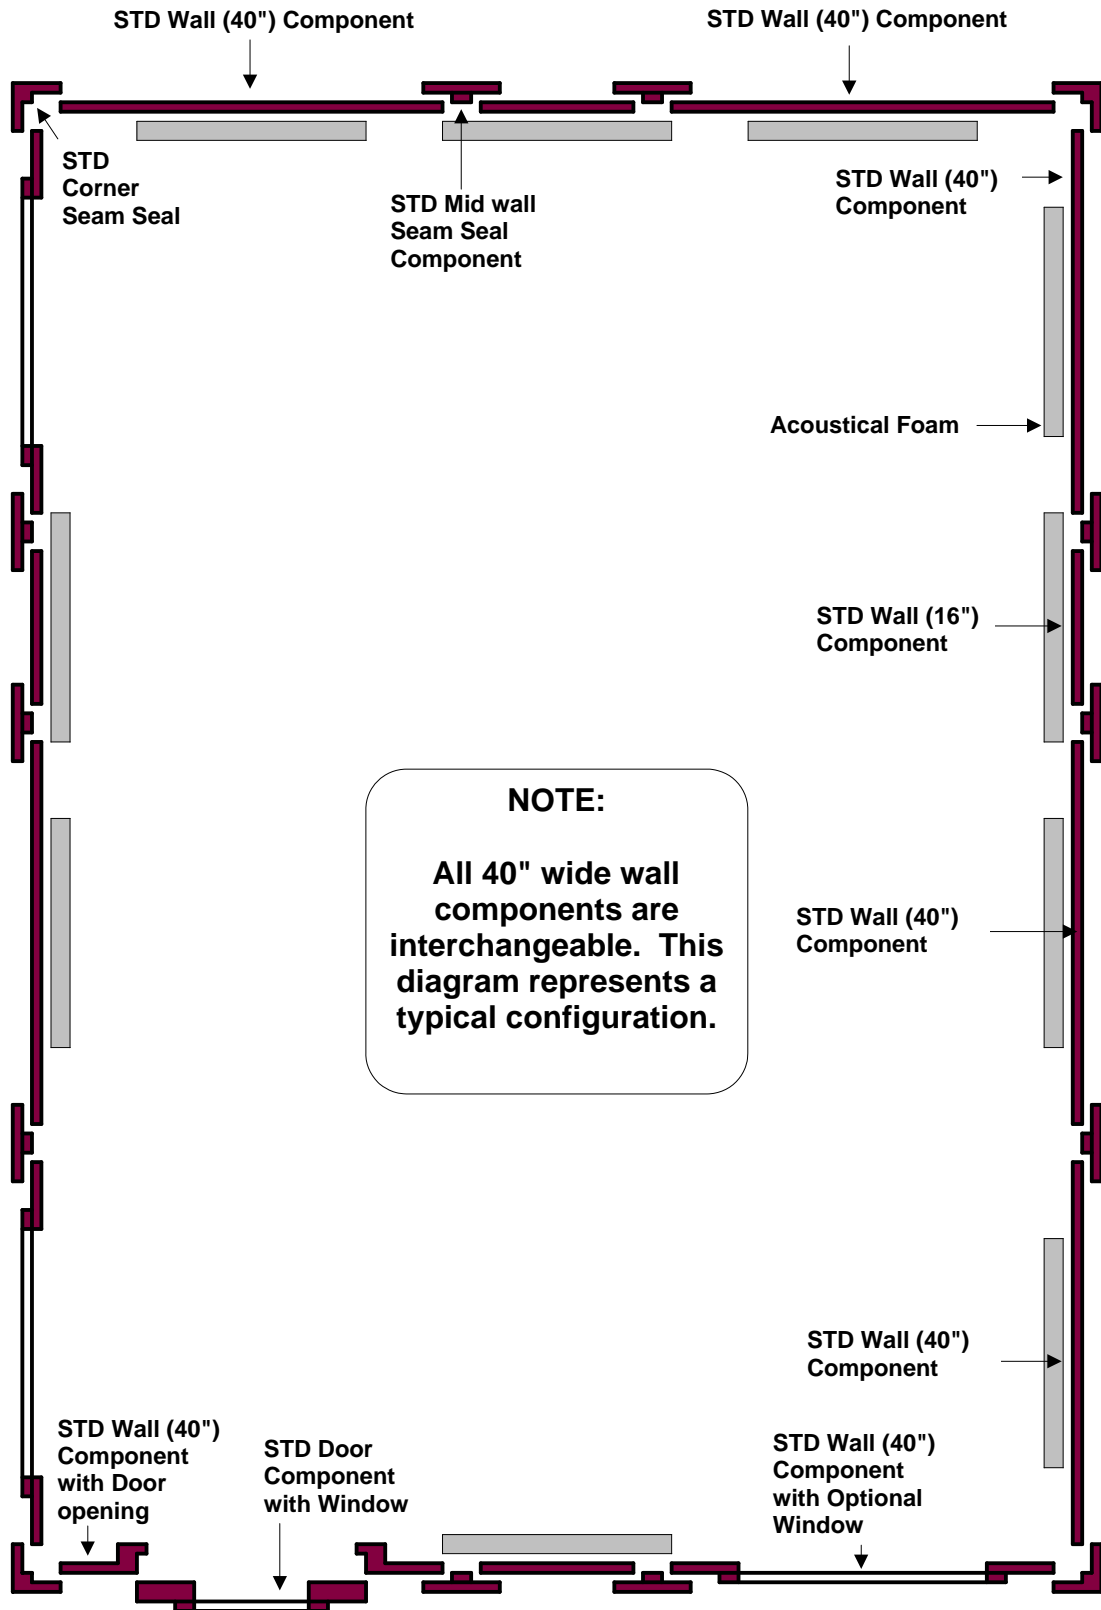

WhisperRoom
MDL 102144SNV (8.5' x 12')
(TOP DOWN VIEW)

"STANDARD ISOLATION"