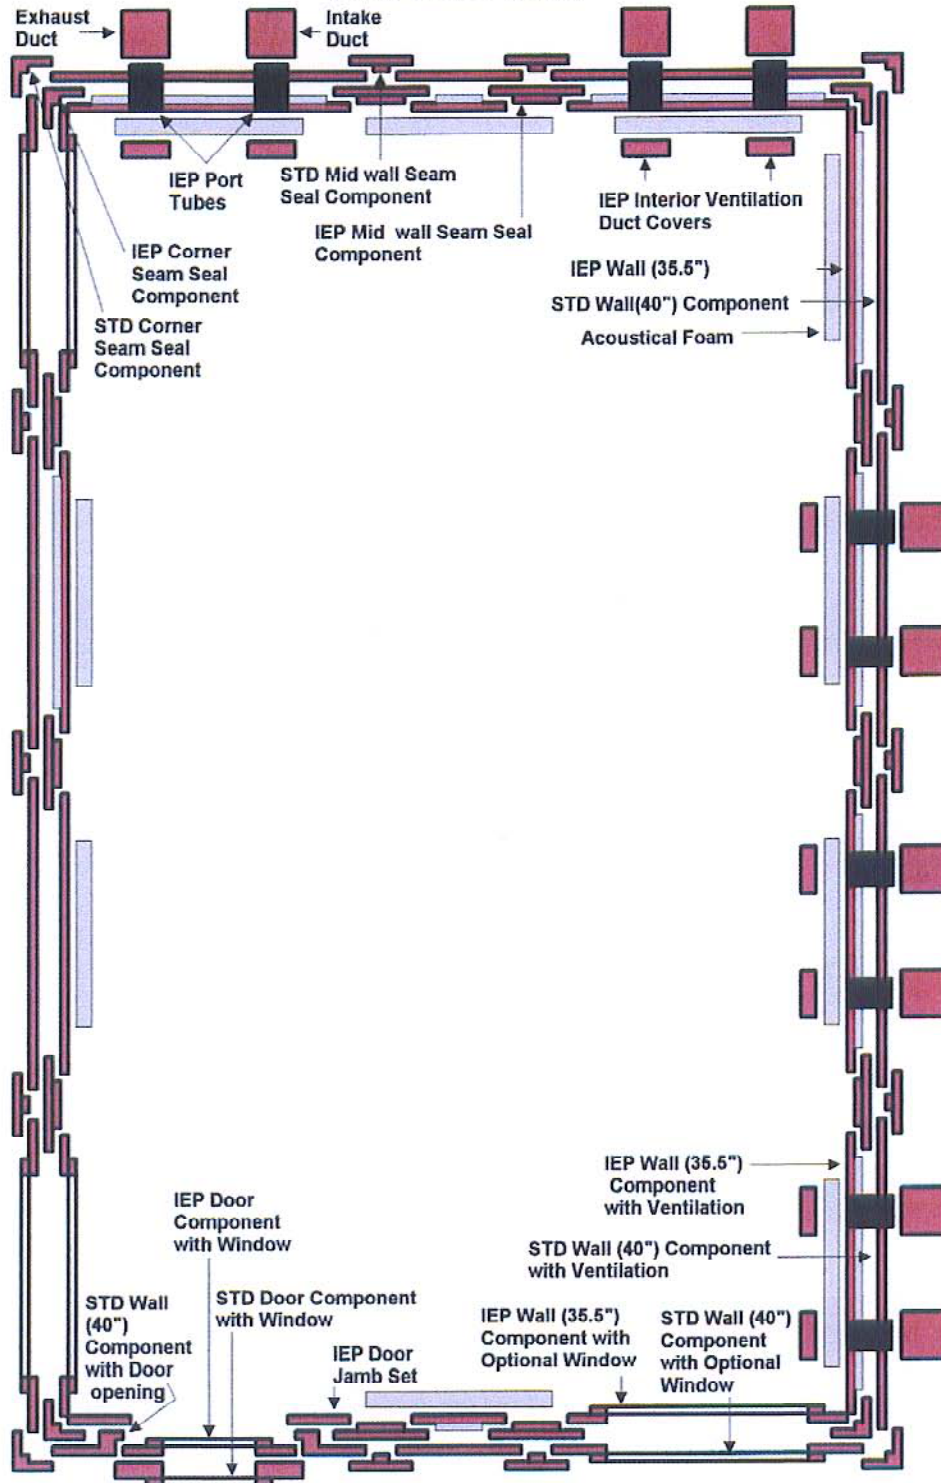

WhisperRoom
MDL 102168E (8.5' x 14')
(MDL 102168S + IEP 102168)
(TOP DOWN VIEW)

"ENHANCED ISOLATION"