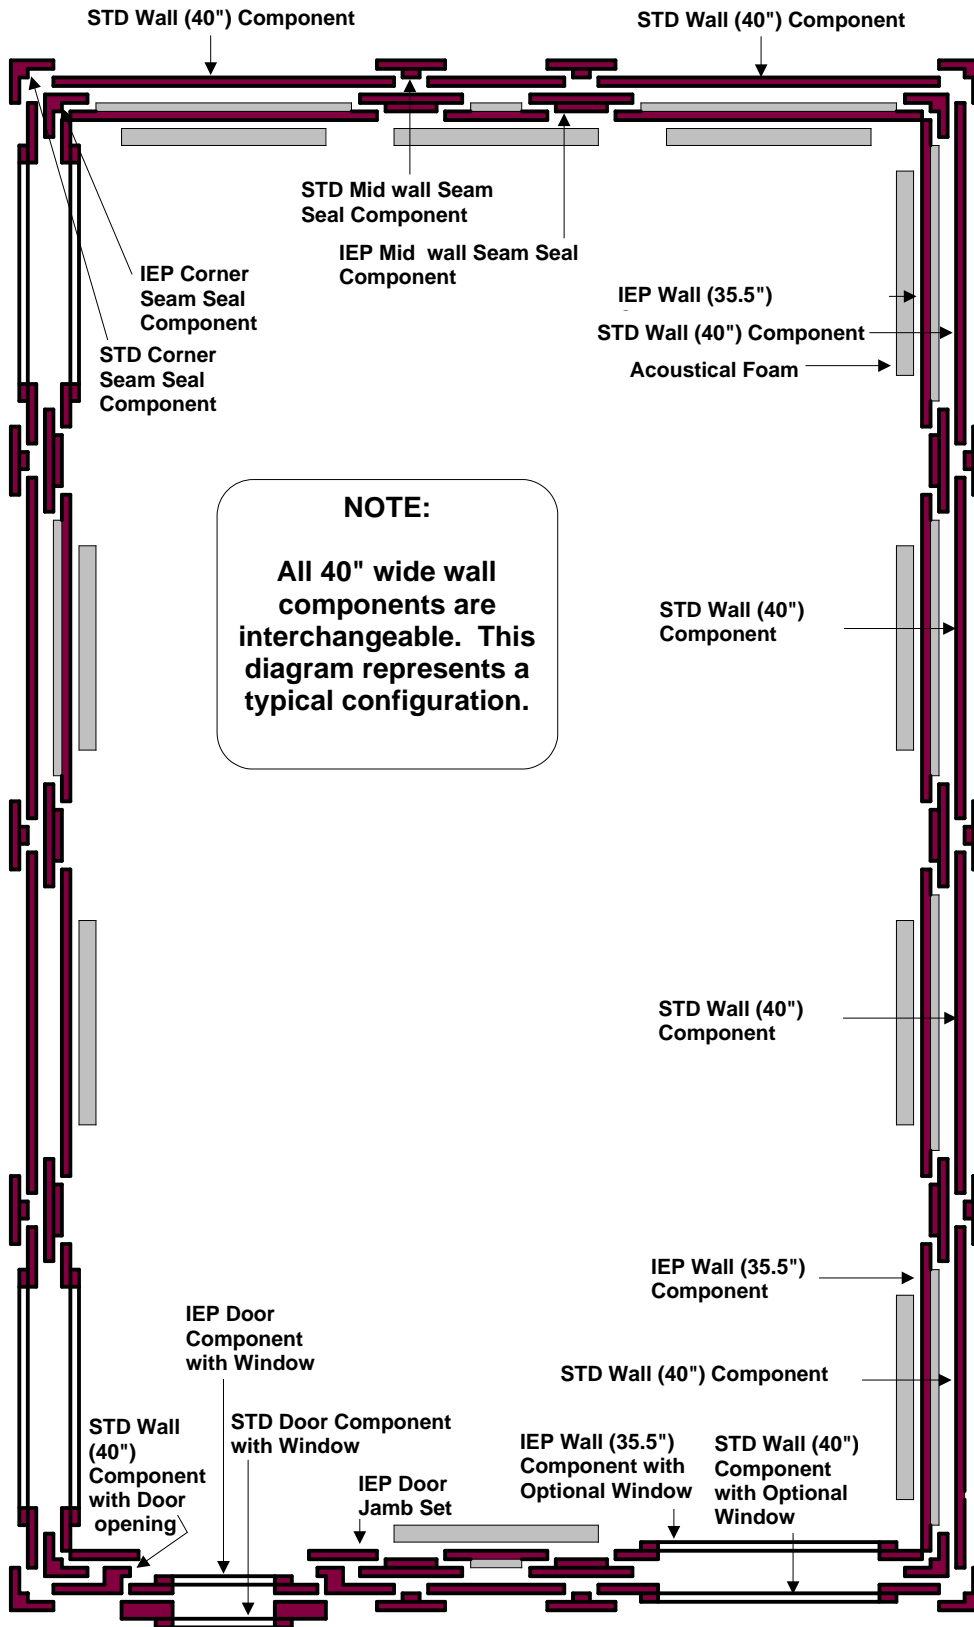

WhisperRoom
MDL 102168ENV (8.5' x 14')
 (MDL 102168SNV + IEP 102168)
 (TOP DOWN VIEW)

"ENHANCED ISOLATION"