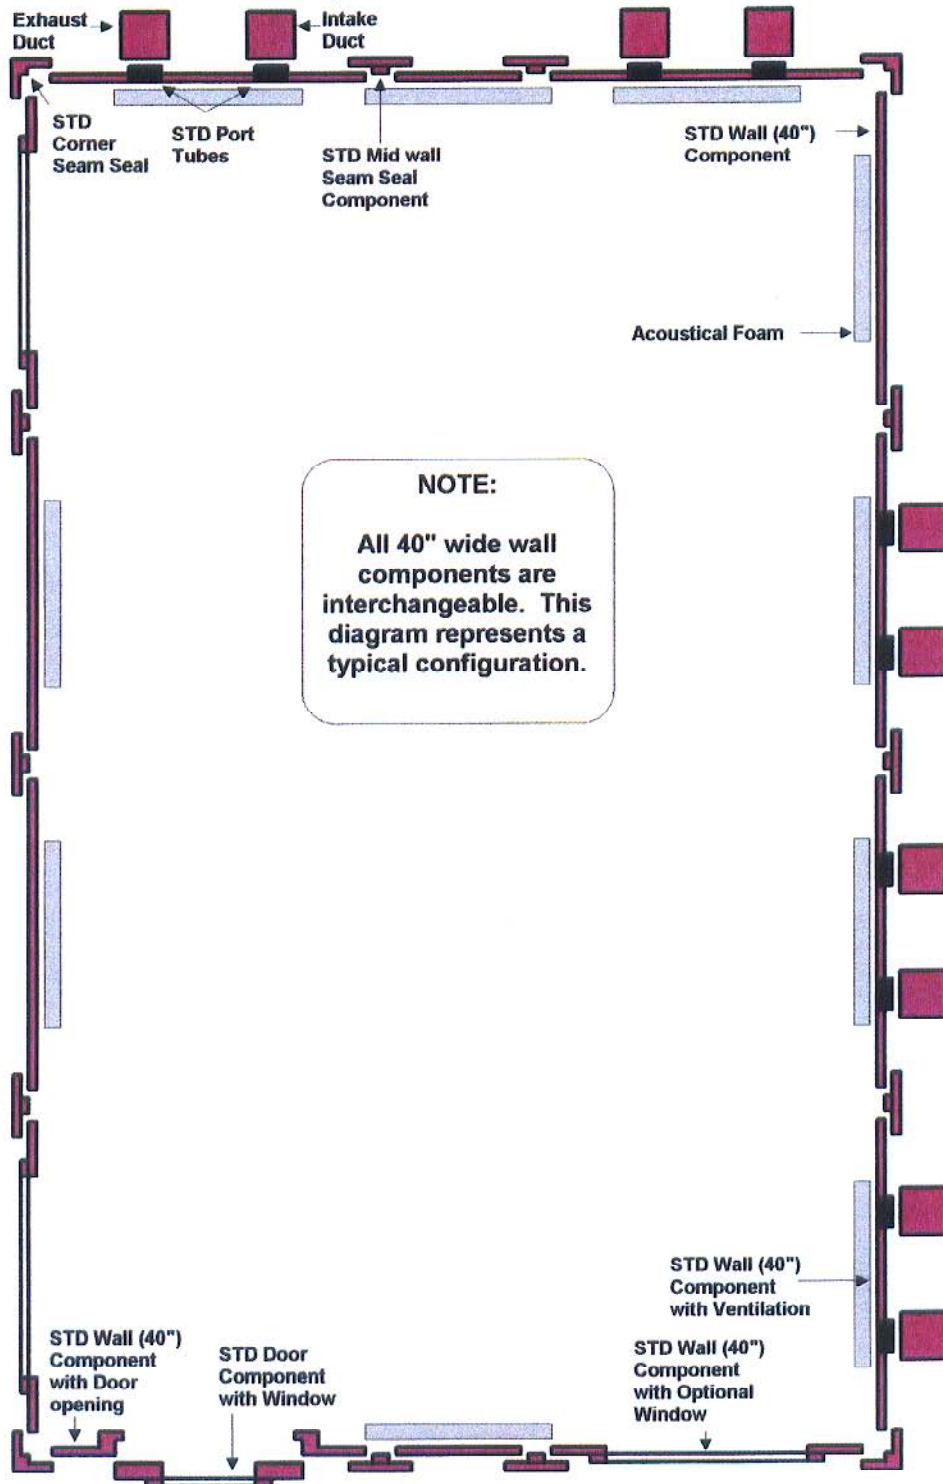

WhisperRoom
MDL 102168S (8.5' x 14')

(TOP DOWN VIEW)

NOTE:
All 40" wide wall components are interchangeable. This diagram represents a typical configuration.

"STANDARD ISOLATION"