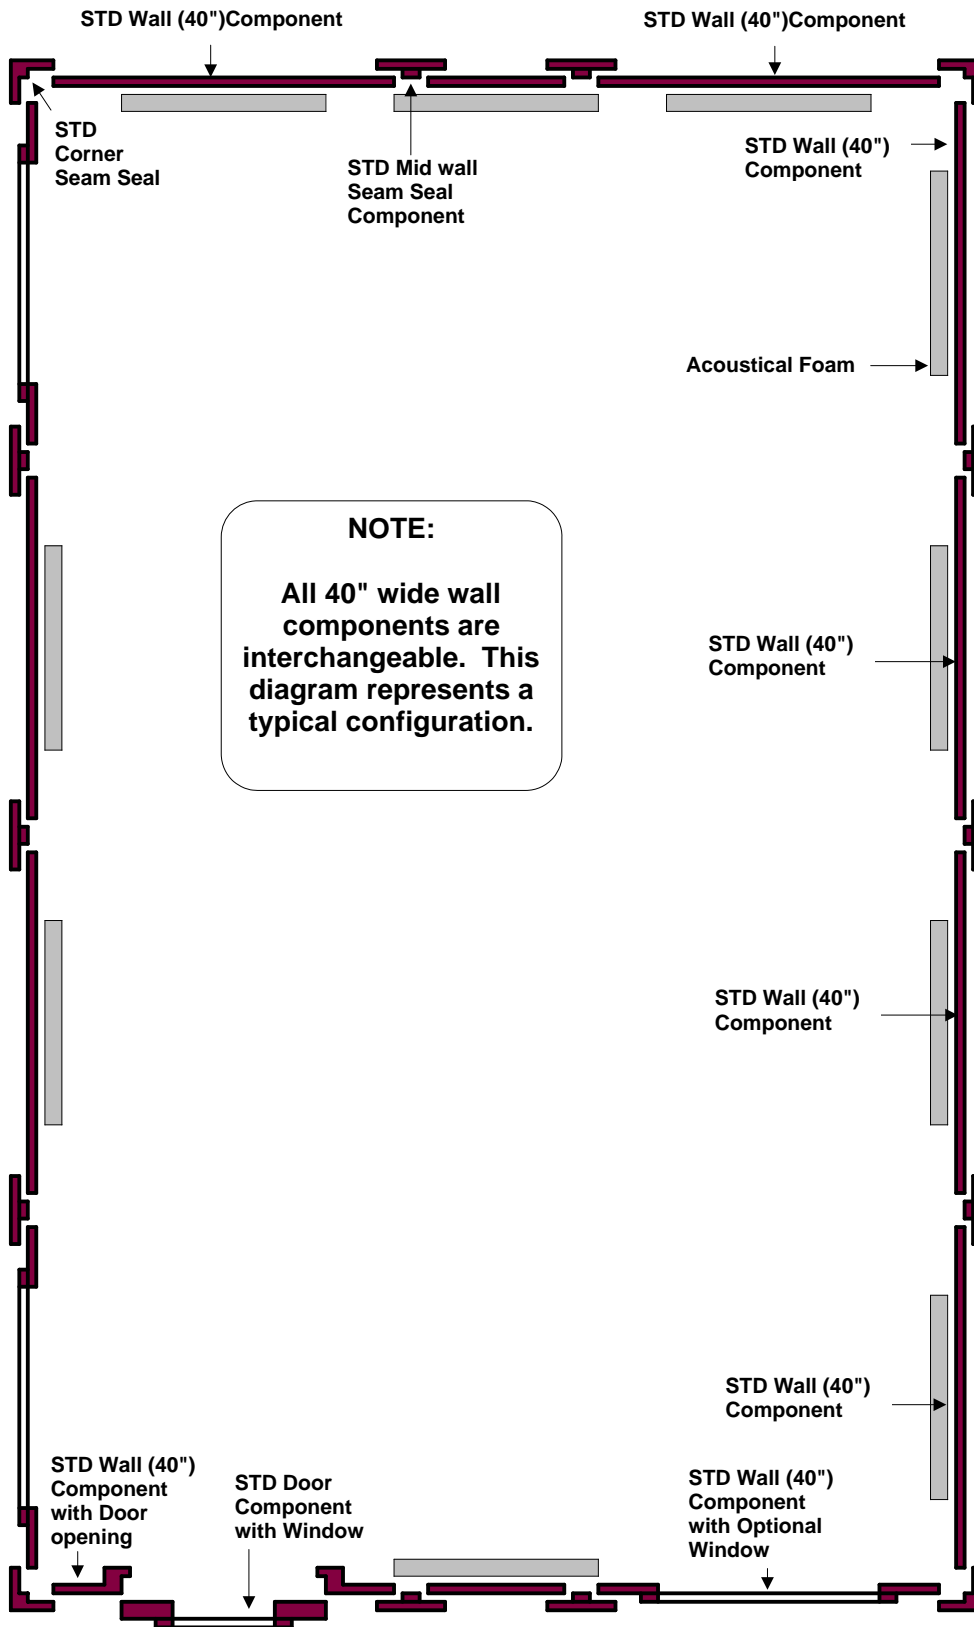

WhisperRoom
MDL 102168SNV (8.5' x 14')

(TOP DOWN VIEW)

"STANDARD ISOLATION"