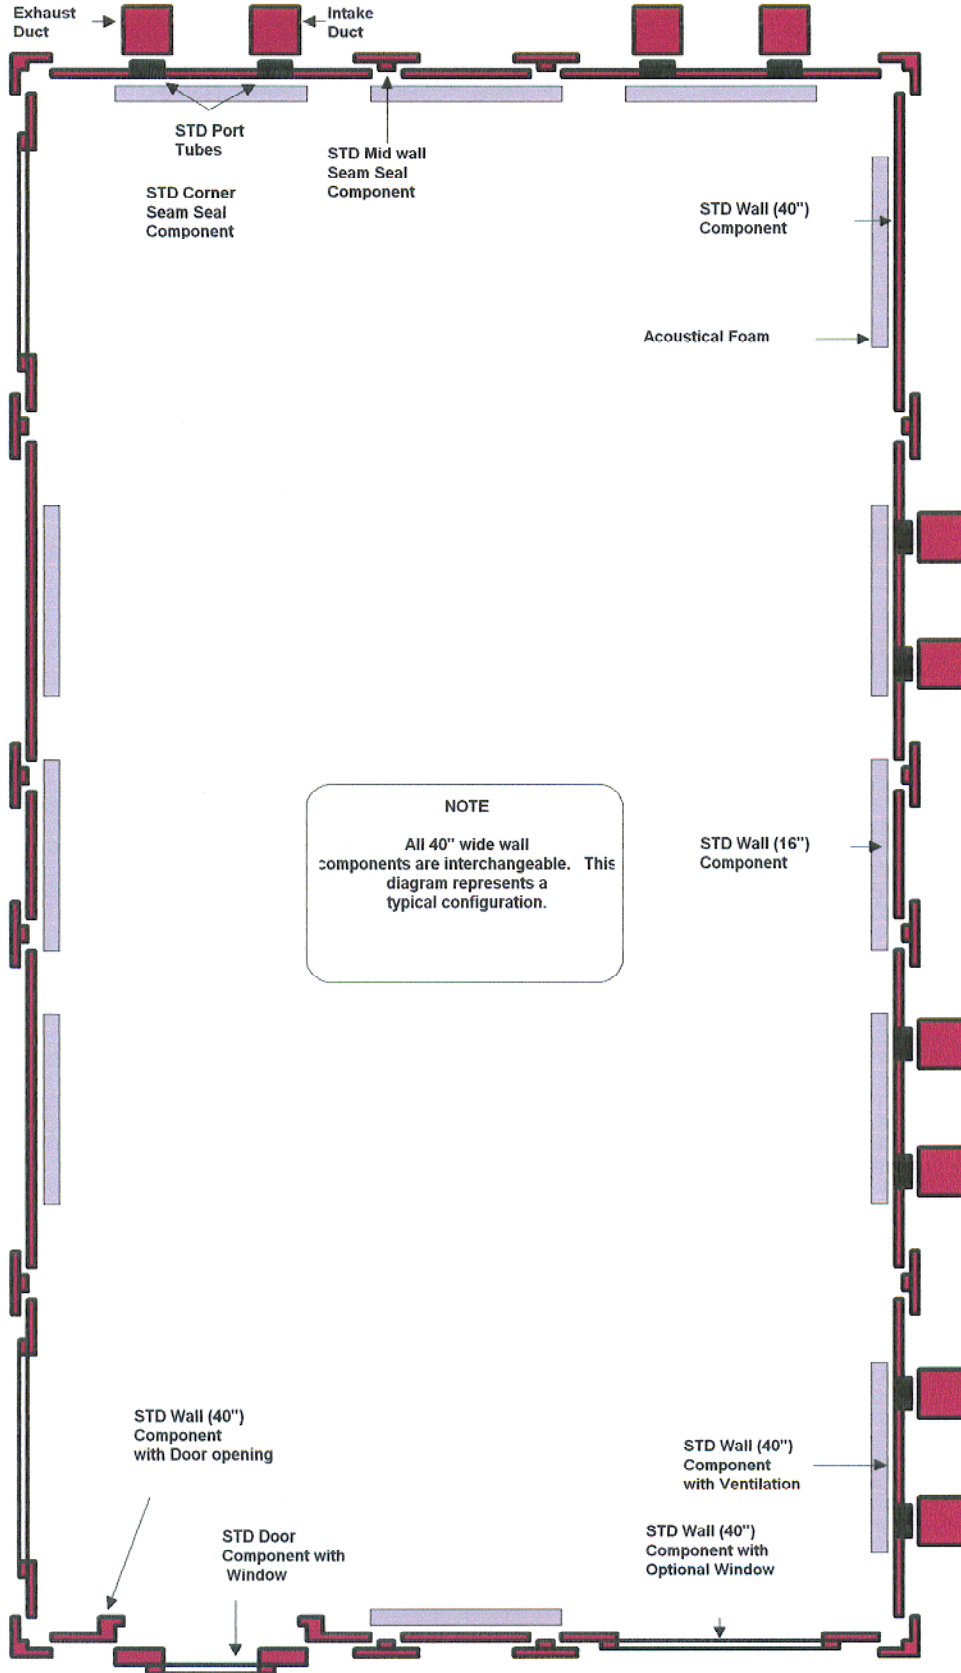

MDL 102186S (8.5' x 15.5')

(Top Down View)

NOTE
All 40" wide wall components are interchangeable. This diagram represents a typical configuration.

" STANDARD ISOLATION "