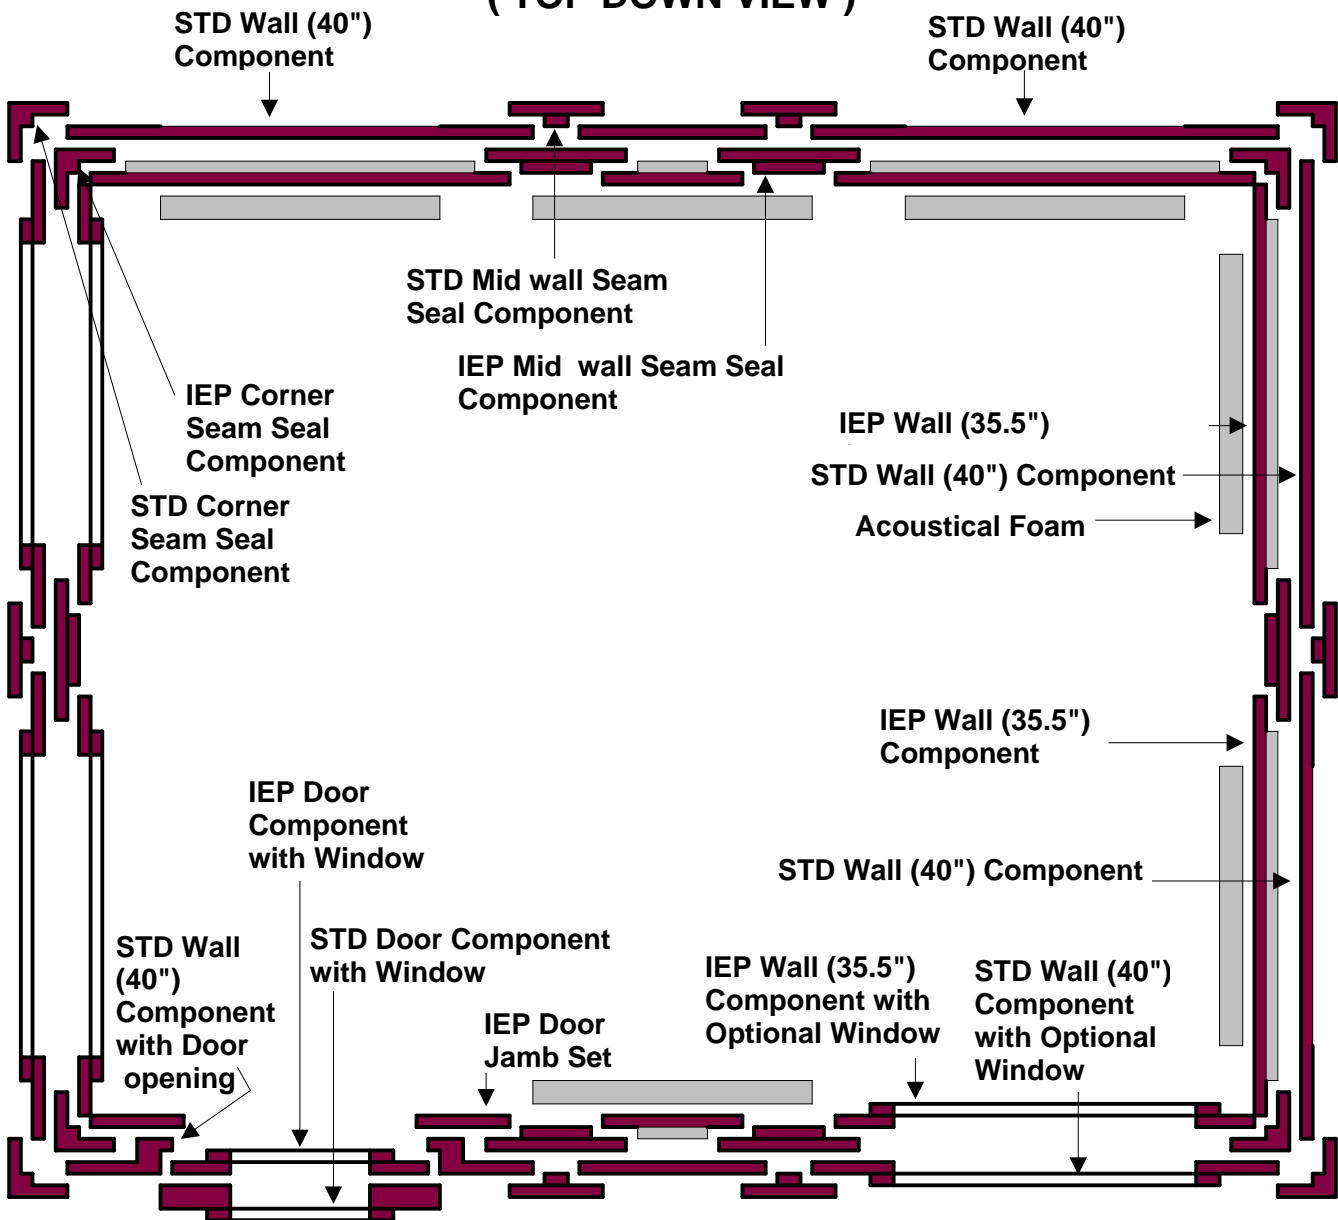

WhisperRoom
MDL 10284ENV (8.5' x 7')
(MDL 10284SNV + IEP 10284)
(TOP DOWN VIEW)

"ENHANCED ISOLATION"