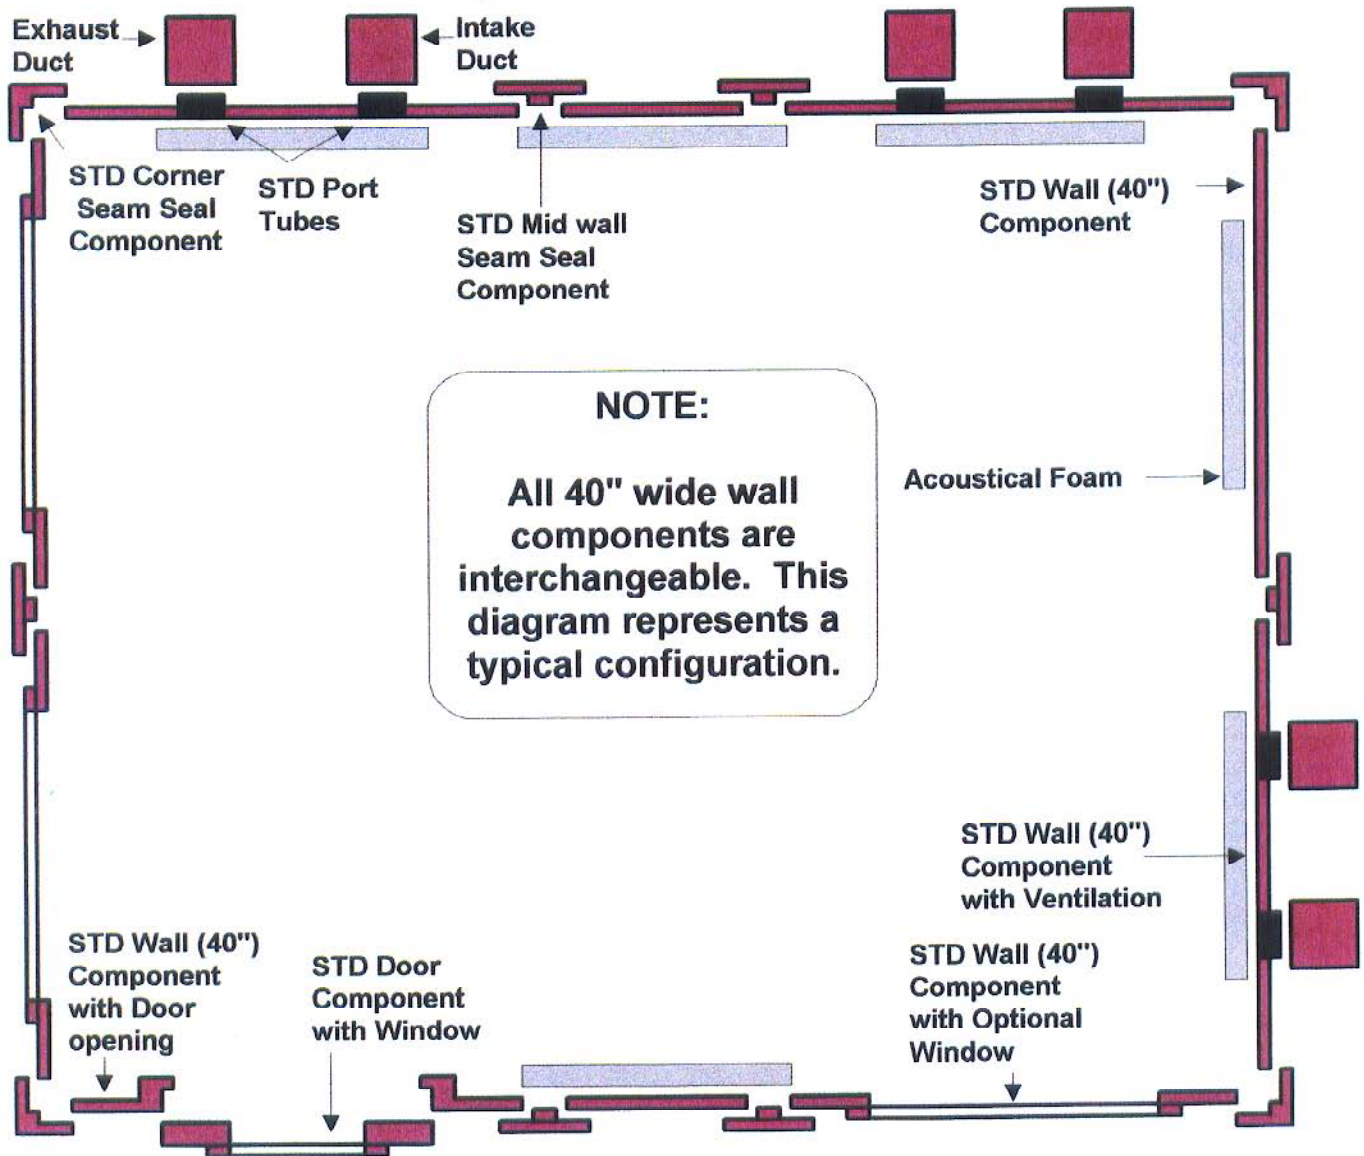

**WhisperRoom**  
**MDL 10284S (8.5' x 7')**

**( TOP DOWN VIEW )**

**"STANDARD ISOLATION"**