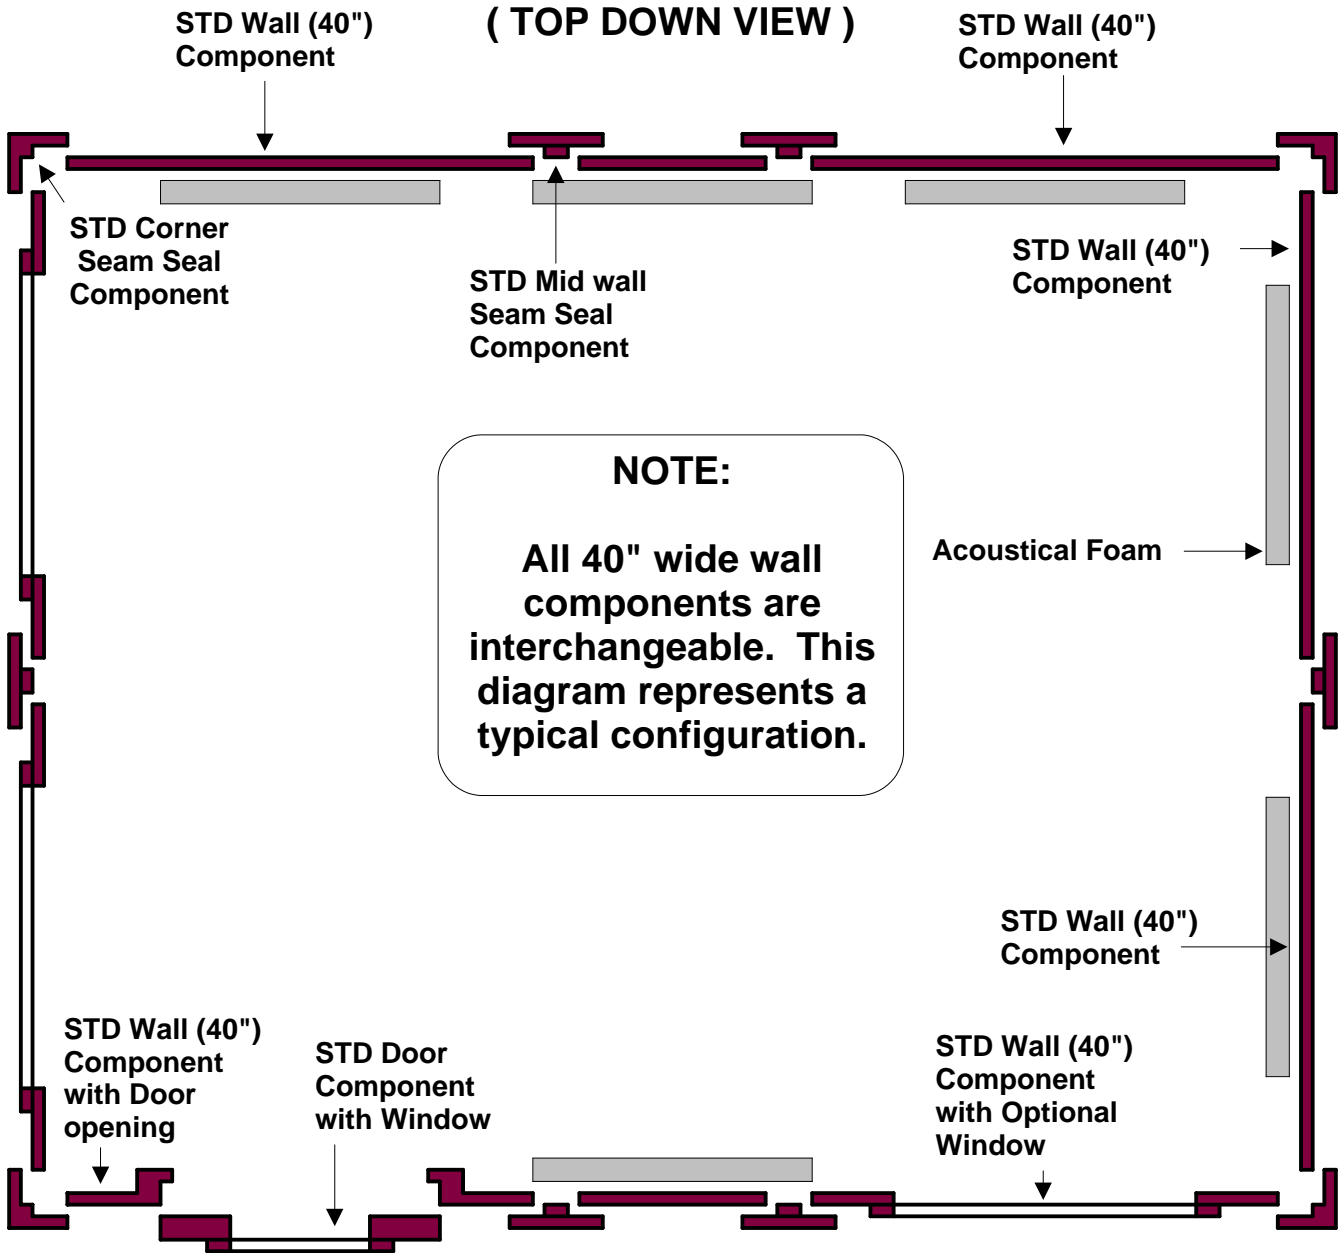

WhisperRoom
MDL 10284SNV (8.5' x 7')

(TOP DOWN VIEW)

"STANDARD ISOLATION"