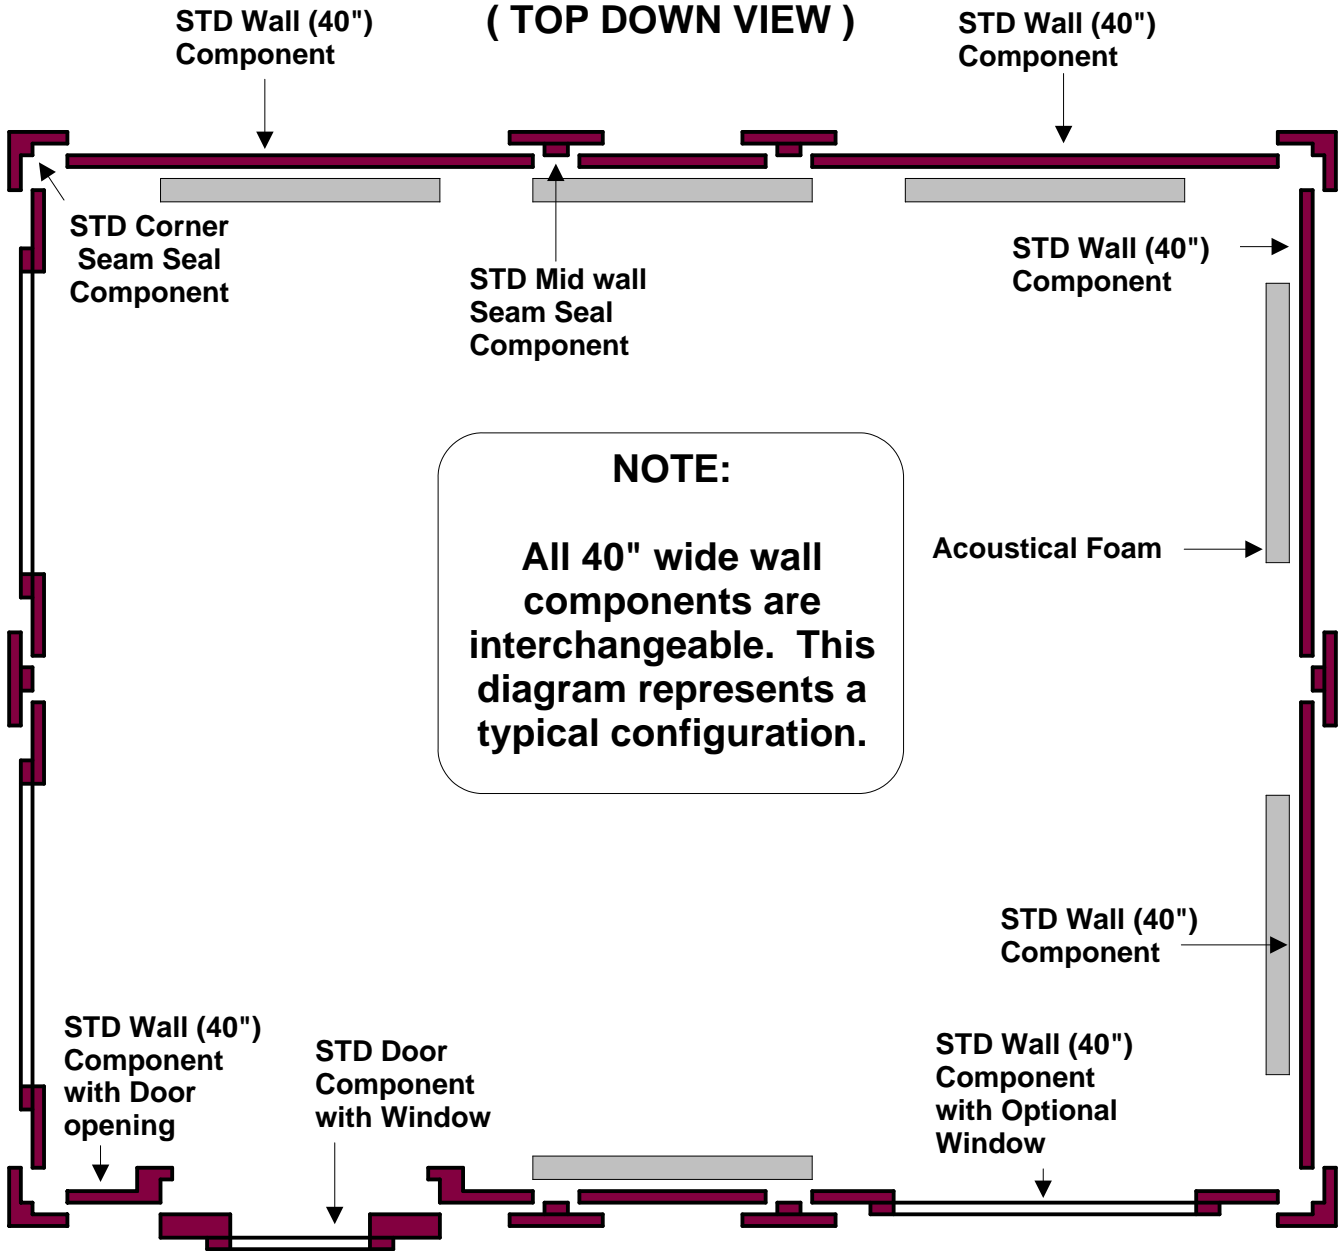

WhisperRoom
MDL 10284SNV (8.5' x 7')

(TOP DOWN VIEW)

"STANDARD ISOLATION"