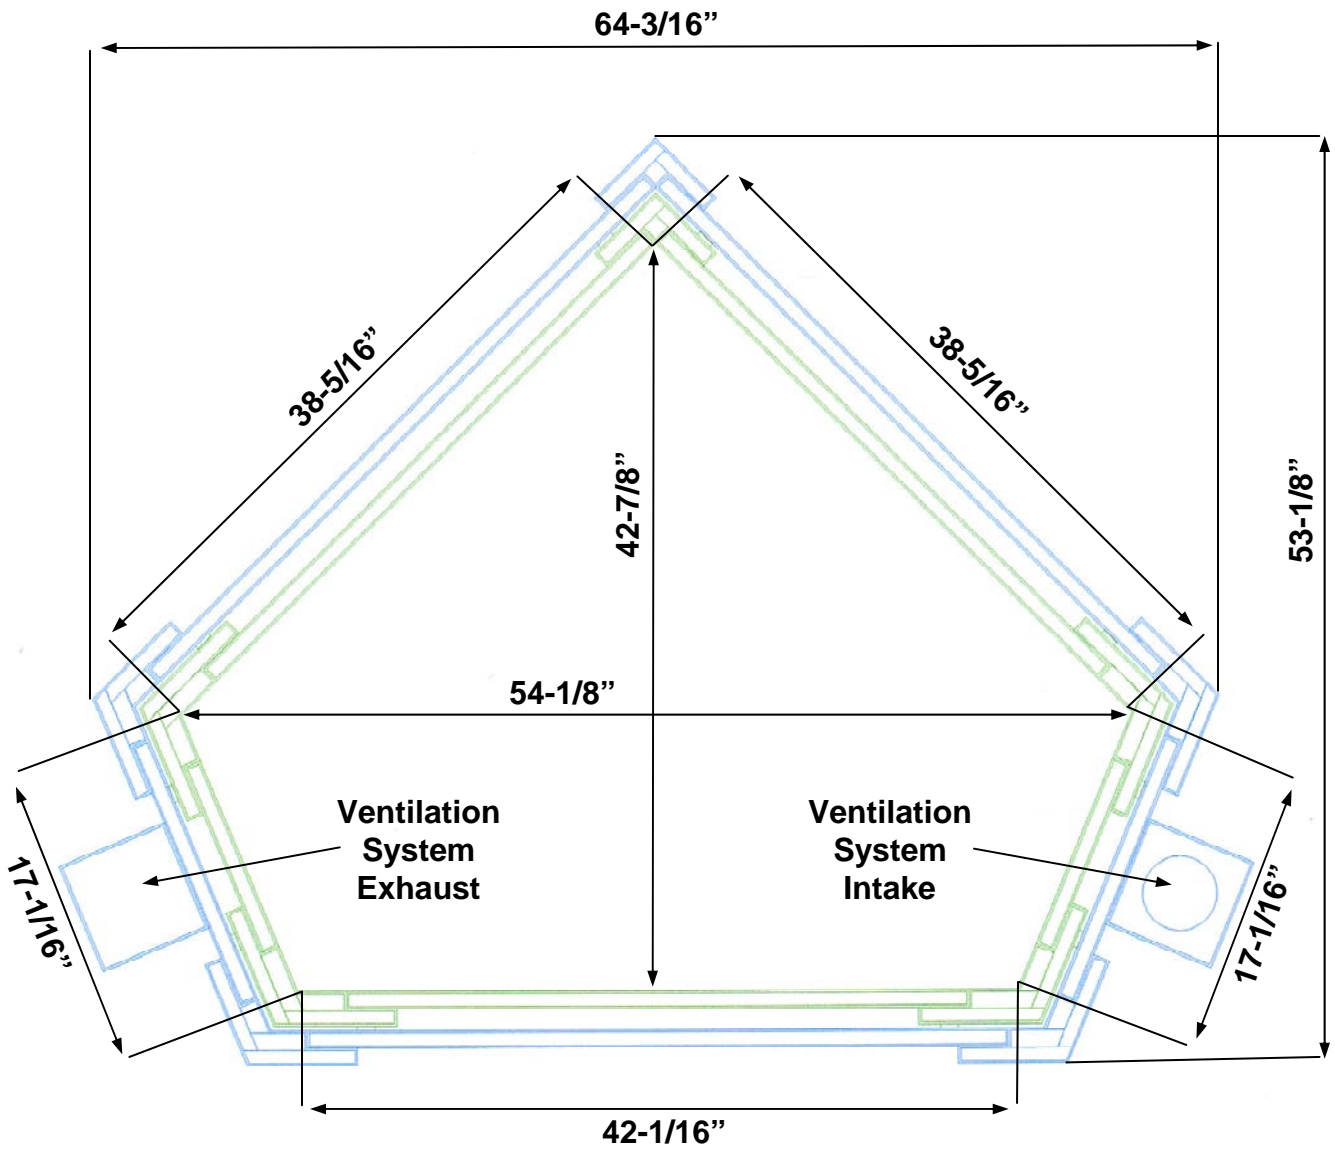

SOUND ISOLATION ENCLOSURES

**MDL 127 LP E**

***10.3 sqft Interior Space***