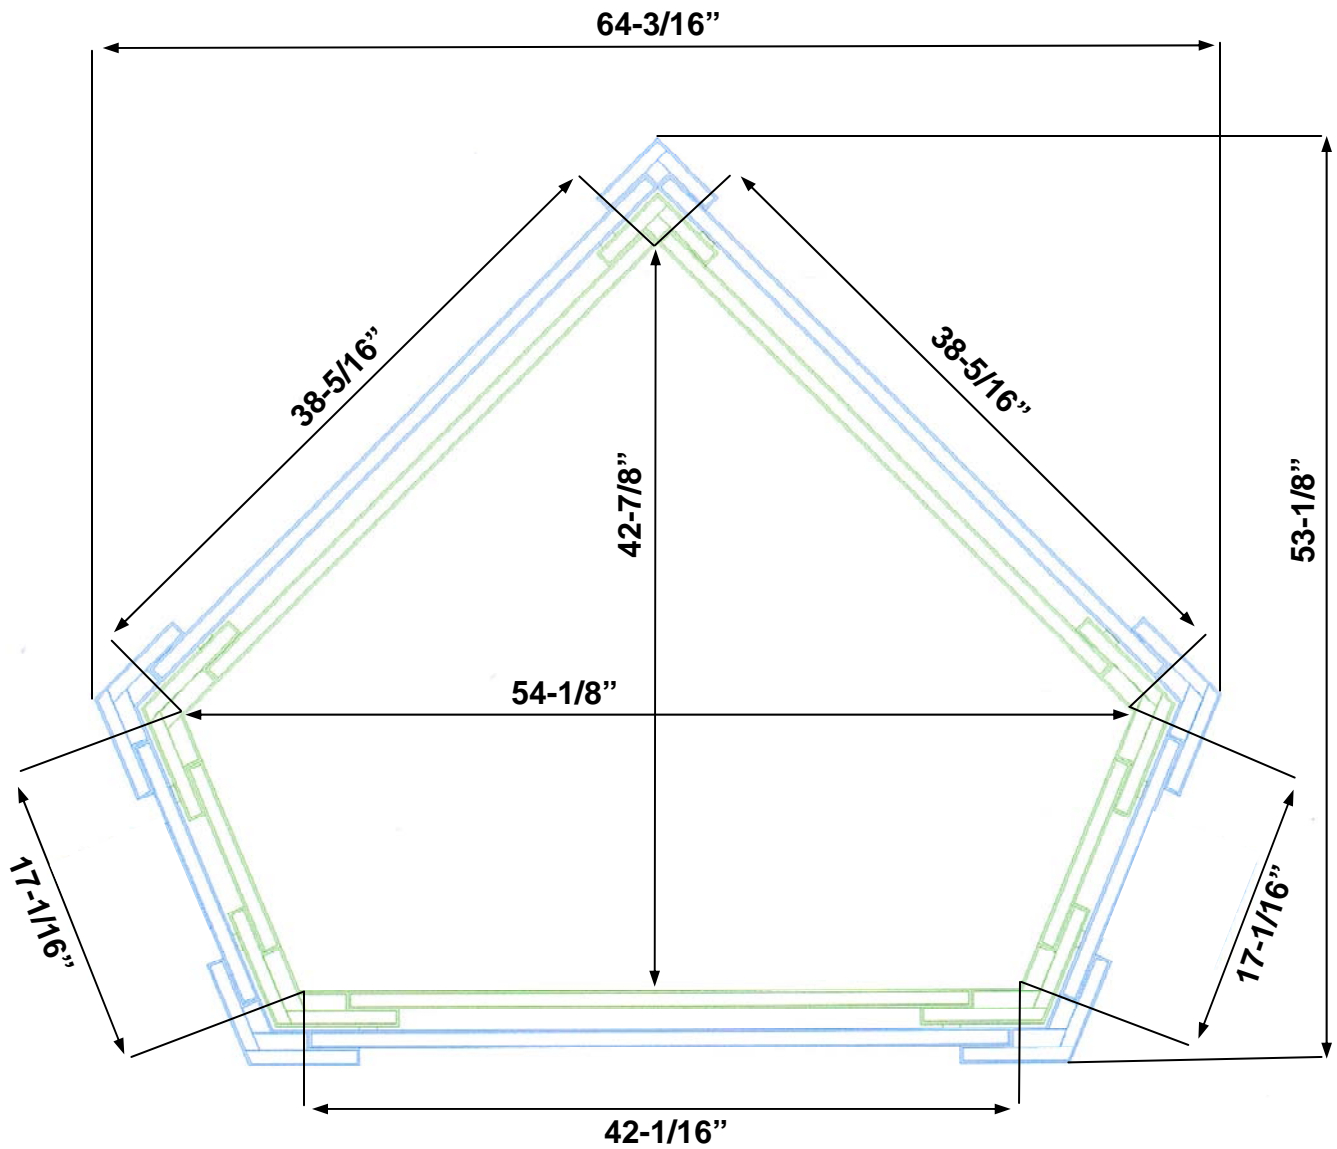

MDL 127 LP ENV

10.3 sqft Interior Space