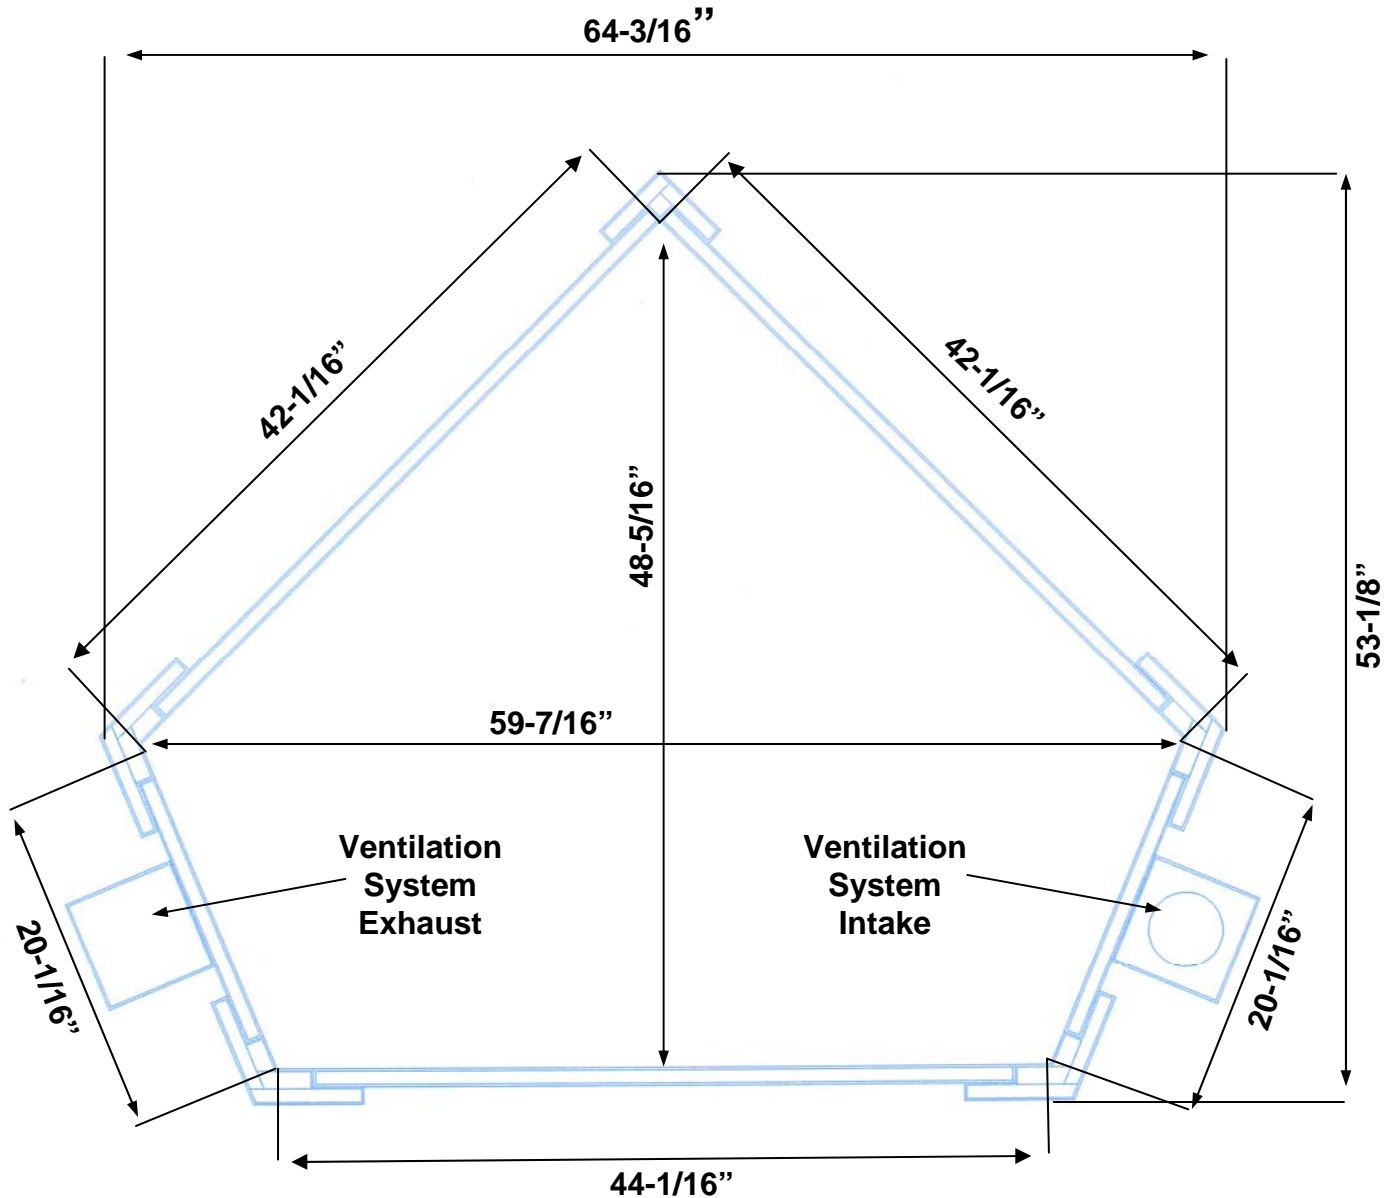

SOUND ISOLATION ENCLOSURES

### MDL 127 LP S

**12.7 sqft Interior Space**