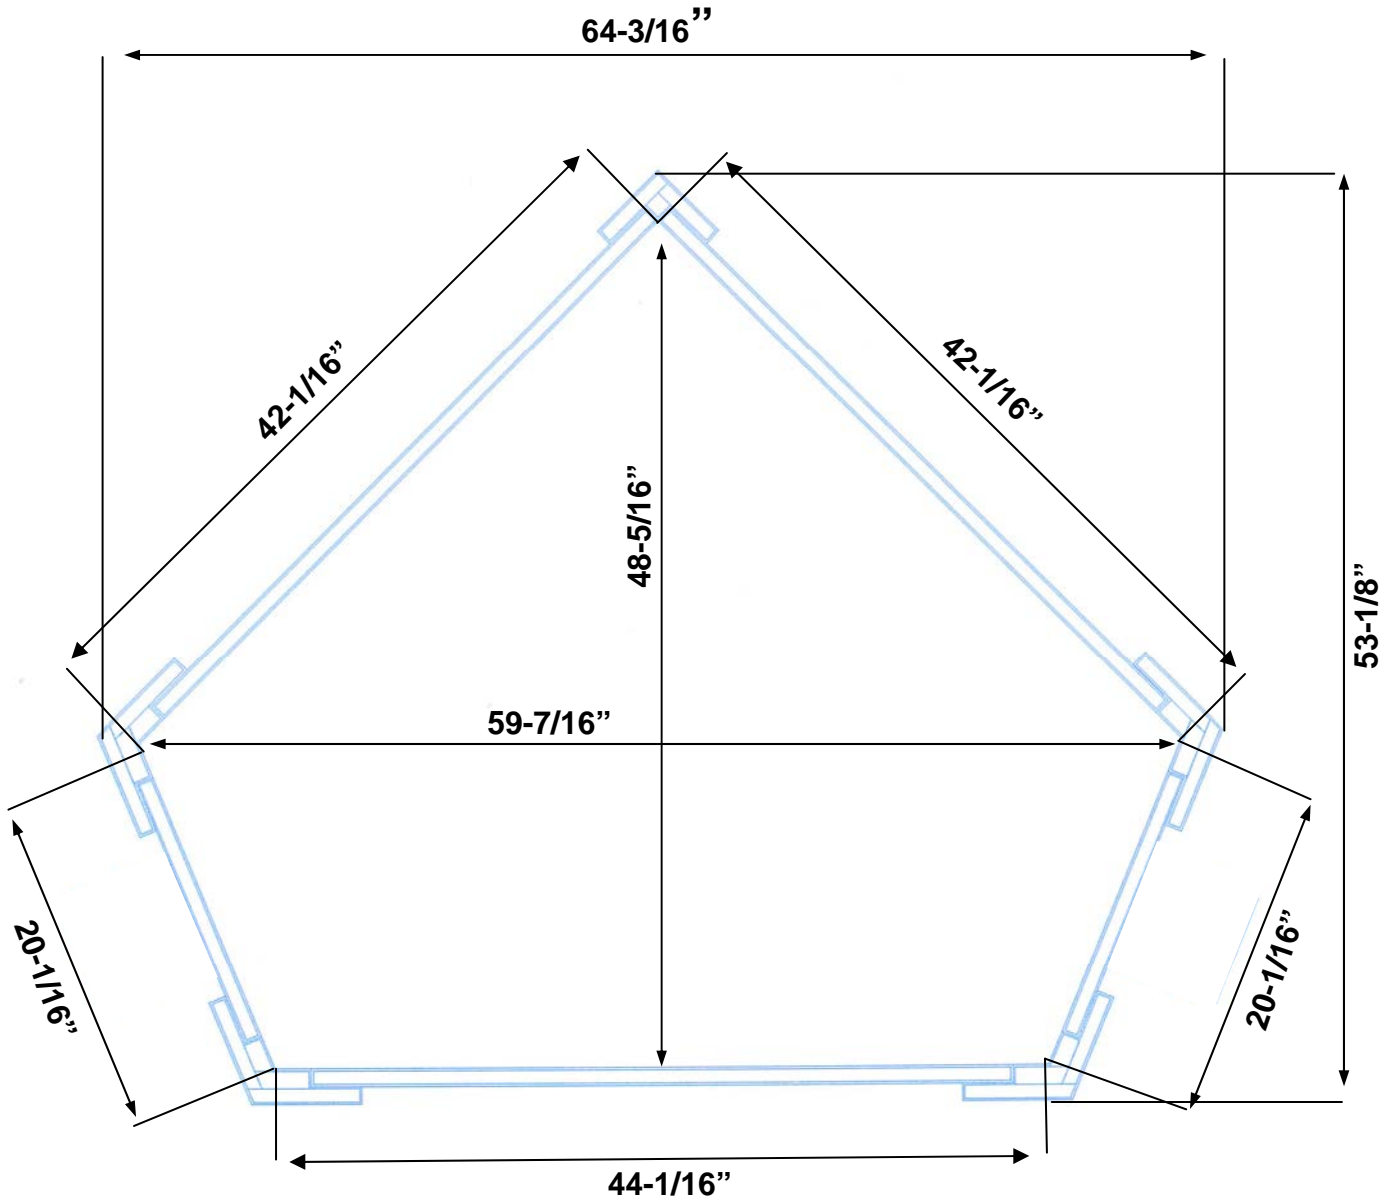

MDL 127 LP SNV

12.7 sqft Interior Space