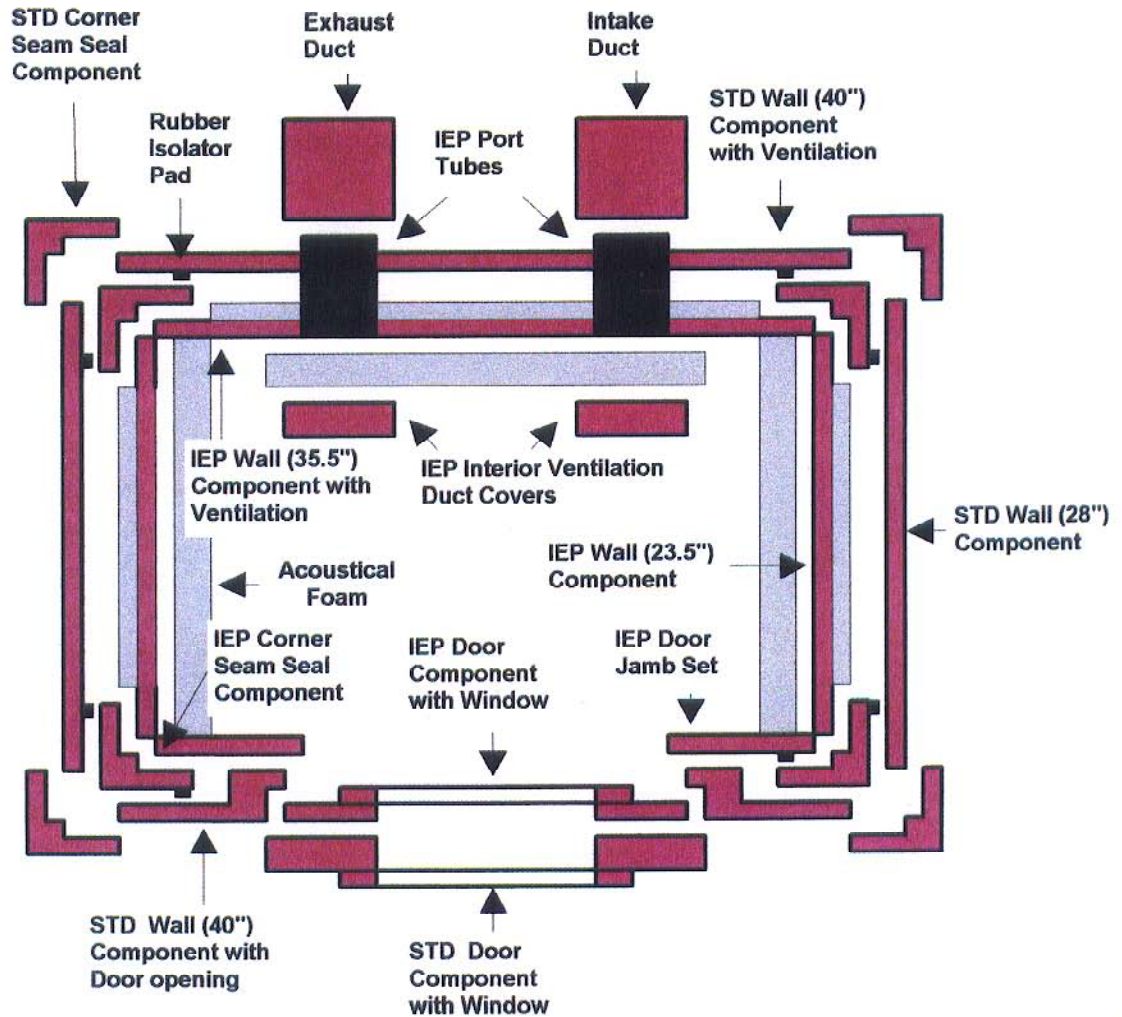

WhisperRoom
MDL 4230E (3.5' x 2.5')
(MDL 4230S + IEP 4230)
(TOP DOWN VIEW)

"ENHANCED ISOLATION"