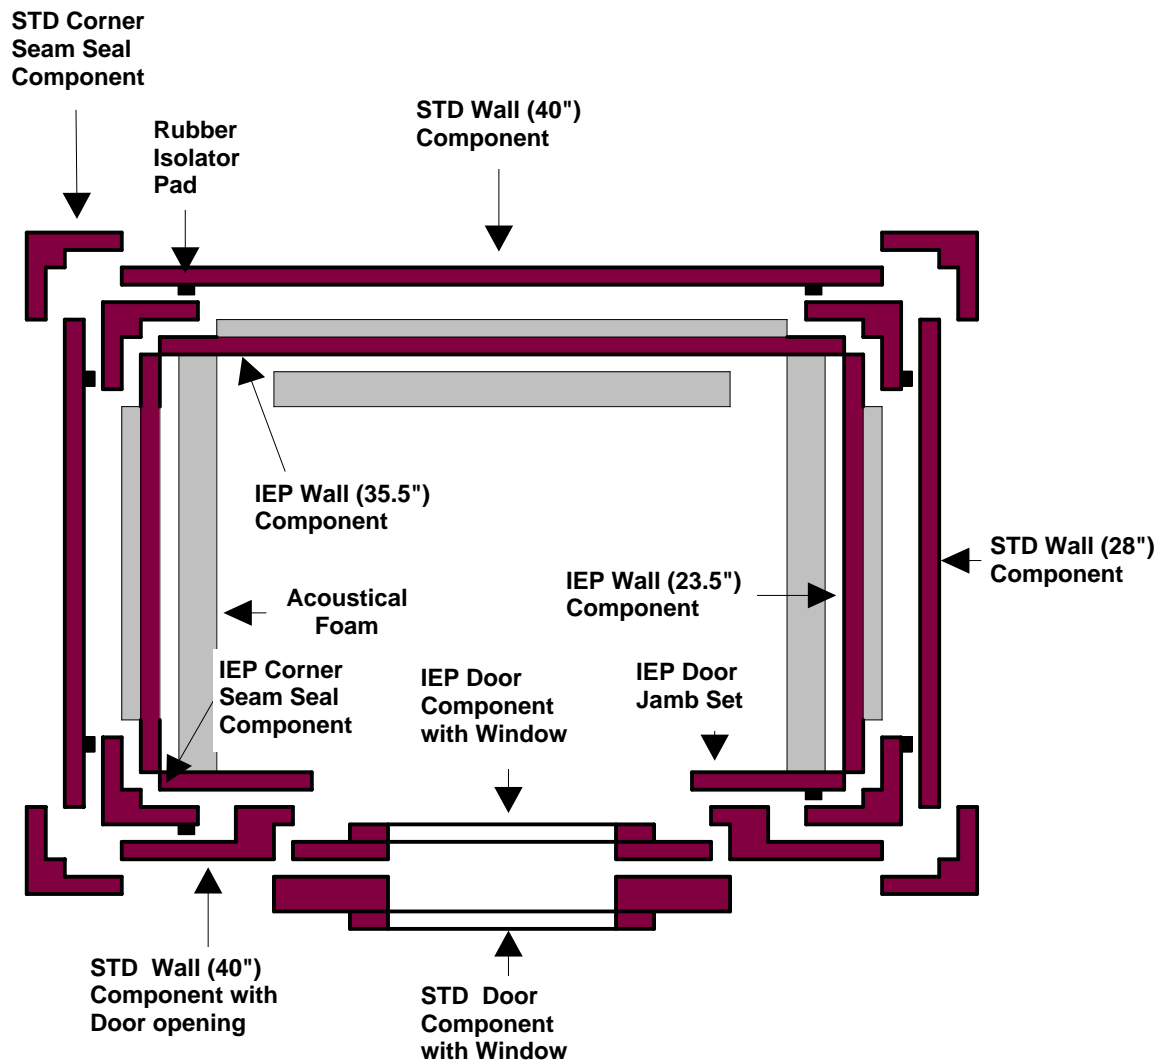

WhisperRoom

MDL 4230ENV (3.5' x 2.5')

(MDL 4230S + IEP 4230)

(TOP DOWN VIEW)

"ENHANCED ISOLATION"