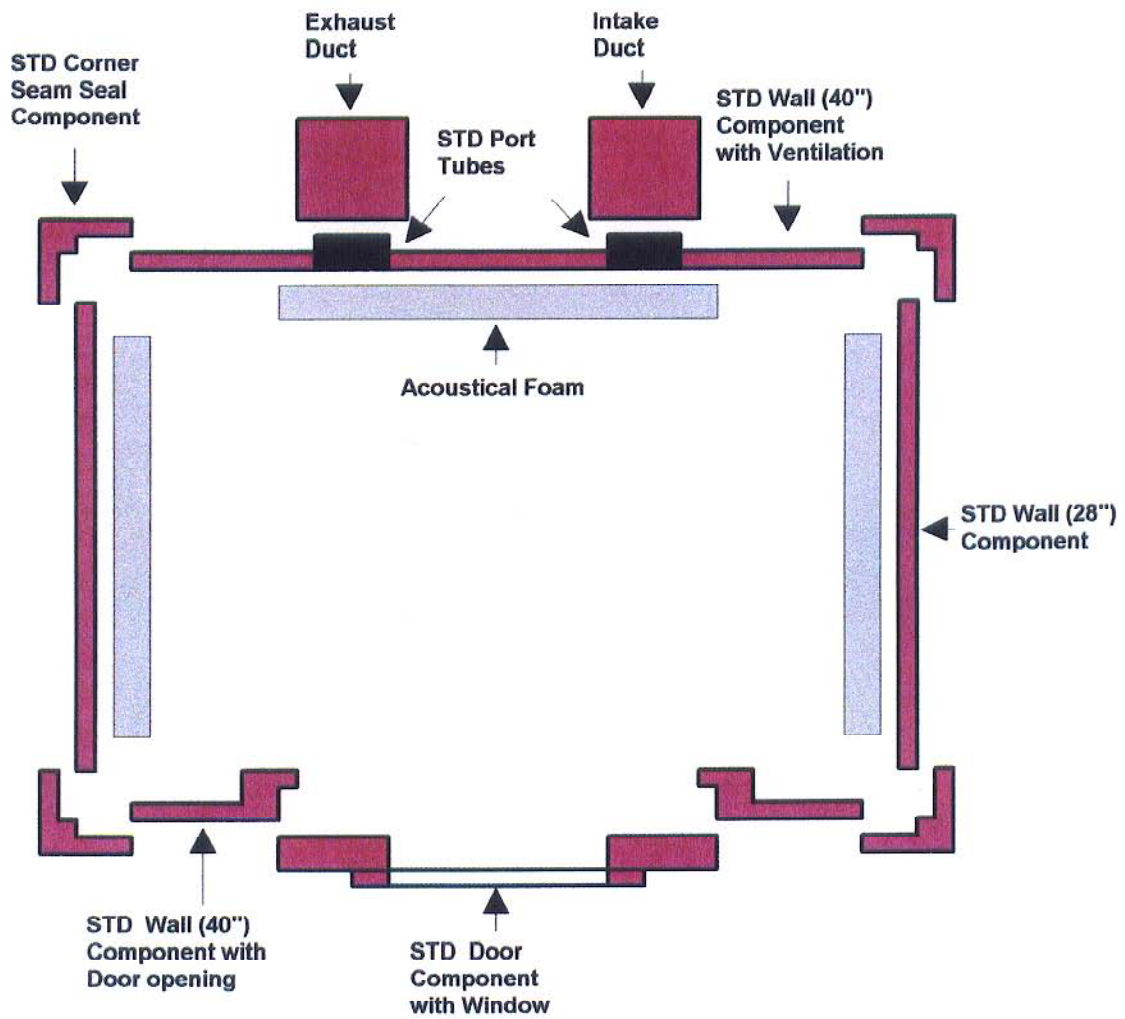

WhisperRoom

MDL 4230S (3.5' x 2.5')

(TOP DOWN VIEW)

"STANDARD ISOLATION"