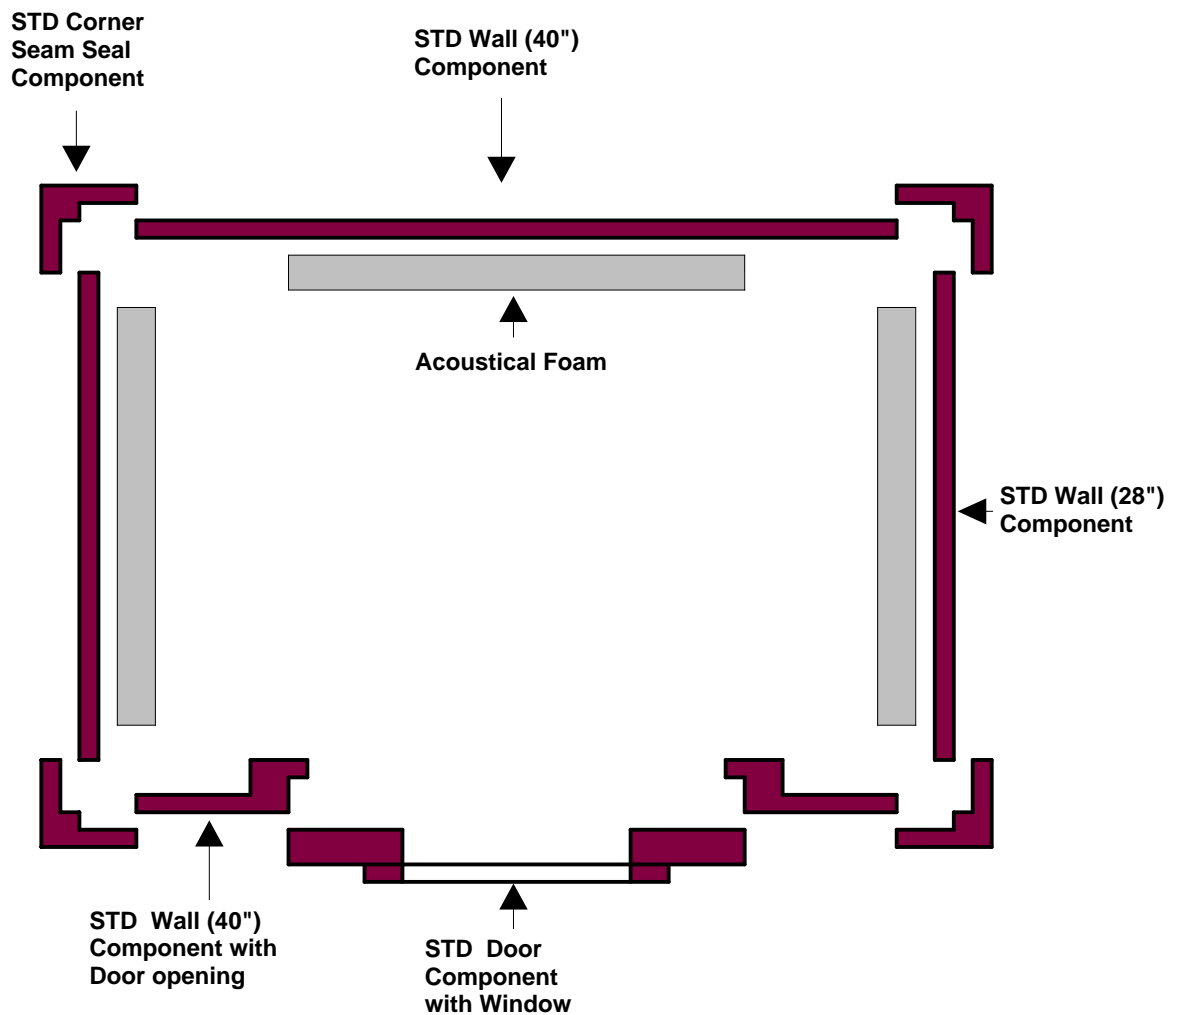

WhisperRoom

MDL 4230SNV (3.5' x 2.5')

(TOP DOWN VIEW)

"STANDARD ISOLATION"