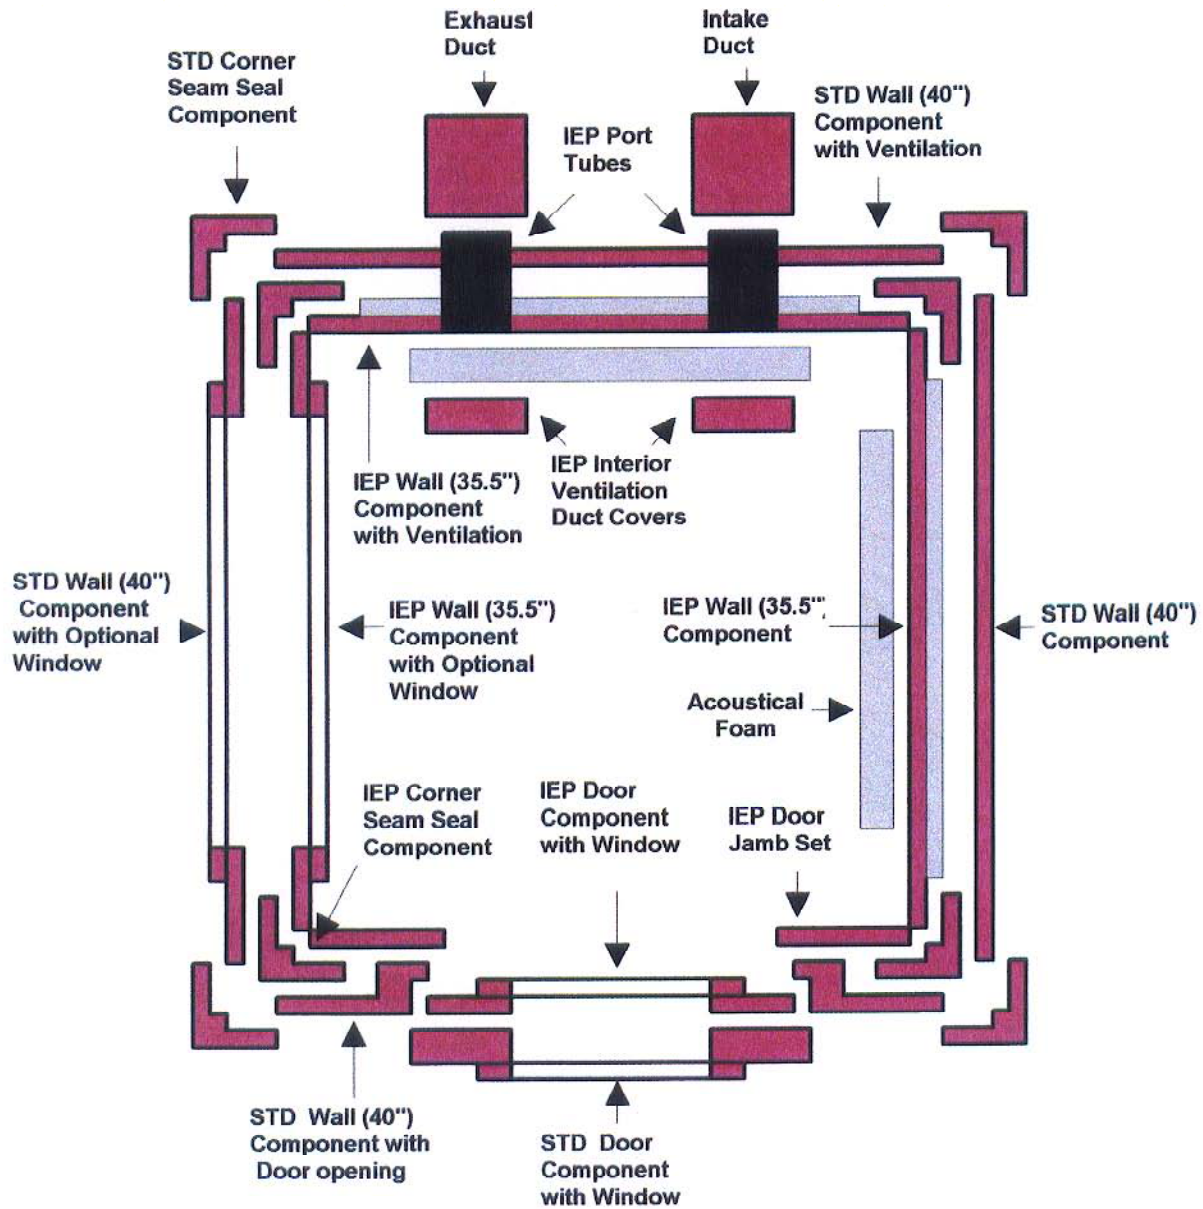

# WhisperRoom

**MDL 4242E (3.5' x 3.5')**

( MDL 4242S + IEP 4242 )

( TOP DOWN VIEW )

**"ENHANCED ISOLATION"**