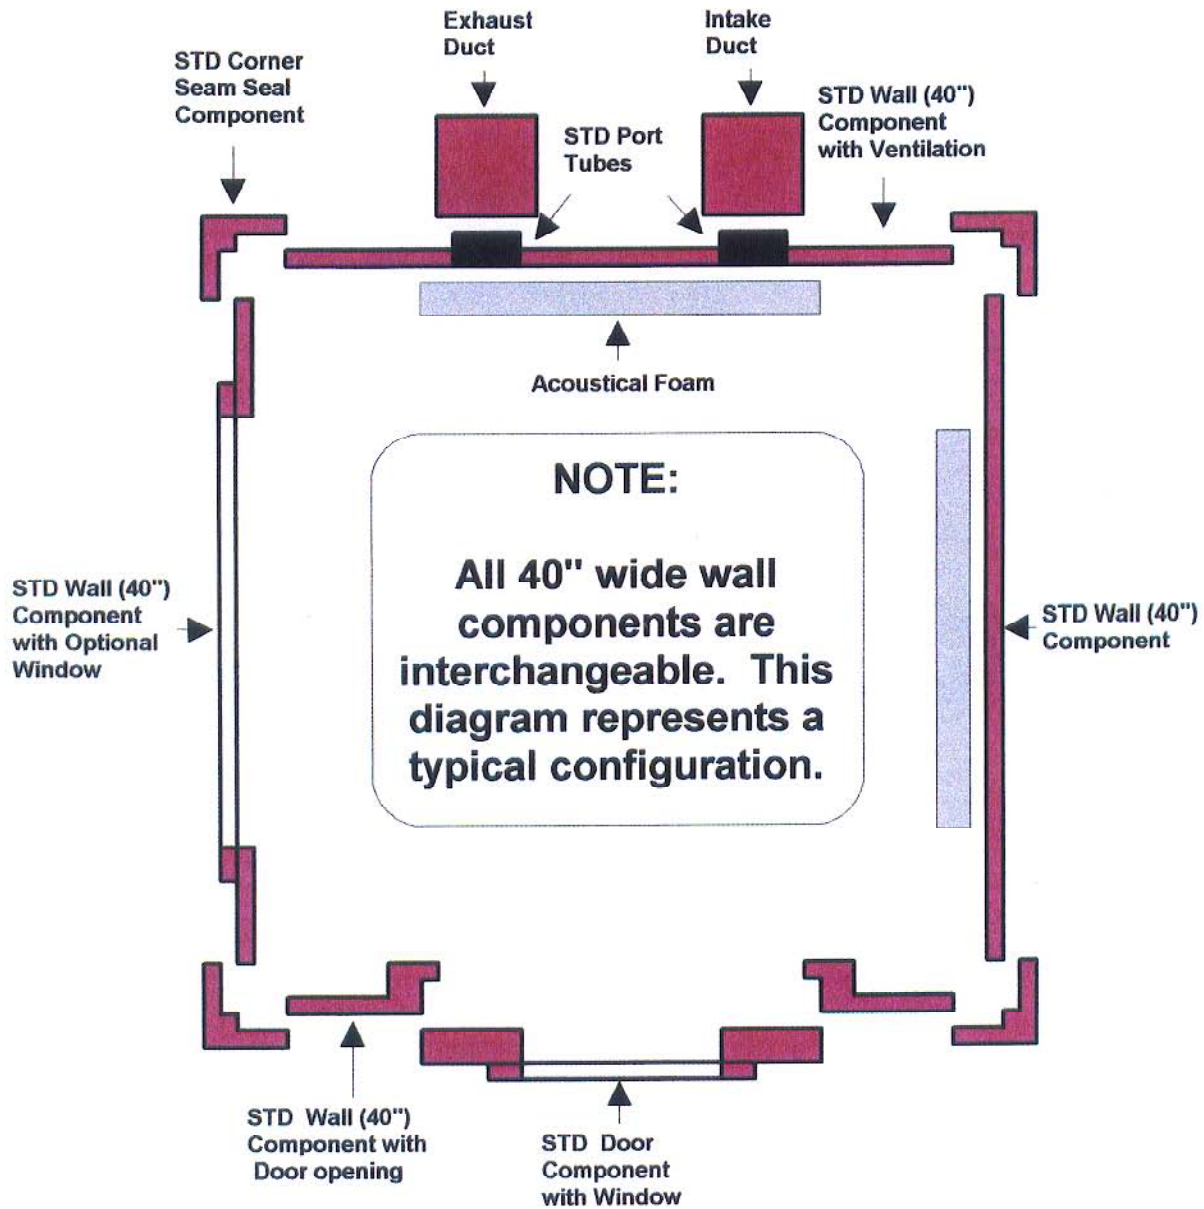

WhisperRoom MDL 4242S (3.5' x 3.5')

(TOP DOWN VIEW)

"STANDARD ISOLATION"