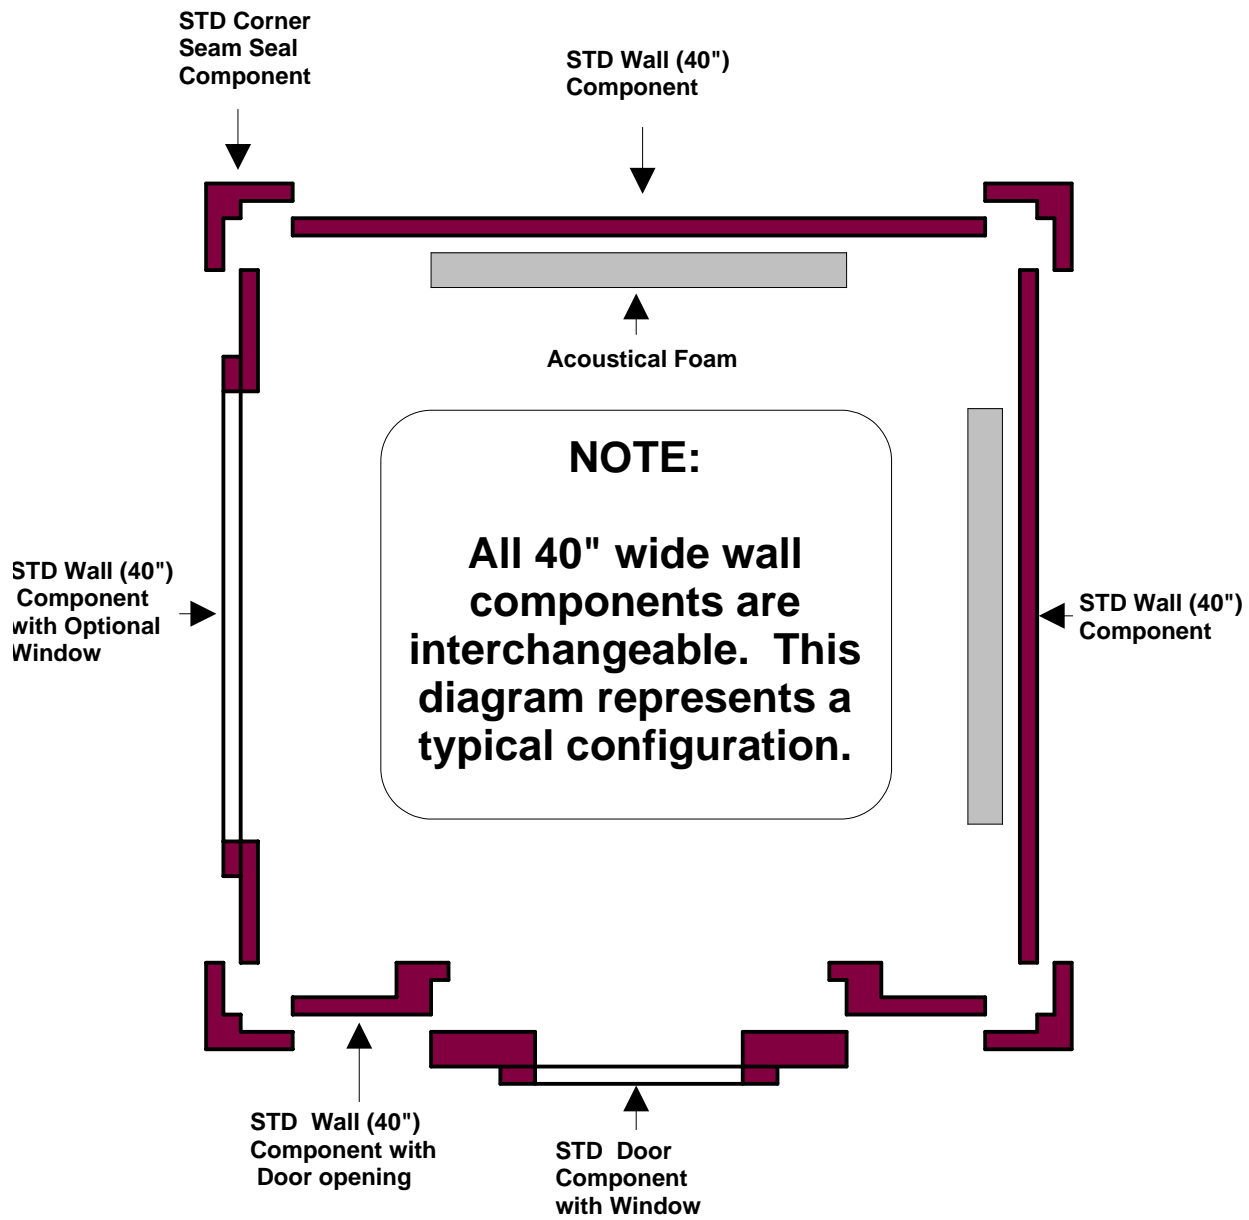

WhisperRoom

MDL 4242SNV (3.5' x 3.5')

(TOP DOWN VIEW)

"STANDARD ISOLATION"