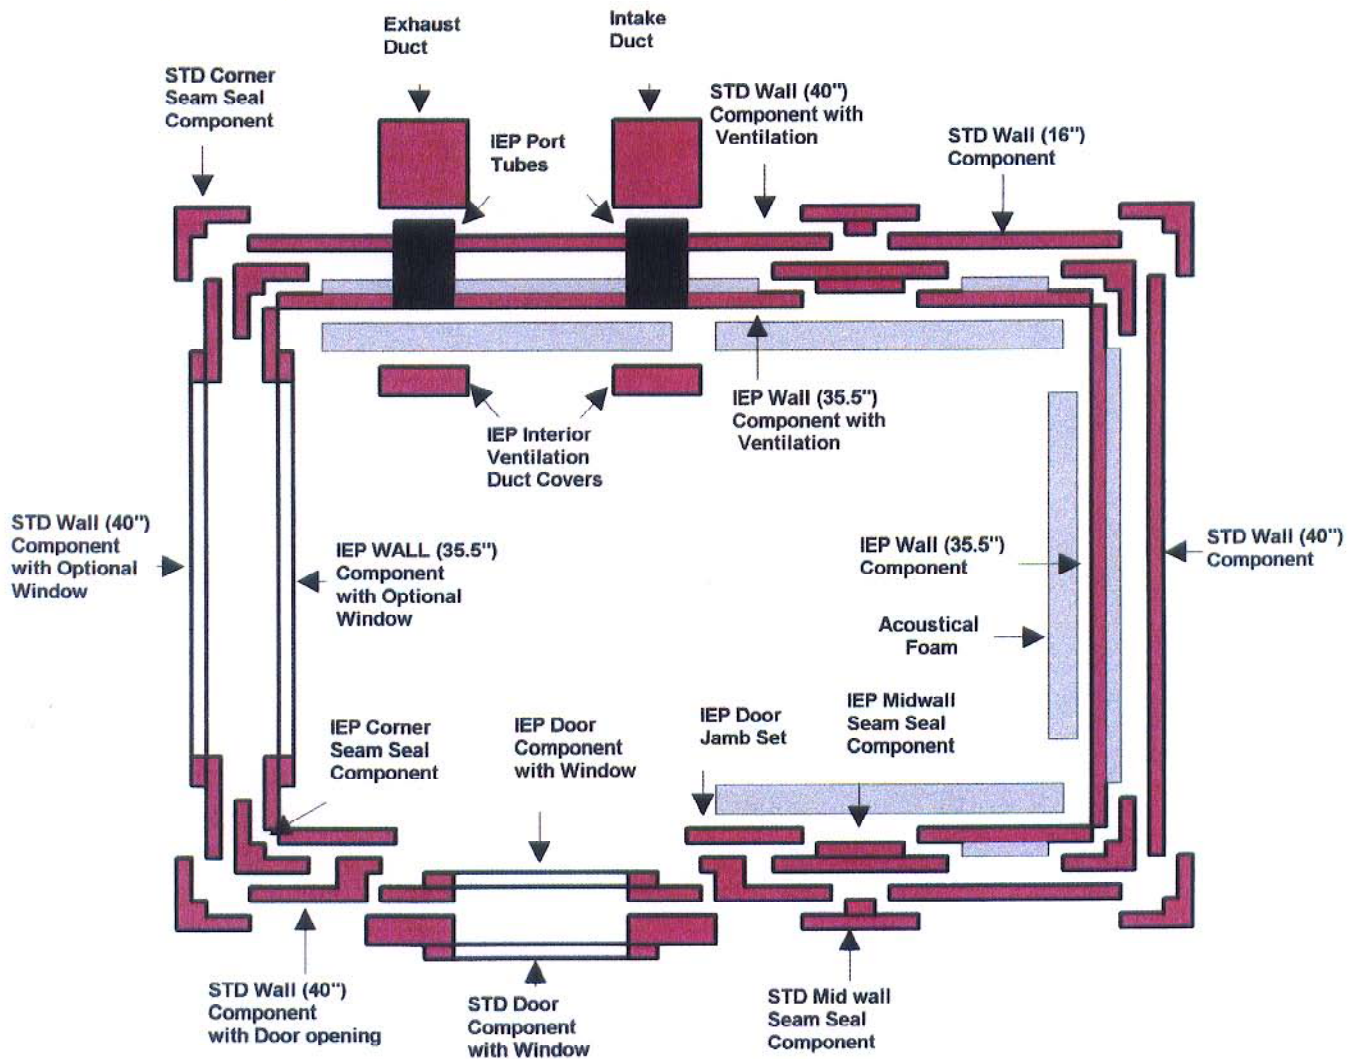

WhisperRoom
MDL 4260E (3.5' x 5')
(MDL 4260S + IEP 4260)
(TOP DOWN VIEW)

"ENHANCED ISOLATION"