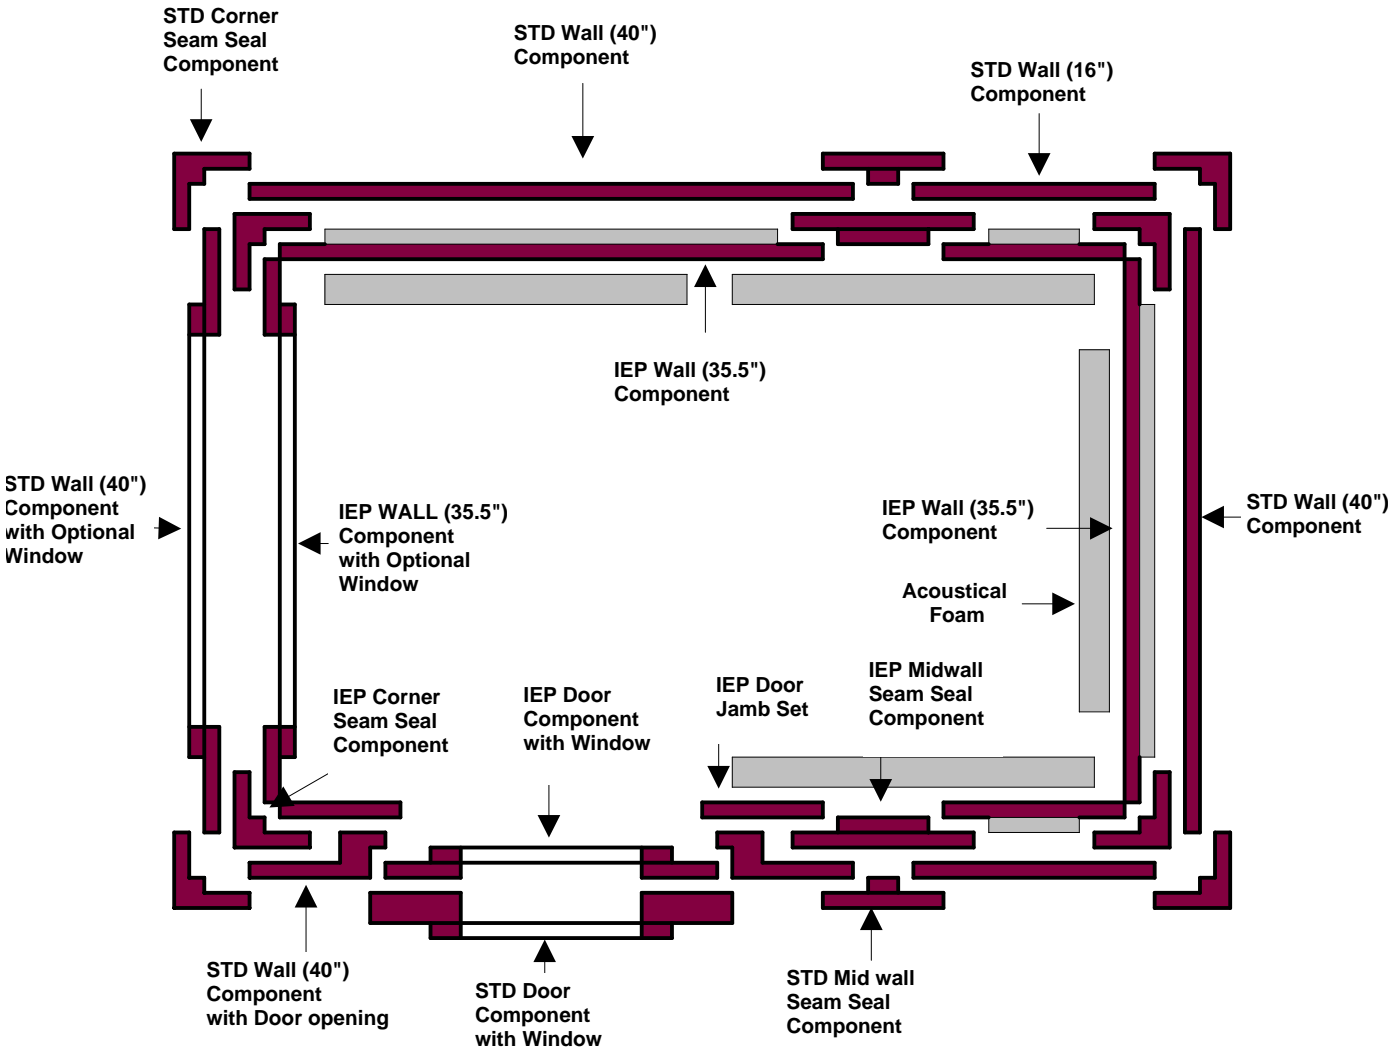

WhisperRoom

MDL 4260ENV (3.5' x 5')

(MDL 4260SNV + IEP 4260)

(TOP DOWN VIEW)

"ENHANCED ISOLATION"