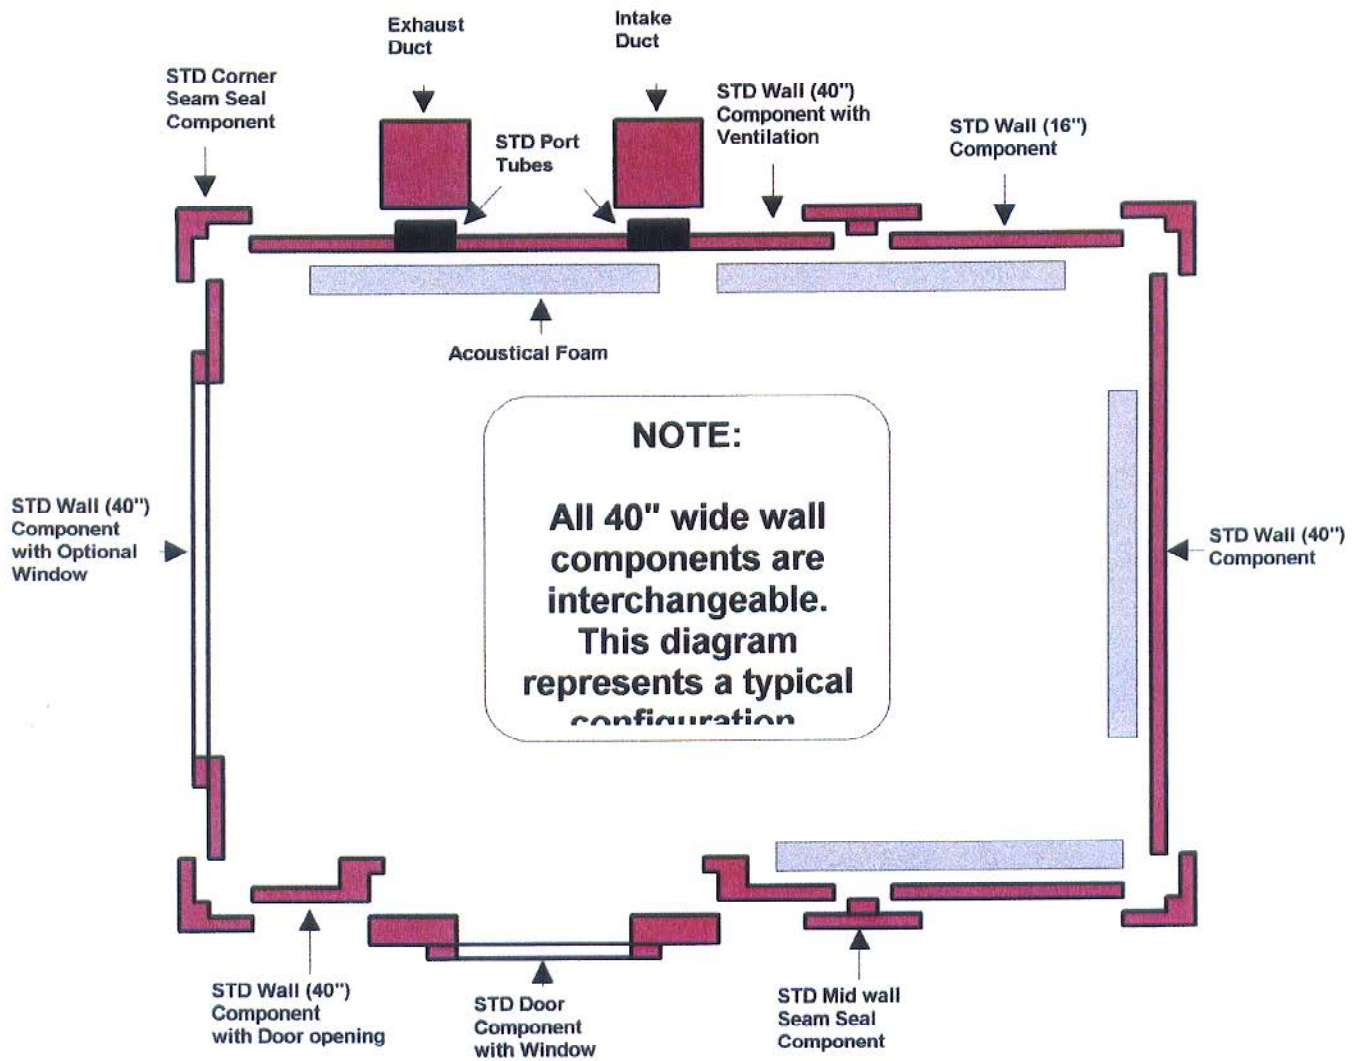

WhisperRoom MDL 4260S (3.5' x 5')

(TOP DOWN VIEW)

"STANDARD ISOLATION"