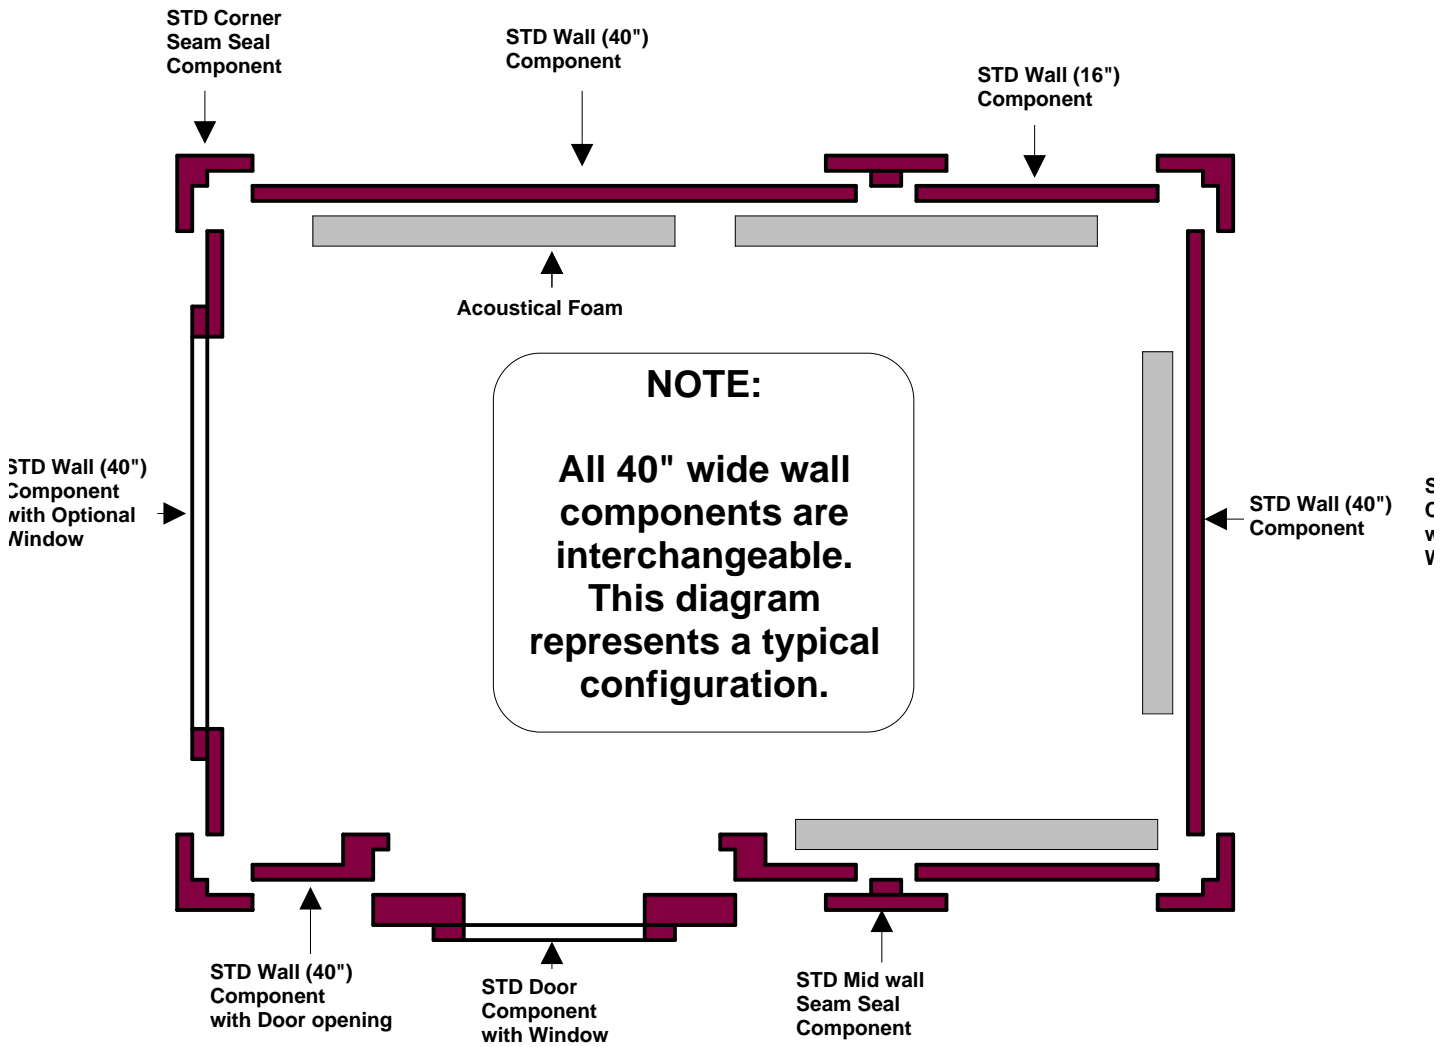

# WhisperRoom MDL 4260SNV (3.5' x 5')

( TOP DOWN VIEW )

"STANDARD ISOLATION"