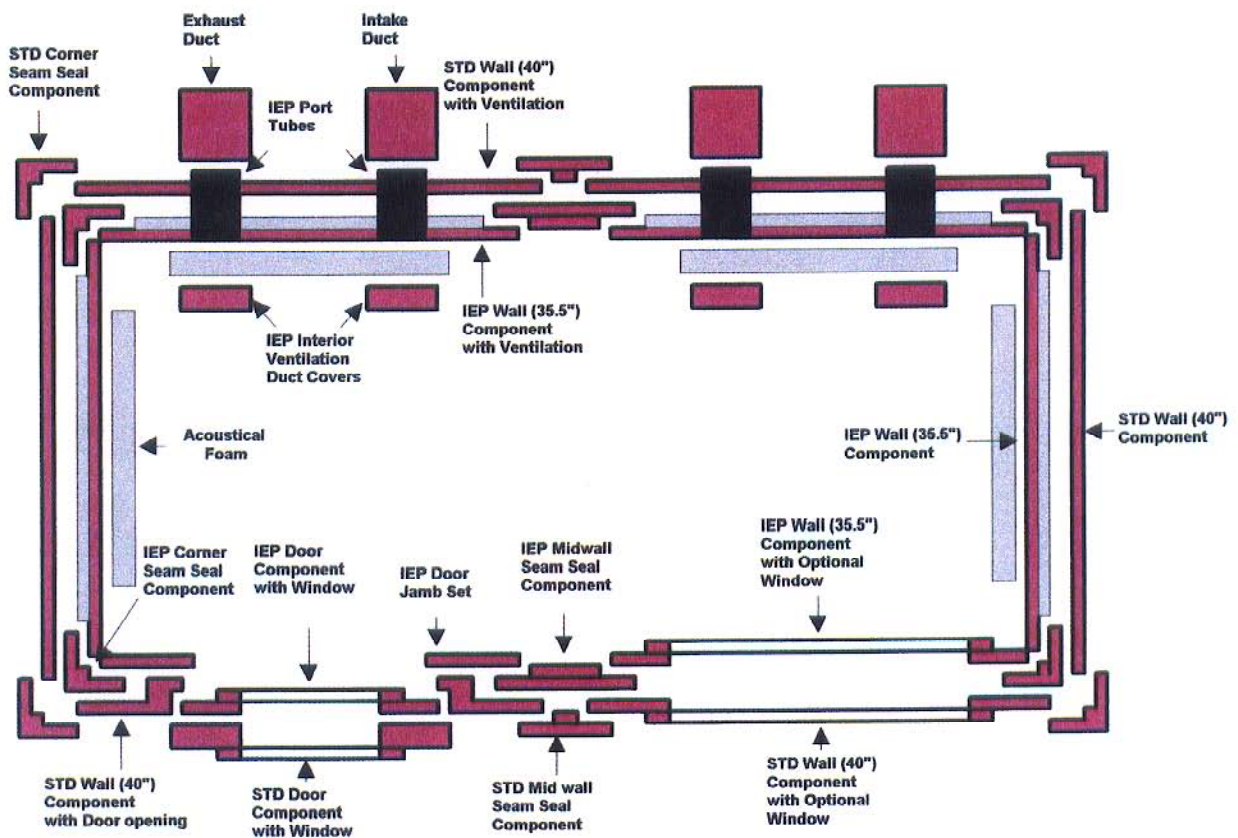

WhisperRoom
MDL 4284E (3.5' x 7')
 (MDL 4284S + IEP 4284)
 (TOP DOWN VIEW)

"ENHANCED ISOLATION"