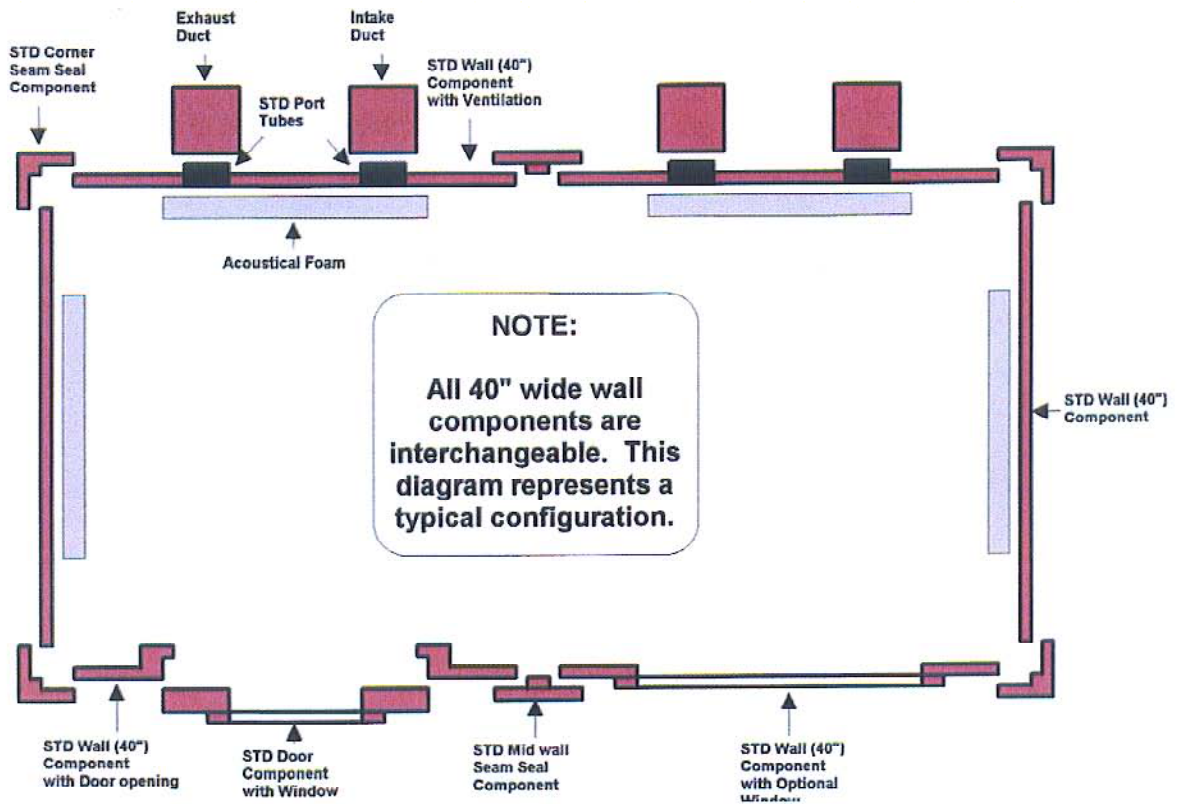

WhisperRoom
MDL 4284S (3.5' x 7')

(TOP DOWN VIEW)

"STANDARD ISOLATION"