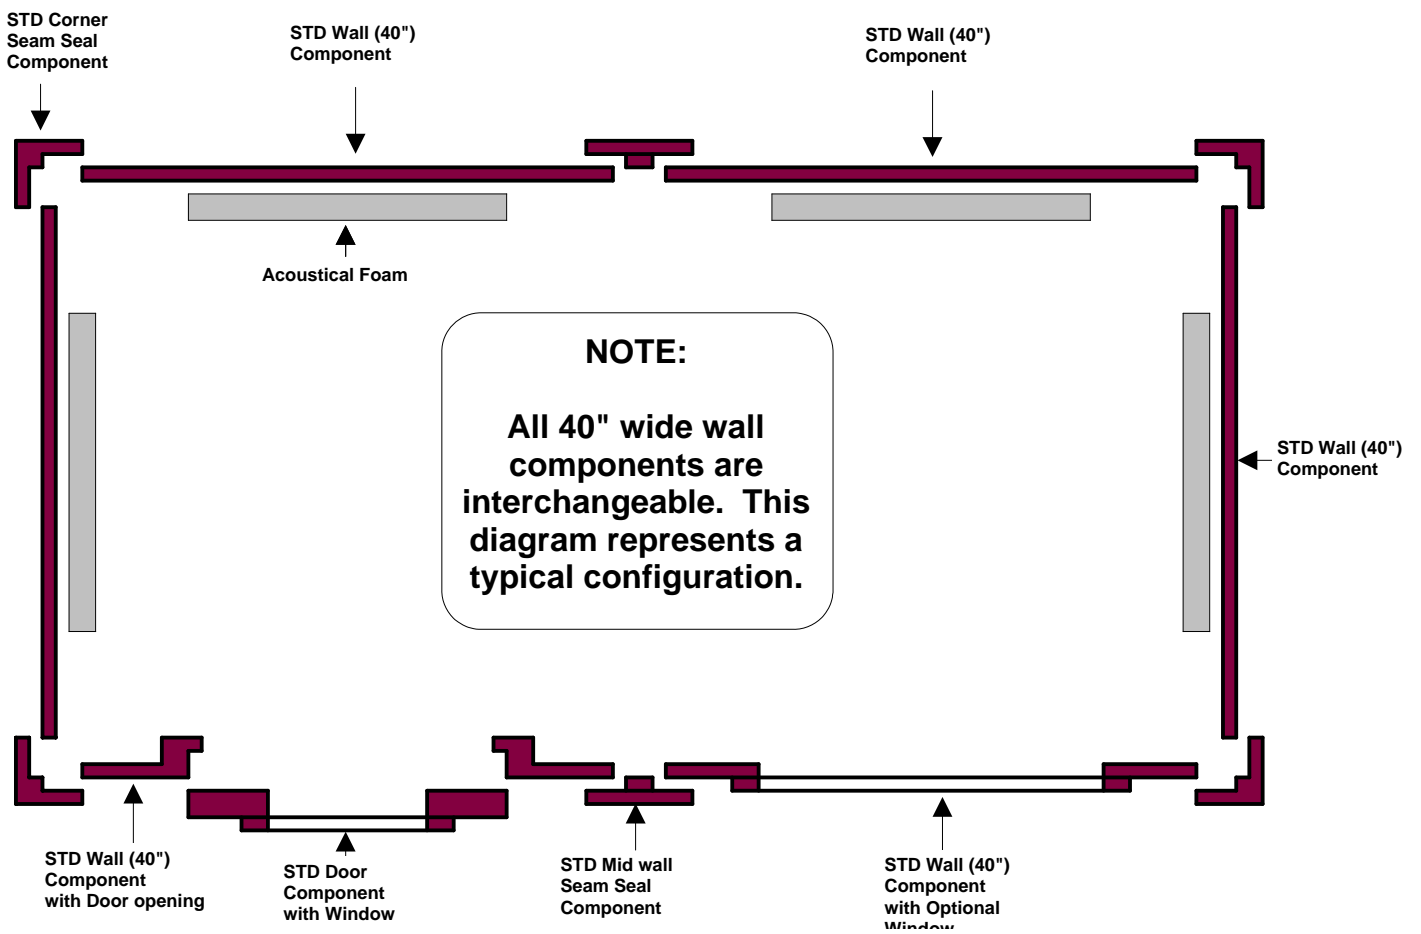

WhisperRoom
MDL 4284SNV (3.5' x 7')

(TOP DOWN VIEW)

"STANDARD ISOLATION"