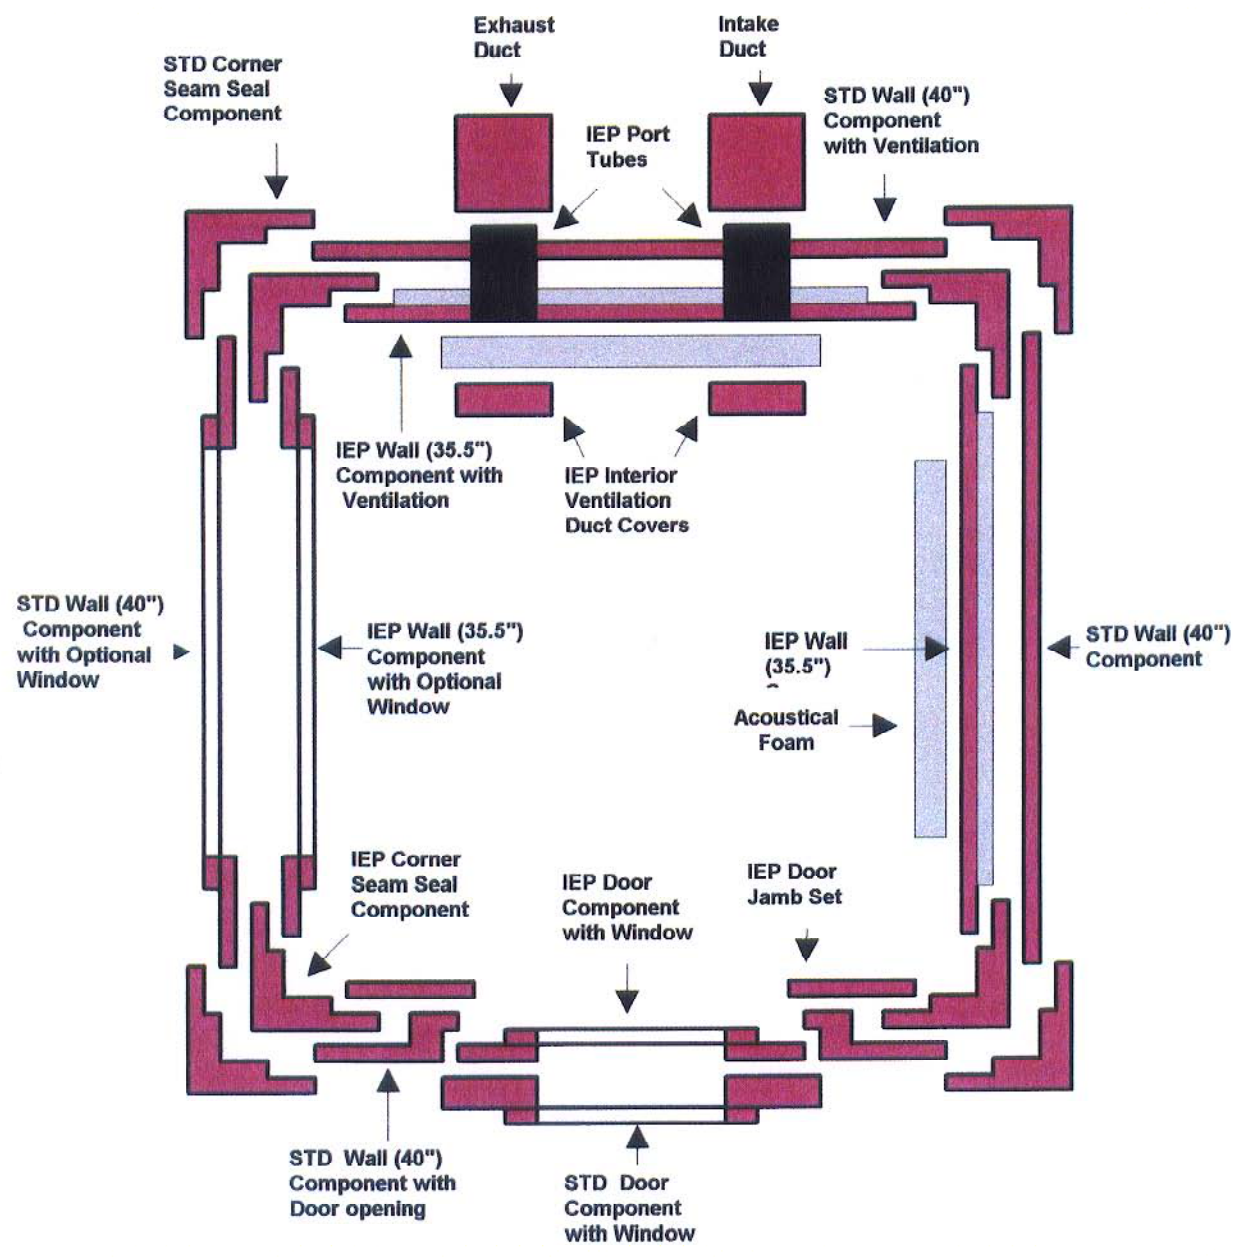

**WhisperRoom**  
**MDL 4848E (4' x 4')**  
( MDL 4848S + IEP 4848 )  
( TOP DOWN VIEW )

**"ENHANCED ISOLATION"**