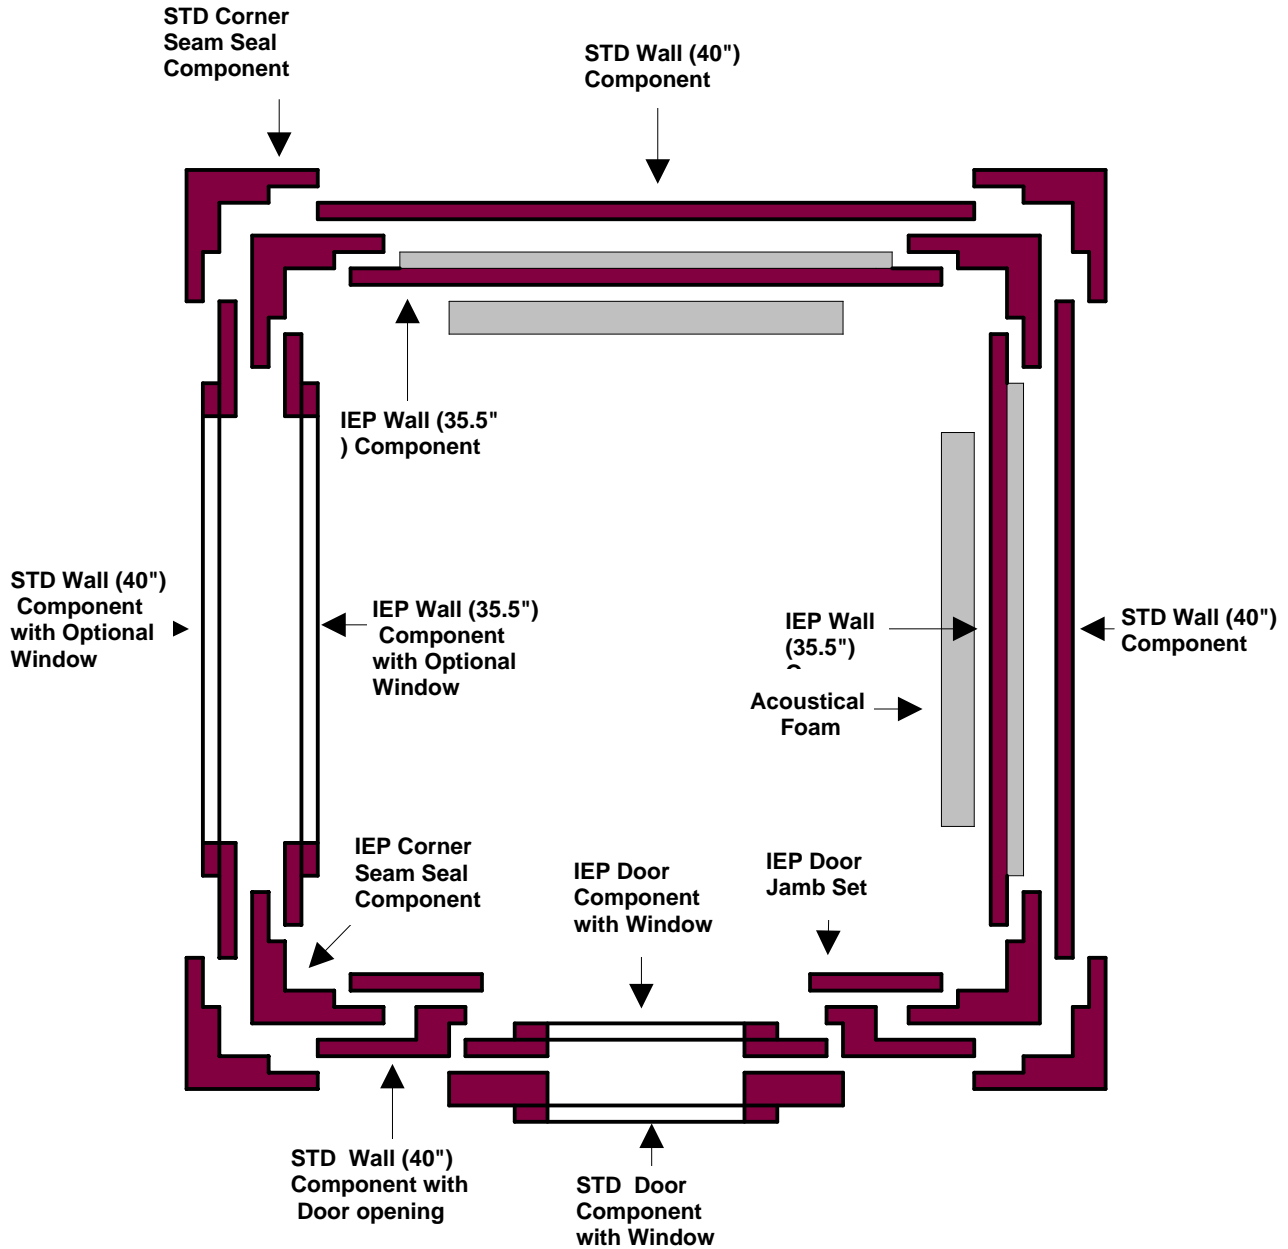

WhisperRoom

MDL 4848ENV (4' x 4')

(MDL 4848SNV + IEP 4848)

(TOP DOWN VIEW)

"ENHANCED ISOLATION"