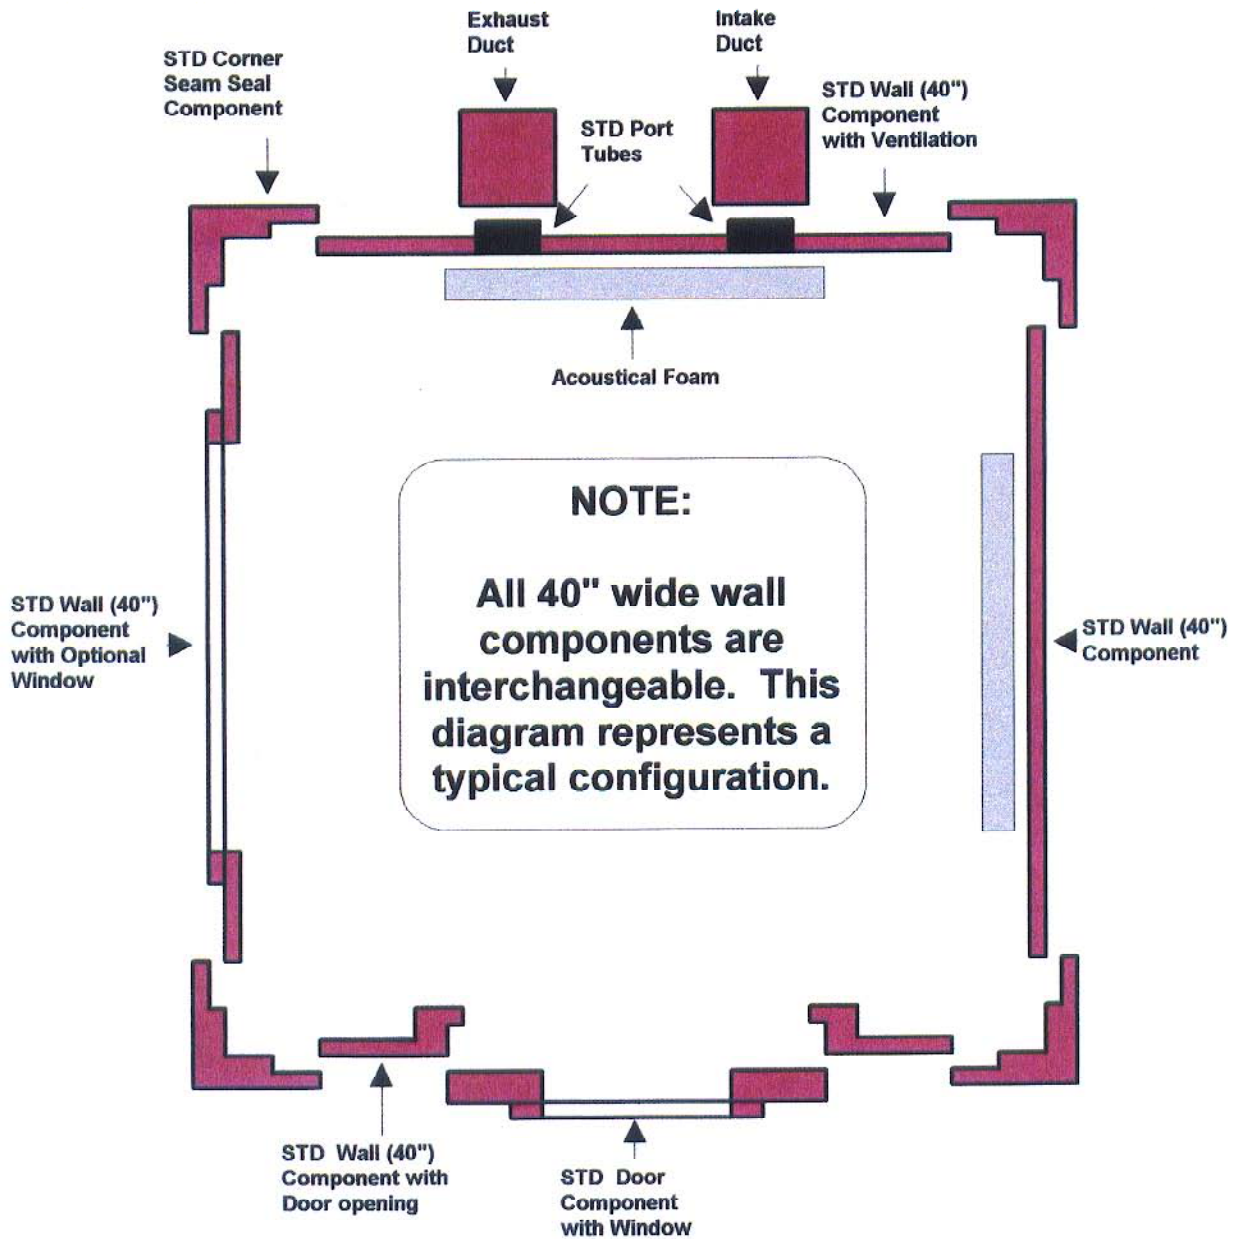

WhisperRoom MDL 4848S (4' x 4')

(TOP DOWN VIEW)

"STANDARD ISOLATION"