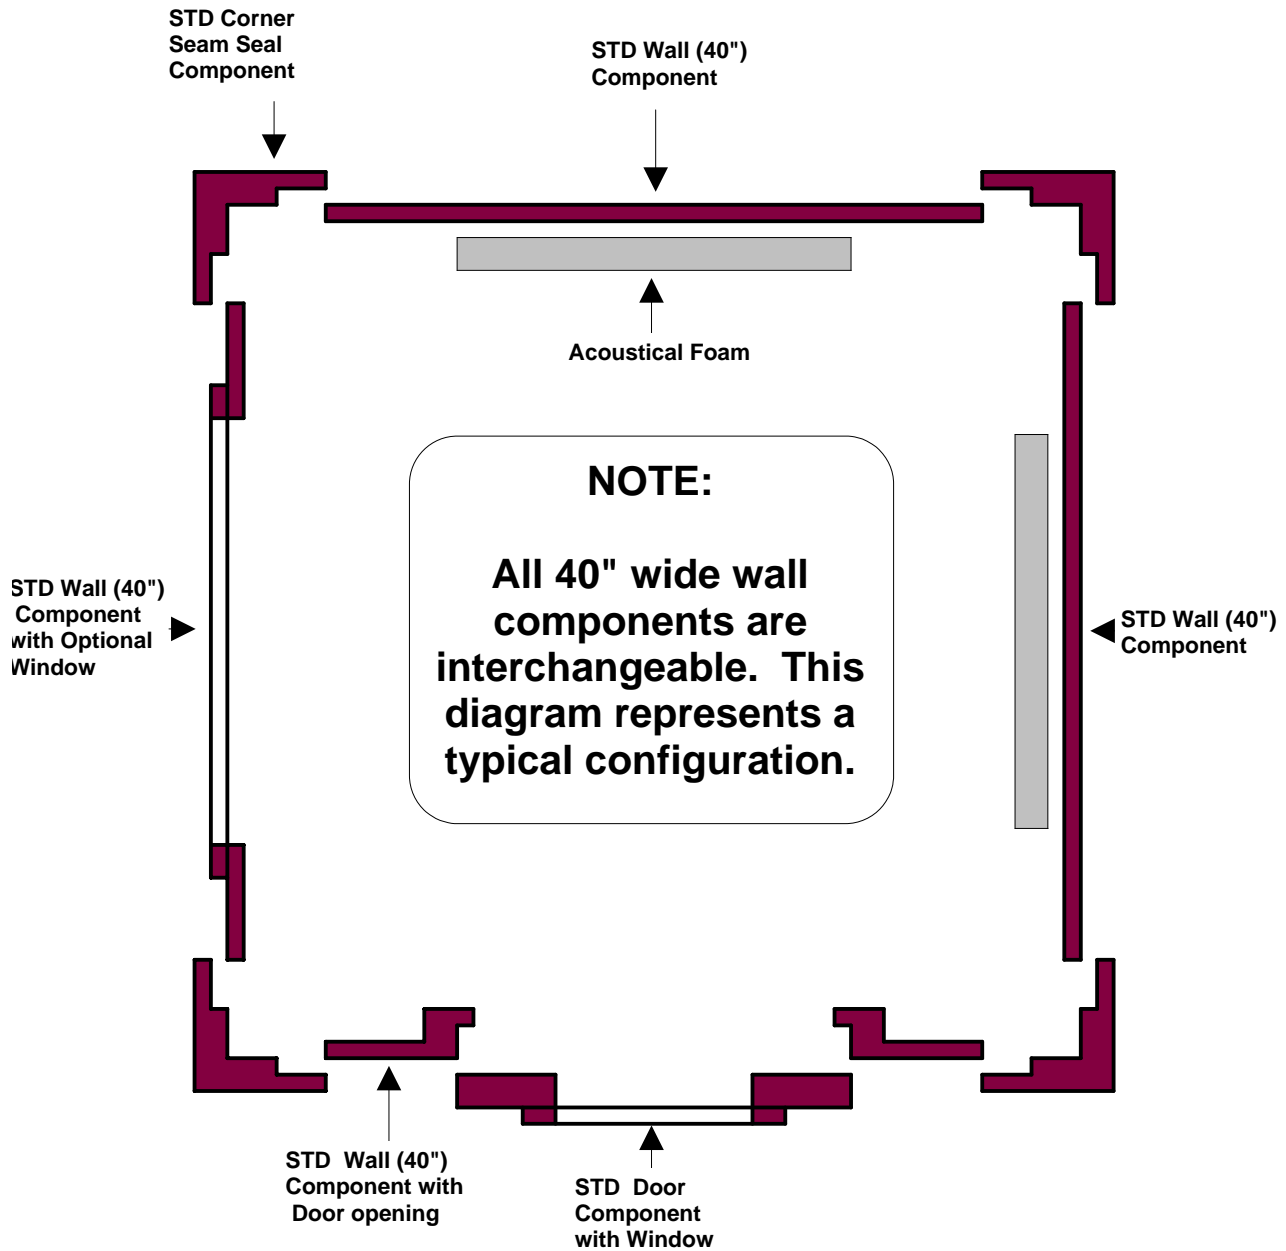

WhisperRoom

MDL 4848SNV (4' x 4')

(TOP DOWN VIEW)

"STANDARD ISOLATION"