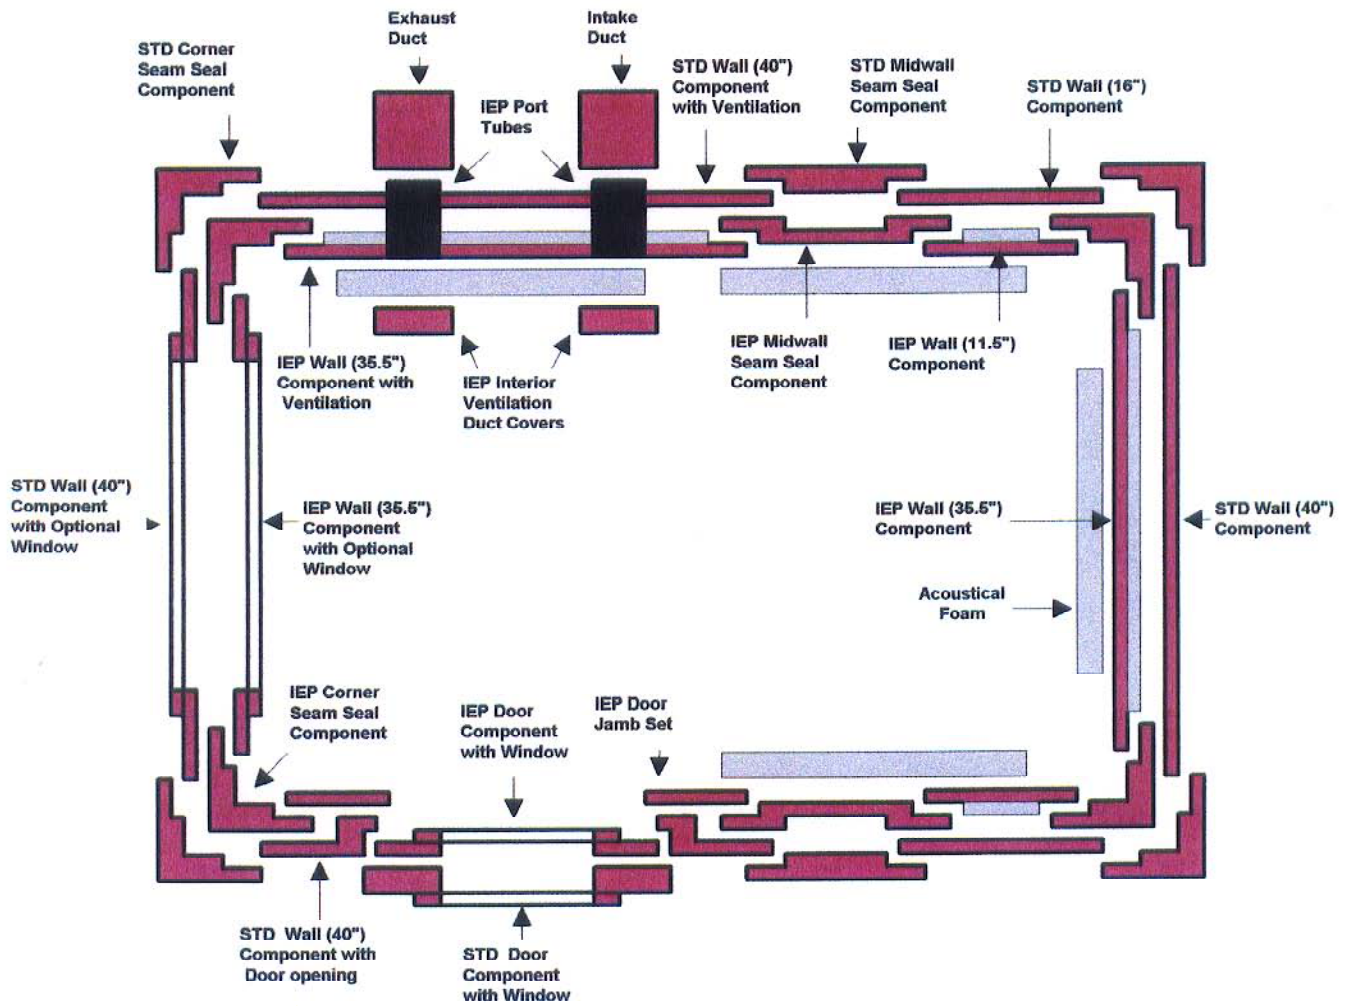

WhisperRoom
MDL 4872E (4' x 6')
(MDL 4872S + IEP 4872)
(TOP DOWN VIEW)

"ENHANCED ISOLATION"