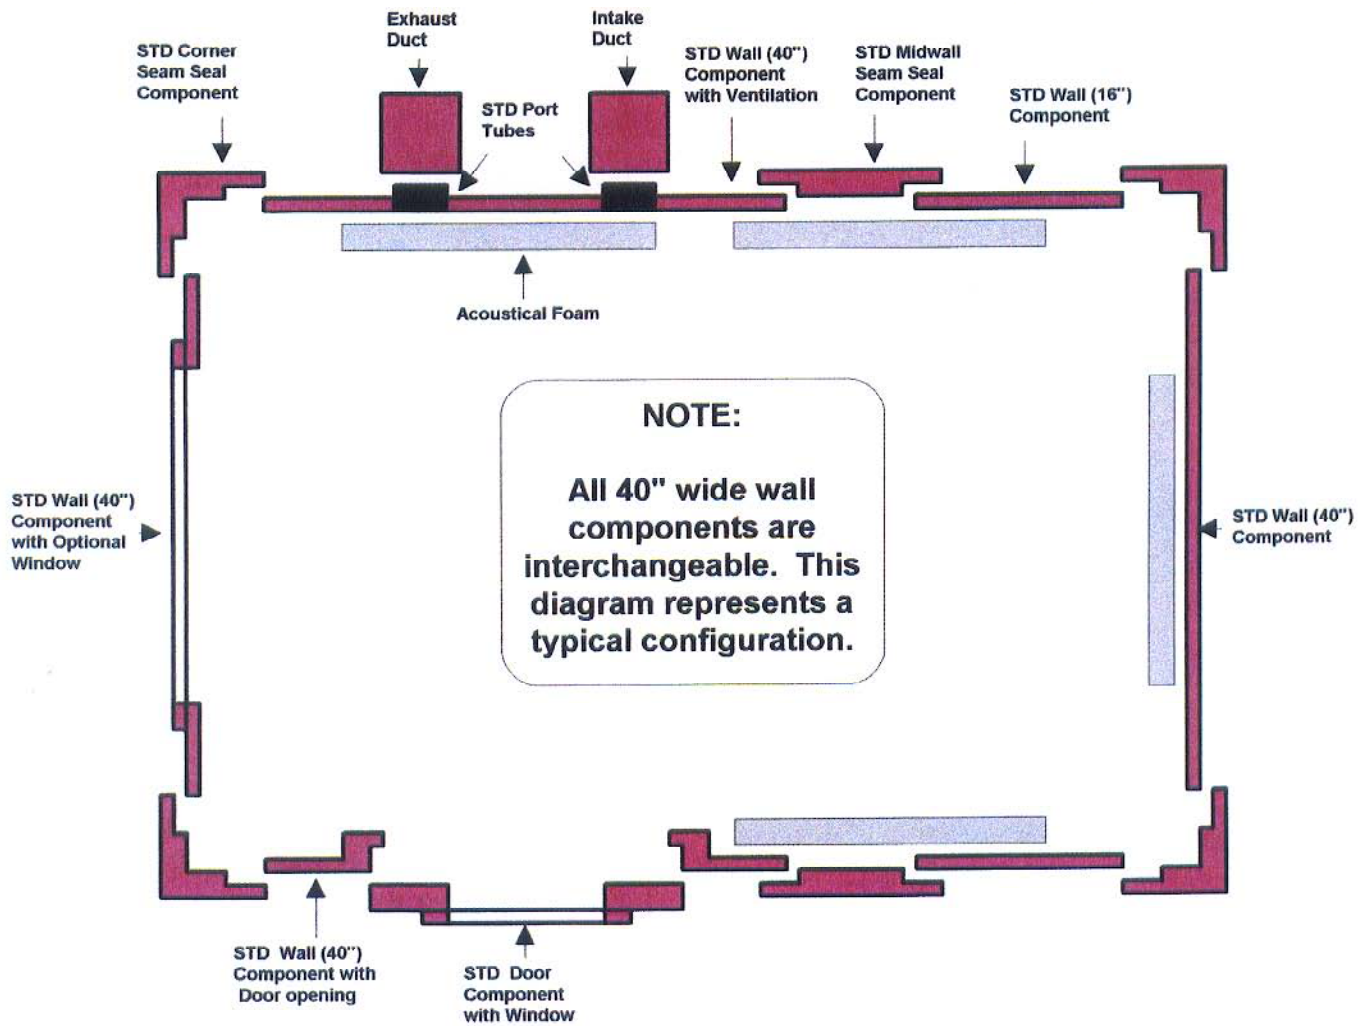

**WhisperRoom**  
**MDL 4872S (4' x 6')**

**( TOP DOWN VIEW )**

**"STANDARD ISOLATION"**