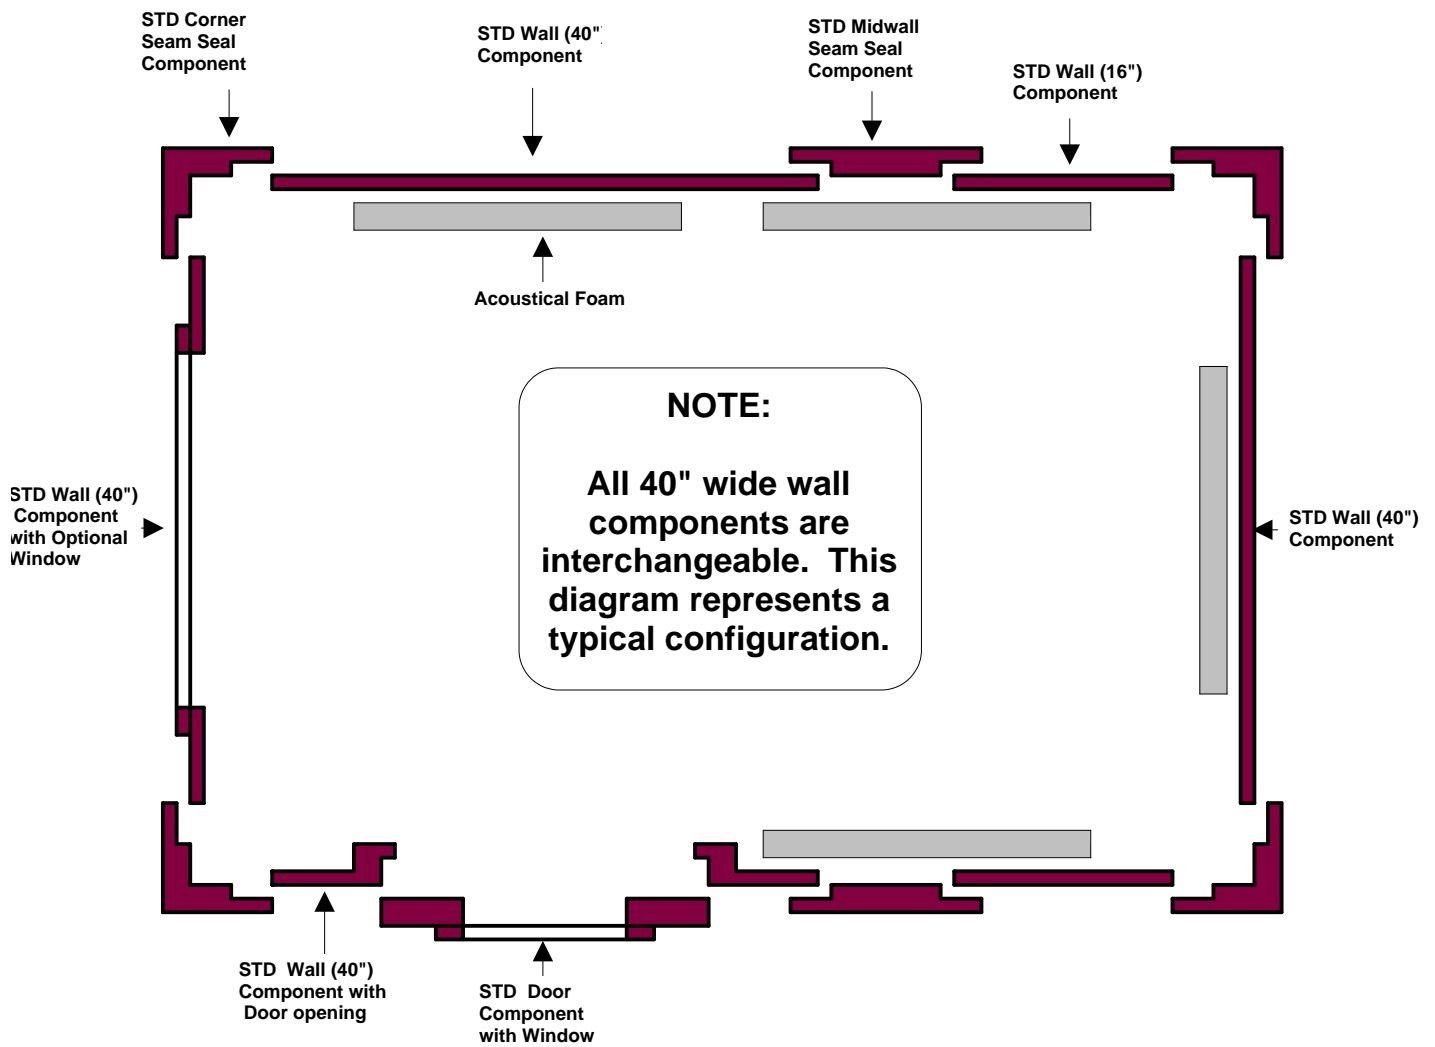

WhisperRoom MDL 4872SNV

(TOP DOWN VIEW)

"STANDARD ISOLATION"