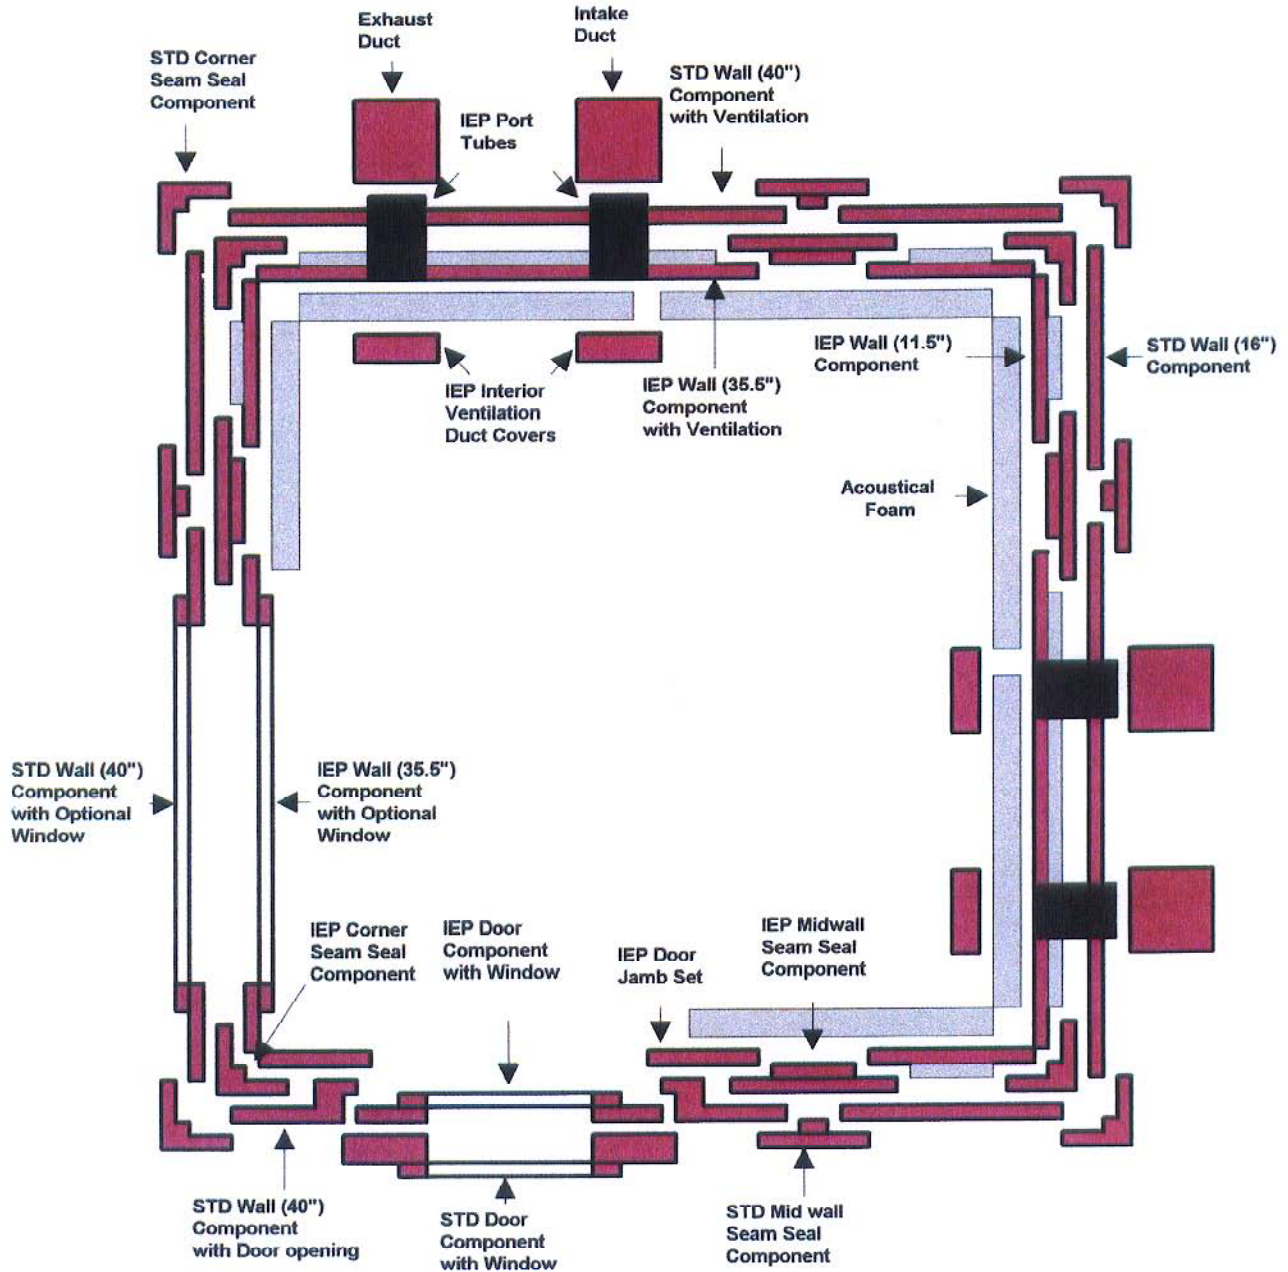

WhisperRoom
MDL 6060E (5' x 5')
(MDL 6060S + IEP 6060)
(TOP DOWN VIEW)

"ENHANCED ISOLATION"