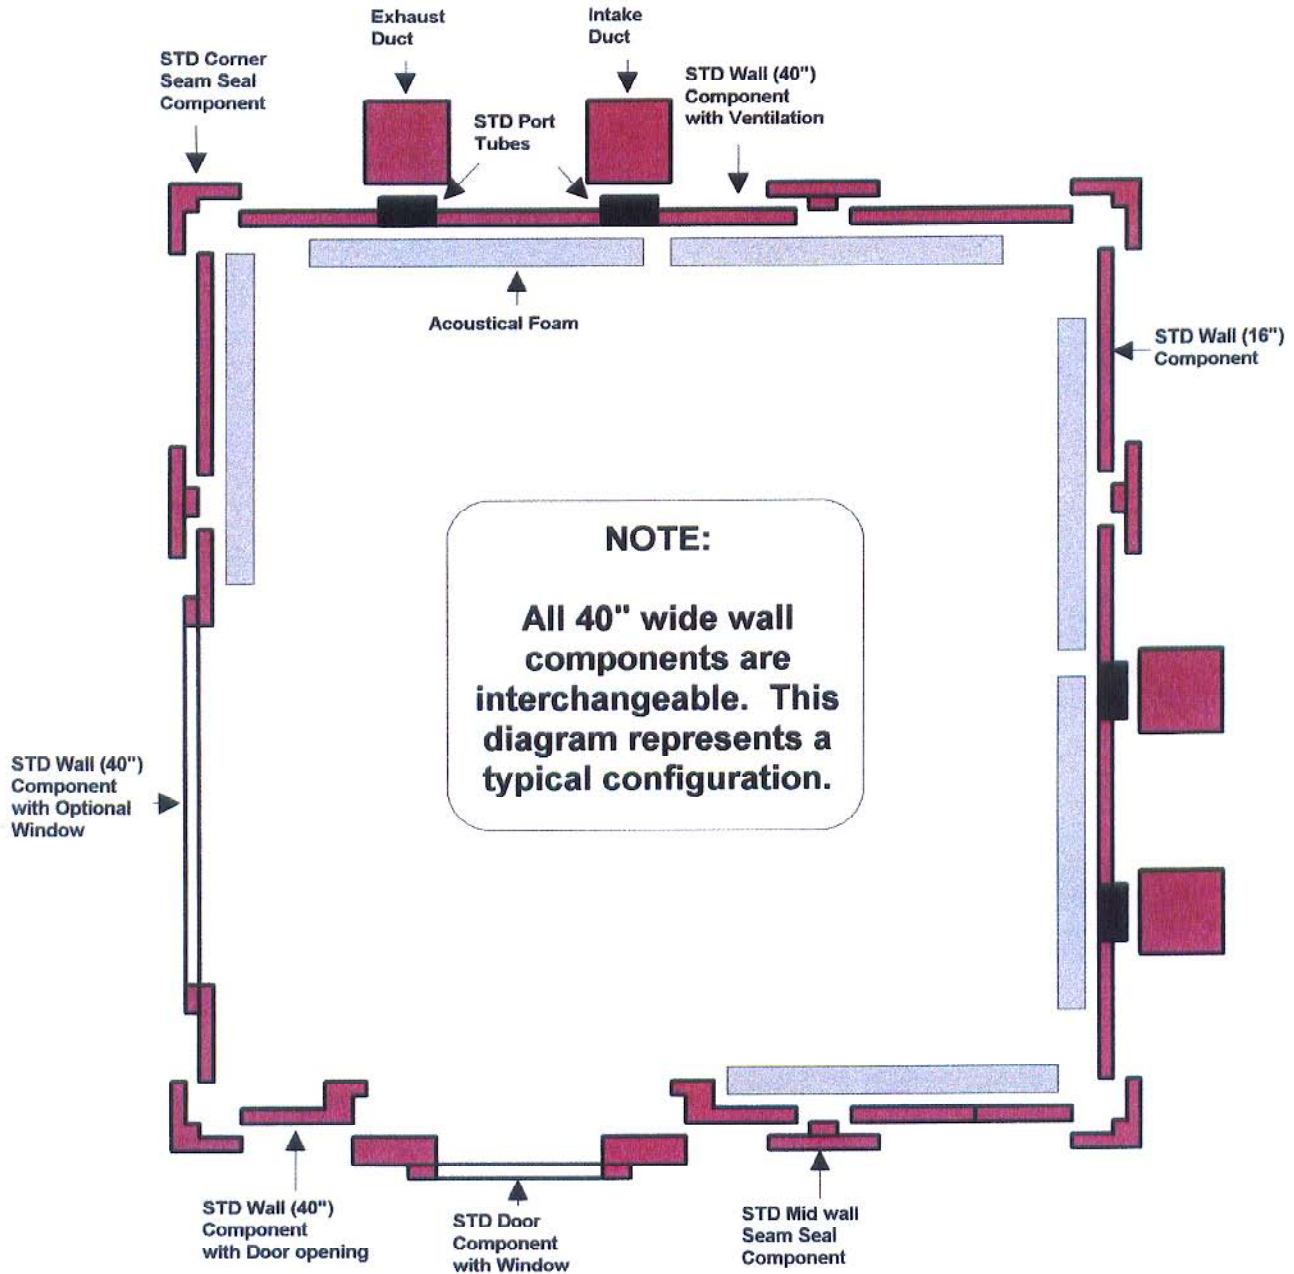

WhisperRoom MDL 6060S (5' x 5')

(TOP DOWN VIEW)

"STANDARD ISOLATION"