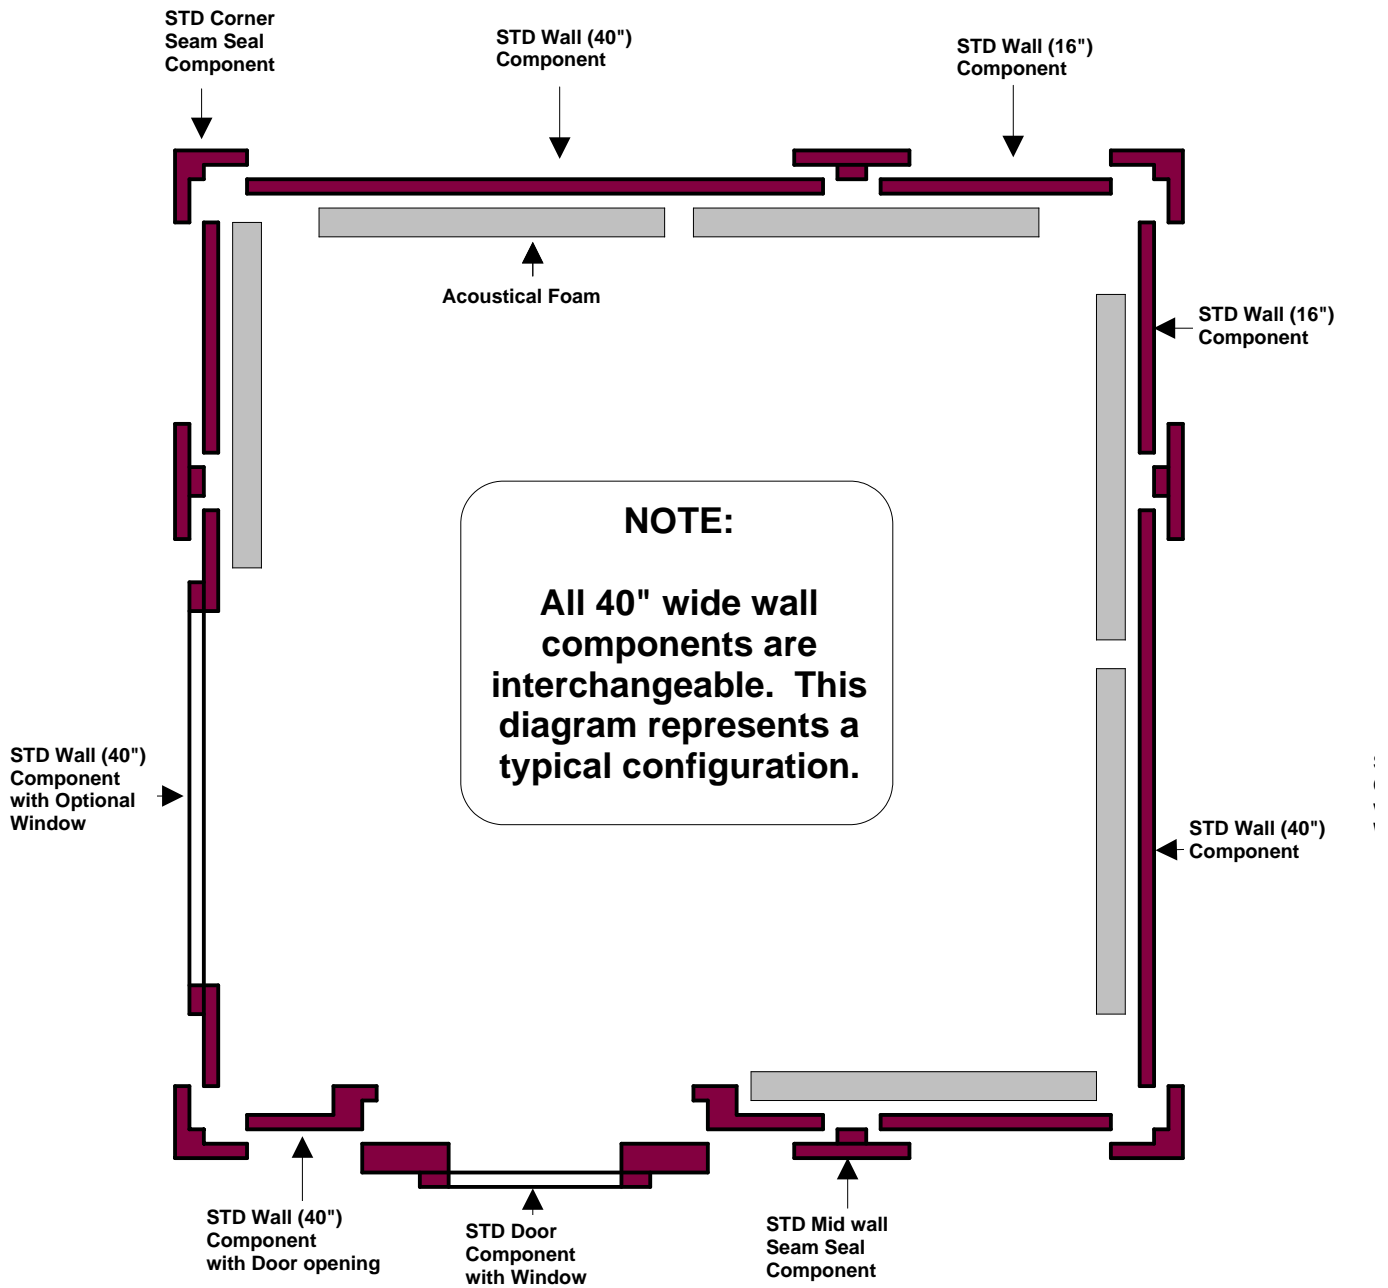

WhisperRoom

MDL 6060SNV (5' x 5')

(TOP DOWN VIEW)

"STANDARD ISOLATION"