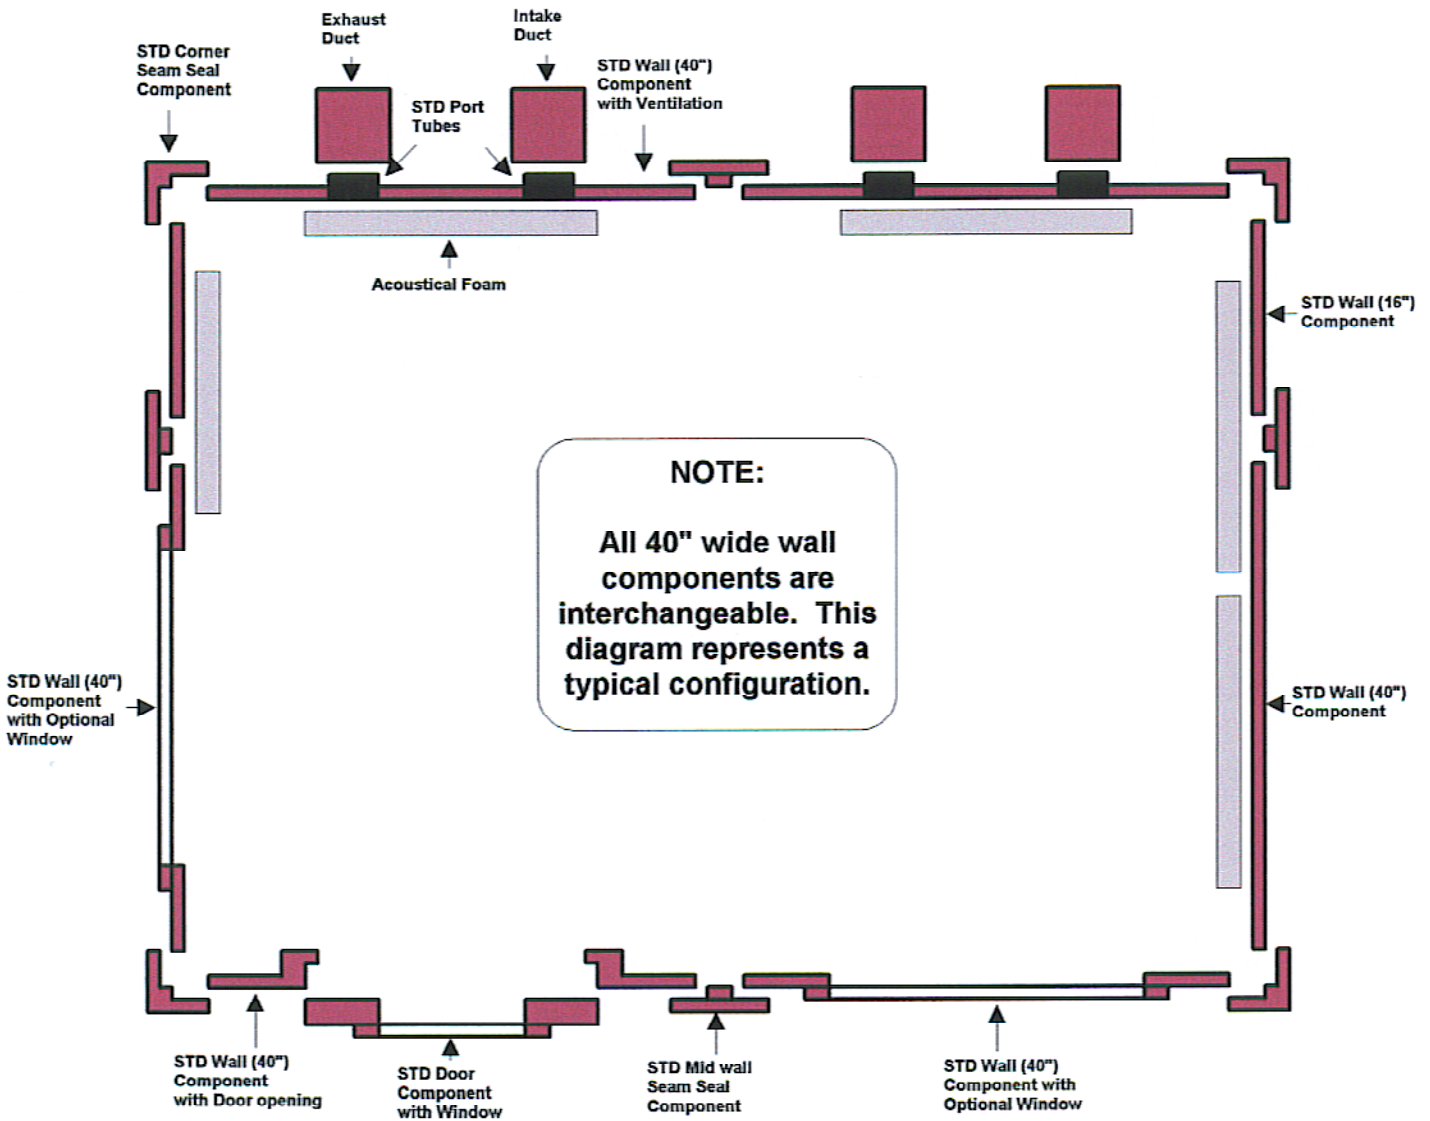

WhisperRoom
MDL 6084S (5' x 7')

(TOP DOWN VIEW)

"STANDARD ISOLATION"