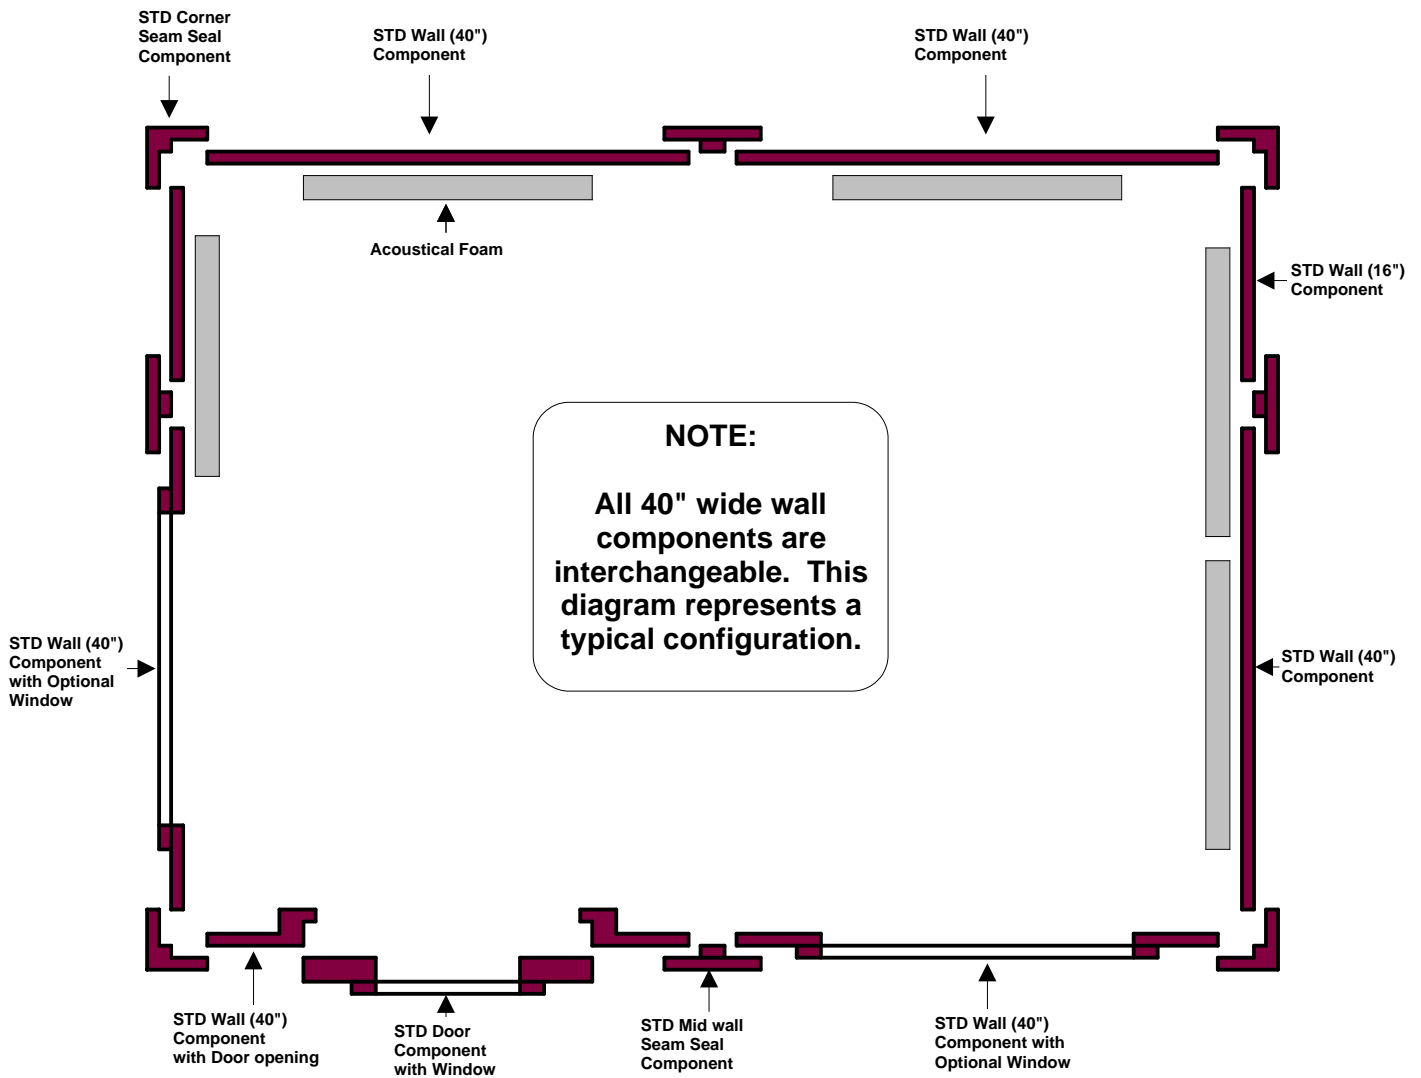

WhisperRoom MDL 6084SNV (5' x 7')

(TOP DOWN VIEW)

"STANDARD ISOLATION"