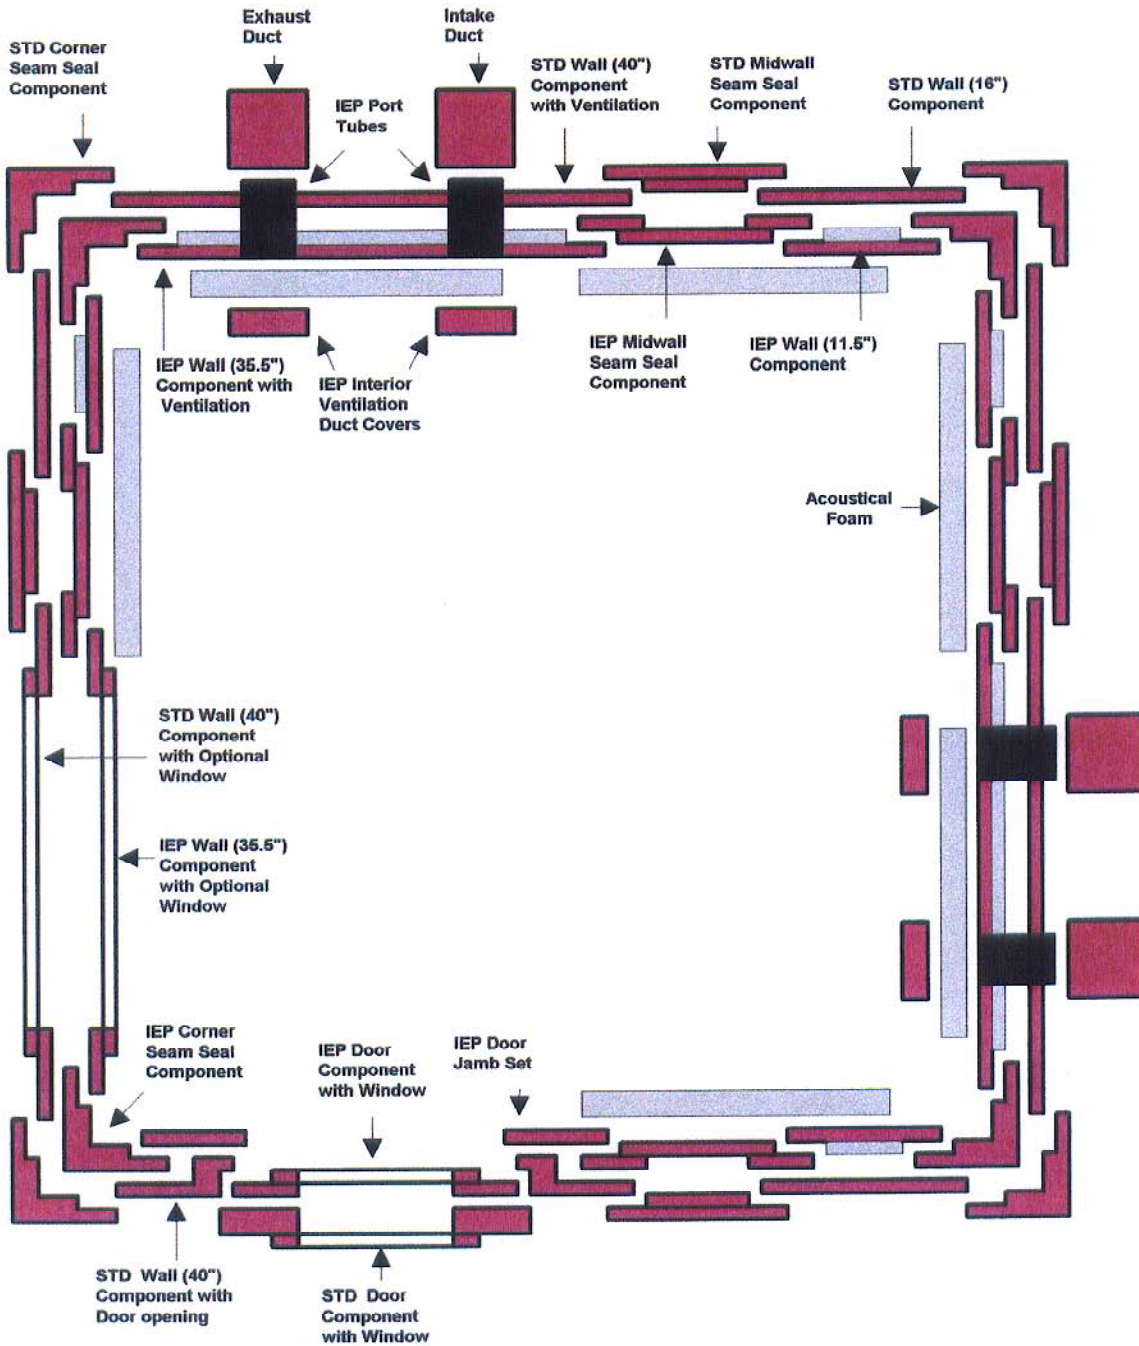

**WhisperRoom**  
**MDL 7272E (6' x 6')**  
( MDL 7272S + IEP 7272 )  
( TOP DOWN VIEW )

**"ENHANCED ISOLATION"**