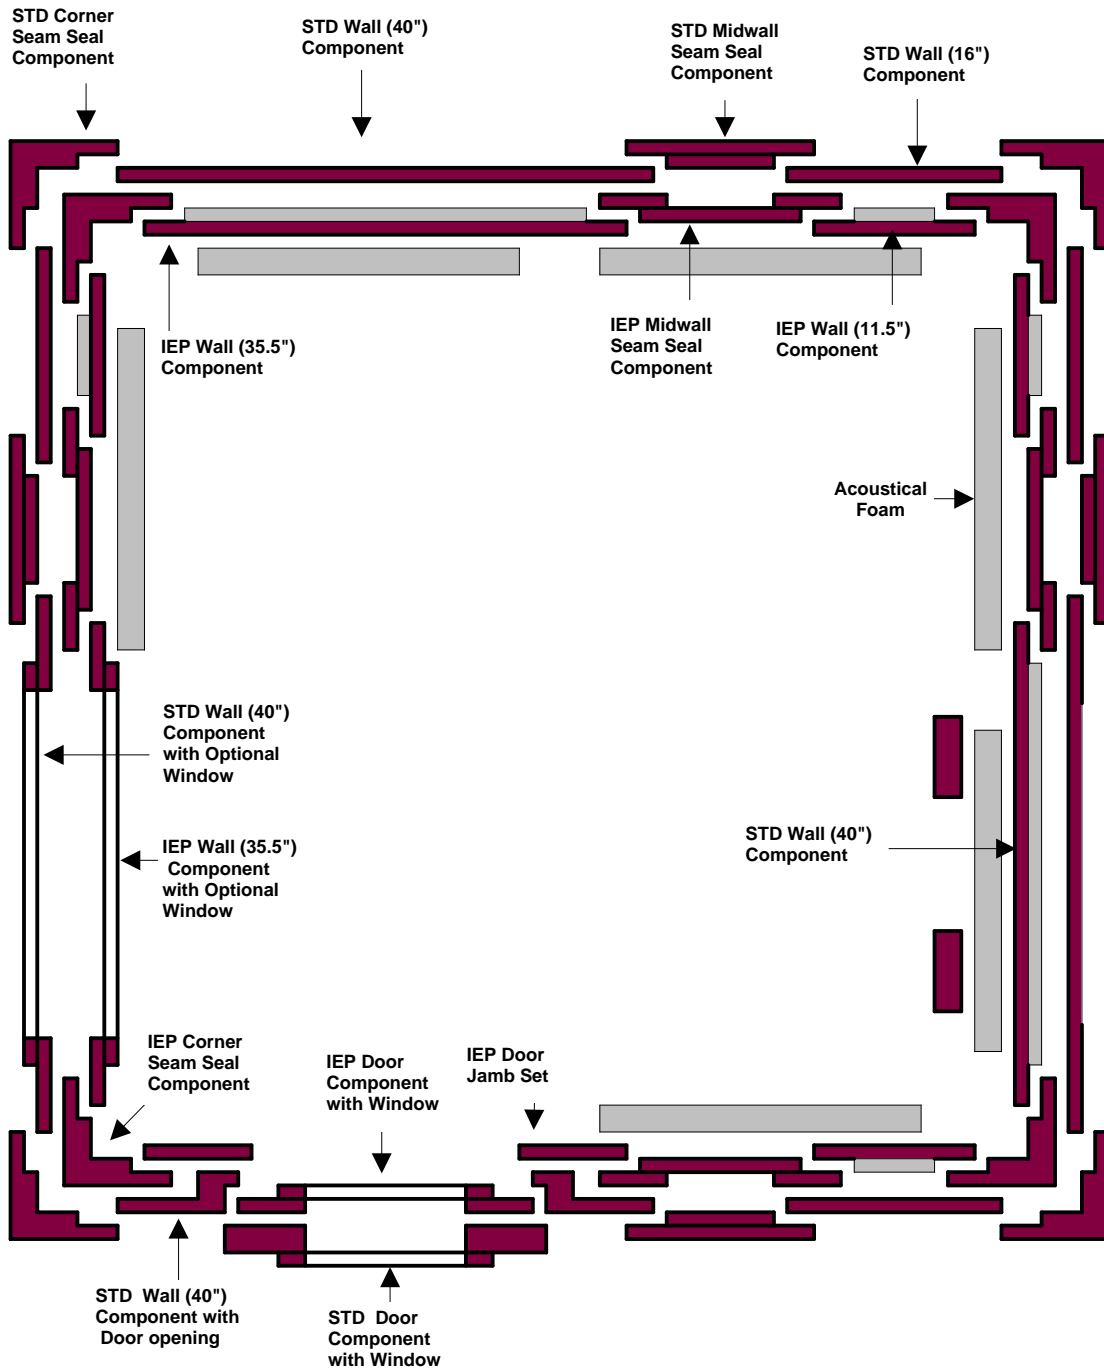

WhisperRoom
MDL 7272ENV (6' x 6')
(MDL 7272SNV + IEP 7272)
(TOP DOWN VIEW)

"ENHANCED ISOLATION"